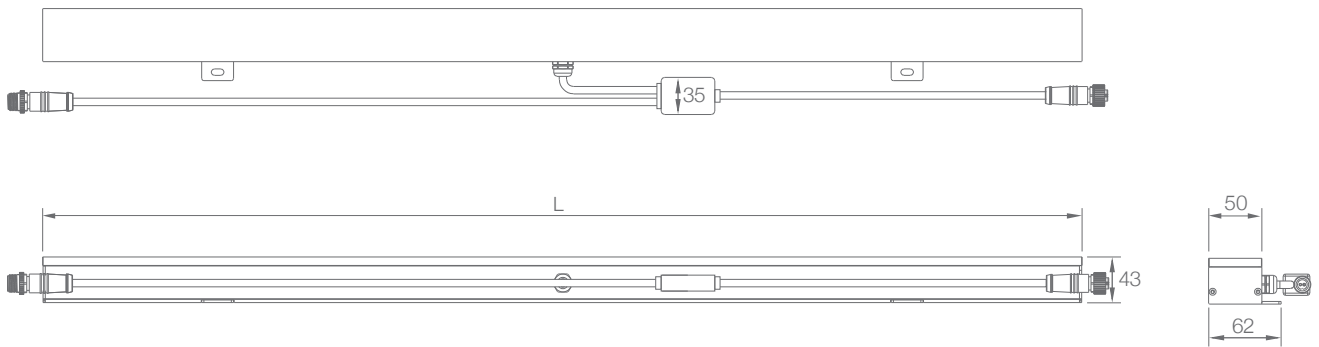

# SLIM FLAT 50

IP66 **STRIP**

The high quality diffuser creates smooth light for direct view with high CRI>90,  
Various length versions are available upon request,  
The system provides seamless continuous connection for lighting.

## SPECIFICATION

MODEL	› SLIM FLAT 50
OPERATING VOLTAGE	› 24V DC, 48V DC
POWER CONSUMPTION	› 36W/meter, 48W/meter
LED TYPE	› SMD
COLOR RANGE	› 2700K,3000K,4000K,5000K,Tunable White,RGB,RGBW
CRI	› 90min, 80min
SYSTEM EFFICIENCY	› 71lm/W@3000K
FWHM	› 120°
MATERIAL	› Aluminum+PMMA
OPERATING TEMPERATURE	› -20°C ~ +55°C
STORAGE TEMPERATURE	› -25°C ~ +60°C
LIFE TIME	› 50,000 hours/L70 at 25°C
CONNECTION	› Quick-Plug
DIMENSIONS	› 1000(L)*50(W)*43(H)mm 500/1200mm ETO length available
CABLE LENGTH	› 100mm
WATER PROOF	› IP20, IP66
CONTROL	› ON/OFF, DALI, DMX, 0-10V Dim
LIST	› CE

ORDER CODE	MODEL	LENGTH	POWER	CCT	CRI	OPTICS	VOLTAGE	CONTROL	ACC
EXAMPLE	SLIM FLAT 50	- 1000	- 48	- 3000K	- 90	- 120	- 24	- ON/OFF	

# DIMENSIONS

Unit: mm