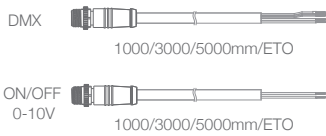

Leader Cable