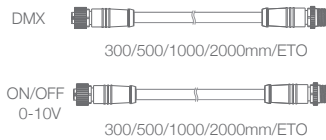

Jumper Cable

OPTIC SELECTION

120°

LED	Lumens	Watts	Efficacy
WHITE	3471.24	48.40	71.72

CenterBeamLux	Illuminance at Distance
1762.71 lx	0.8m
438.45 lx	1.7m
195.52 lx	2.5m
109.61 lx	3.3m
68.13 lx	4.2m
47.41 lx	5.0m

Ver. Spread: 128.3° Horiz. Spread: 119.1°

3000K

120°

LED	Lumens	Watts	Efficacy
WHITE	2716.56	36.00	75.46

CenterBeamLux	Illuminance at Distance
1379.01 lx	0.8m
342.79 lx	1.7m
152.61 lx	2.5m
85.30 lx	3.3m
53.21 lx	4.2m
36.78 lx	5.0m

Ver. Spread: 123.5° Horiz. Spread: 117.3°