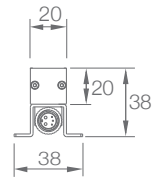

## SPECIFICATION

MODEL	▶ SLIM FLAT 20
OPERATING VOLTAGE	▶ 24V DC, 48V DC
POWER CONSUMPTION	▶ 9.6W/meter, 14.4W/meter, 20W/meter(RGBW only)
LED TYPE	▶ SMD
COLOR RANGE	▶ 2400K,2700K,3000K,4000K,5000K,Tunable White,RGB,RGBW
CRI	▶ 90min, 80min
SYSTEM EFFICIENCY	▶ 81lm/W@3000K
FWHM	▶ 110°
MATERIAL	▶ Aluminum+PMMA
OPERATING TEMPERATURE	▶ -20°C ~ +55°C
STORAGE TEMPERATURE	▶ -25°C ~ +60°C
LIFE TIME	▶ 50,000 hours/L70 at 25°C
CONNECTION	▶ Quick-Plug
DIMENSIONS	▶ 1000(L)*20(W)*38(H)mm(Dual Sides Bracket) 1000(L)*38(W)*23(H)mm(Flat Bracket) 500/1200mm ETO length available
CABLE LENGTH	▶ 100mm
WATER PROOF	▶ IP20, IP66
CONTROL	▶ ON/OFF, DALI, DMX, 0-10V Dim
LIST	▶ CE

ORDER CODE	MODEL	LENGTH	POWER	CCT	CRI	OPTICS	VOLTAGE	CONTROL	ACC
EXAMPLE	SLIM FLAT 20	- 1000	- 14.4	- 3000K	- 90	- 110	- 24	- ON/OFF	

# DIMENSIONS

Unit: mm

Dual Sides Bracket

Flat Bracket