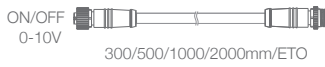

Jumper Cable