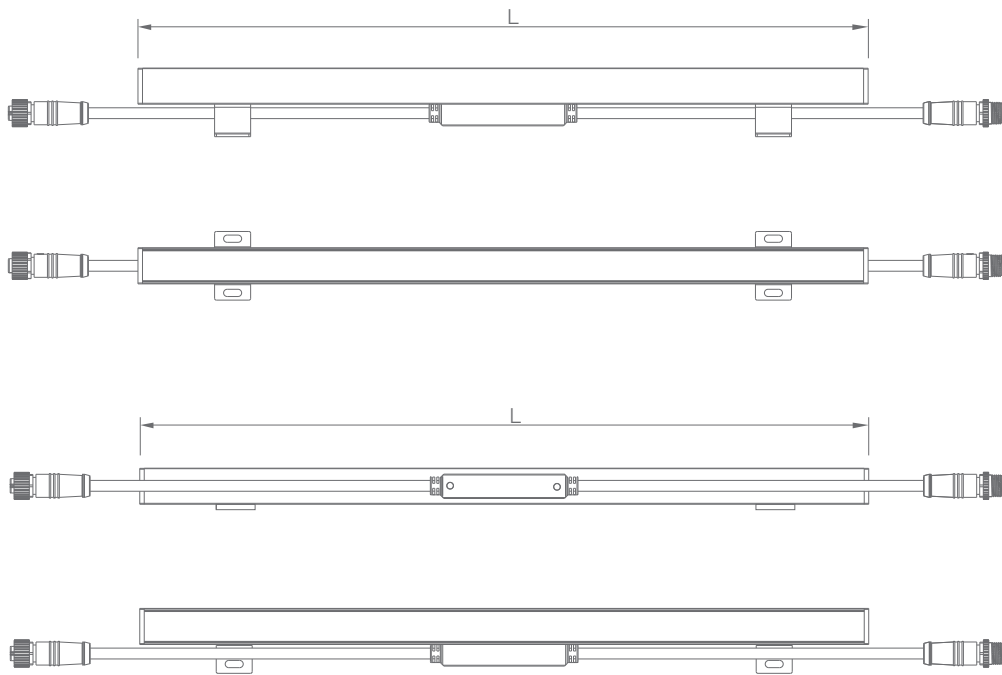

# SLIM FLAT 20

IP66 **STRIP**

The high quality diffuser creates smooth light for direct view with high CRI>90,  
Various length versions are available upon request,  
The system provides seamless continuous connection for lighting.

## SPECIFICATION

MODEL	▶ SLIM FLAT 20
OPERATING VOLTAGE	▶ 24V DC, 48V DC
POWER CONSUMPTION	▶ 9.6W/meter, 14.4W/meter, 20W/meter(RGBW only)
LED TYPE	▶ SMD
COLOR RANGE	▶ 2400K,2700K,3000K,4000K,5000K,Tunable White,RGB,RGBW
CRI	▶ 90min, 80min
SYSTEM EFFICIENCY	▶ 81lm/W@3000K
FWHM	▶ 110°
MATERIAL	▶ Aluminum+PMMA
OPERATING TEMPERATURE	▶ -20°C ~ +55°C
STORAGE TEMPERATURE	▶ -25°C ~ +60°C
LIFE TIME	▶ 50,000 hours/L70 at 25°C
CONNECTION	▶ Quick-Plug
DIMENSIONS	▶ 1000(L)*20(W)*38(H)mm(Dual Sides Bracket) 1000(L)*38(W)*23(H)mm(Flat Bracket) 500/1200mm ETO length available
CABLE LENGTH	▶ 100mm
WATER PROOF	▶ IP20, IP66
CONTROL	▶ ON/OFF, DALI, DMX, 0-10V Dim
LIST	▶ CE

ORDER CODE	MODEL	LENGTH	POWER	CCT	CRI	OPTICS	VOLTAGE	CONTROL	ACC
EXAMPLE	SLIM FLAT 20	- 1000	- 14.4	- 3000K	- 90	- 110	- 24	- ON/OFF	

# DIMENSIONS

Unit: mm

Dual Sides Bracket

Flat Bracket