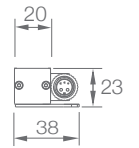

## SPECIFICATION

MODEL	▶ SLIM FLAT 20
OPERATING VOLTAGE	▶ 24V DC, 48V DC
POWER CONSUMPTION	▶ 9.6W/meter, 14.4W/meter, 20W/meter(RGBW only)
LED TYPE	▶ SMD
COLOR RANGE	▶ 2400K,2700K,3000K,4000K,5000K,Tunable White,RGB,RGBW
CRI	▶ 90min, 80min
SYSTEM EFFICIENCY	▶ 81lm/W@3000K
FWHM	▶ 110°
MATERIAL	▶ Aluminum+PMMA
OPERATING TEMPERATURE	▶ -20°C ~ +55°C
STORAGE TEMPERATURE	▶ -25°C ~ +60°C
LIFE TIME	▶ 50,000 hours/L70 at 25°C
CONNECTION	▶ Quick-Plug
DIMENSIONS	▶ 1000(L)*20(W)*38(H)mm(Dual Sides Bracket) 1000(L)*38(W)*23(H)mm(Flat Bracket) 500/1200mm ETO length available
CABLE LENGTH	▶ 100mm
WATER PROOF	▶ IP20, IP66
CONTROL	▶ ON/OFF, DALI, DMX, 0-10V Dim
LIST	▶ CE

ORDER CODE	MODEL	LENGTH	POWER	CCT	CRI	OPTICS	VOLTAGE	CONTROL	ACC
EXAMPLE	SLIM FLAT 20	- 1000	- 14.4	- 3000K	- 90	- 110	- 24	- ON/OFF	

# DIMENSIONS

Unit: mm

Dual Sides Bracket

Flat Bracket