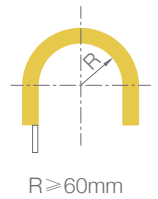

RGBW

Diffused

Dimmable

IP67

Easy Installation

SPECIFICATION

MODEL	‣ FLEX MILKY SLIM SIDE BENDED
OPERATING VOLTAGE	‣ 24V DC
POWER CONSUMPTION	‣ 6W/meter, 9.6W/meter, 12W/meter
LED TYPE	‣ SMD
COLOR RANGE	‣ 2400K,2700K,3000K,4000K,5000K,Tunable White,RGB,RGBW
CRI	‣ 90min, 80min
SYSTEM EFFICIENCY	‣ 61.23lm/W@3000K
FWHM	‣ 120°
MATERIAL	‣ SILICONE
OPERATING TEMPERATURE	‣ -20°C ~ +55°C
STORAGE TEMPERATURE	‣ -25°C ~ +60°C
LIFE TIME	‣ 50,000 hours/L70 at 25°C
CONNECTION	‣ Quick-Plug
DIMENSIONS	‣ 1000(L)*12(W)*21(H)mm, Max 5meters, ETO length available
CABLE LENGTH	‣ 600mm
WATER PROOF	‣ IP67
CONTROL	‣ ON/OFF, DMX (Remote), 0-10V Dim
LIST	‣ CE

ORDER CODE	MODEL	LENGTH	POWER	CCT	CRI	OPTICS	VOLTAGE	CONTROL	ACC
EXAMPLE	FLEX MILKY SLIM SIDE BENDED	- 1000	- 9.6	- 3000K	- 90	- 120	- 24	- ON/OFF	

DIMENSIONS

Unit: mm

Cable From Side

Cable From Bottom

Cable From End

Mounting Track

Mounting Clip

Flex Mounting Track(SSL)

OPTIC SELECTION

120°

LED	Lumens	Watts	Efficacy
WHITE	336.76	5.50	61.23

CenterBeamLux	Illuminance at Distance
649.26 lx	0.3m
162.33 lx	0.7m
72.14 lx	1.0m
37.71 lx	1.3m
25.76 lx	1.7m
18.02 lx	2.0m