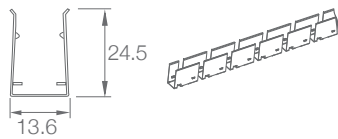

RGBW

Diffused

Dimmable

IP67

Easy Installation

SPECIFICATION

MODEL	‣ FLEX MILKY SLIM SIDE BENDED
OPERATING VOLTAGE	‣ 24V DC
POWER CONSUMPTION	‣ 6W/meter, 9.6W/meter, 12W/meter
LED TYPE	‣ SMD
COLOR RANGE	‣ 2400K,2700K,3000K,4000K,5000K,Tunable White,RGB,RGBW
CRI	‣ 90min, 80min
SYSTEM EFFICIENCY	‣ 61.23lm/W@3000K
FWHM	‣ 120°
MATERIAL	‣ SILICONE
OPERATING TEMPERATURE	‣ -20°C ~ +55°C
STORAGE TEMPERATURE	‣ -25°C ~ +60°C
LIFE TIME	‣ 50,000 hours/L70 at 25°C
CONNECTION	‣ Quick-Plug
DIMENSIONS	‣ 1000(L)*12(W)*21(H)mm, Max 5meters, ETO length available
CABLE LENGTH	‣ 600mm
WATER PROOF	‣ IP67
CONTROL	‣ ON/OFF, DMX (Remote), 0-10V Dim
LIST	‣ CE

ORDER CODE	MODEL	LENGTH	POWER	CCT	CRI	OPTICS	VOLTAGE	CONTROL	ACC
EXAMPLE	FLEX MILKY SLIM SIDE BENDED	- 1000	- 9.6	- 3000K	- 90	- 120	- 24	- ON/OFF	

DIMENSIONS

Unit: mm

Cable From Side

Cable From Bottom

Cable From End

Mounting Track

Mounting Clip

Flex Mounting Track(SSL)

OPTIC SELECTION

120°

LED	Lumens	Watts	Efficacy
WHITE	336.76	5.50	61.23

CenterBeamLux	Illuminance at Distance
649.26 lx	0.3m
162.33 lx	0.7m
72.14 lx	1.0m
37.71 lx	1.3m
25.76 lx	1.7m
18.02 lx	2.0m