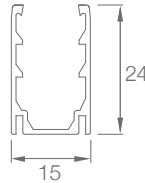

ORDER CODE	MODEL	LENGTH	POWER	CCT	CRI	OPTICS	VOLTAGE	CONTROL	ACC
EXAMPLE	FLEX MILKY SLIM SIDE BENDED	- 1000	- 9.6	- 3000K	- 90	- 120	- 24	- ON/OFF	

DIMENSIONS

Unit: mm

Cable From Side

Cable From Bottom

Cable From End

Mounting Track

Mounting Clip

Flex Mounting Track(SSL)

OPTIC SELECTION

120°

LED	Lumens	Watts	Efficacy
WHITE	336.76	5.50	61.23

CenterBeamLux	Illuminance at Distance
649.26 lx	0.3m
162.33 lx	0.7m
72.14 lx	1.0m
37.71 lx	1.3m
25.76 lx	1.7m
18.02 lx	2.0m