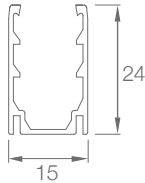

RGBW

Diffused

Dimmable

IP67

Easy Installation

SPECIFICATION

MODEL	‣ FLEX MILKY SLIM SIDE BENDED
OPERATING VOLTAGE	‣ 24V DC
POWER CONSUMPTION	‣ 6W/meter, 9.6W/meter, 12W/meter
LED TYPE	‣ SMD
COLOR RANGE	‣ 2400K,2700K,3000K,4000K,5000K,Tunable White,RGB,RGBW
CRI	‣ 90min, 80min
SYSTEM EFFICIENCY	‣ 61.23lm/W@3000K
FWHM	‣ 120°
MATERIAL	‣ SILICONE
OPERATING TEMPERATURE	‣ -20°C ~ +55°C
STORAGE TEMPERATURE	‣ -25°C ~ +60°C
LIFE TIME	‣ 50,000 hours/L70 at 25°C
CONNECTION	‣ Quick-Plug
DIMENSIONS	‣ 1000(L)*12(W)*21(H)mm, Max 5meters, ETO length available
CABLE LENGTH	‣ 600mm
WATER PROOF	‣ IP67
CONTROL	‣ ON/OFF, DMX (Remote), 0-10V Dim
LIST	‣ CE

ORDER CODE	MODEL	LENGTH	POWER	CCT	CRI	OPTICS	VOLTAGE	CONTROL	ACC
EXAMPLE	FLEX MILKY SLIM SIDE BENDED	- 1000	- 9.6	- 3000K	- 90	- 120	- 24	- ON/OFF	

DIMENSIONS

Unit: mm

Cable From Side

Cable From Bottom

Cable From End

Mounting Track

Mounting Clip

Flex Mounting Track(SSL)

OPTIC SELECTION

120°

LED	Lumens	Watts	Efficacy
WHITE	336.76	5.50	61.23

CenterBeamLux	Illuminance at Distance
649.26 lx	0.3m
162.33 lx	0.7m
72.14 lx	1.0m
37.71 lx	1.3m
25.76 lx	1.7m
18.02 lx	2.0m