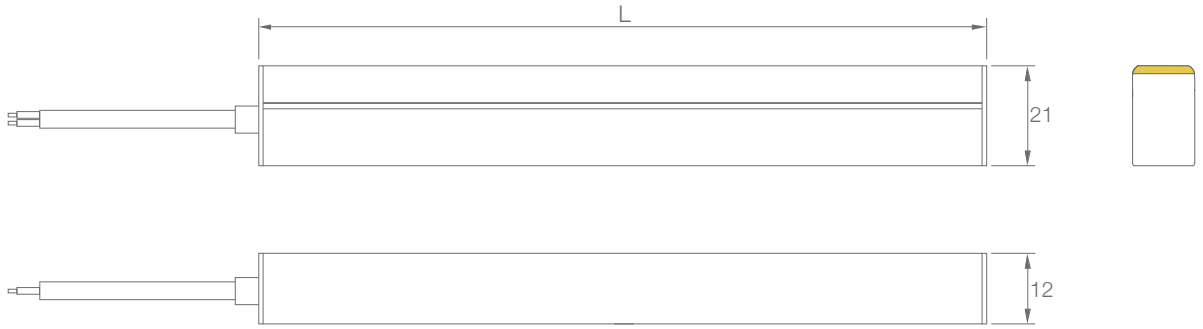

FLEX MILKY SLIM SIDE BENDED

IP67 **STRIP**

Ultra flexible body designed for any curve or shape,
 The high quality diffuser creates smooth light for direct view with high CRI>90,
 Various length versions are available upon request,
 The system provides seamless continuous connection for lighting.

RGBW

Diffused

Dimmable

IP67

Easy Installation

SPECIFICATION

MODEL	‣ FLEX MILKY SLIM SIDE BENDED
OPERATING VOLTAGE	‣ 24V DC
POWER CONSUMPTION	‣ 6W/meter, 9.6W/meter, 12W/meter
LED TYPE	‣ SMD
COLOR RANGE	‣ 2400K,2700K,3000K,4000K,5000K,Tunable White,RGB,RGBW
CRI	‣ 90min, 80min
SYSTEM EFFICIENCY	‣ 61.23lm/W@3000K
FWHM	‣ 120°
MATERIAL	‣ SILICONE
OPERATING TEMPERATURE	‣ -20°C ~ +55°C
STORAGE TEMPERATURE	‣ -25°C ~ +60°C
LIFE TIME	‣ 50,000 hours/L70 at 25°C
CONNECTION	‣ Quick-Plug
DIMENSIONS	‣ 1000(L)*12(W)*21(H)mm, Max 5meters, ETO length available
CABLE LENGTH	‣ 600mm
WATER PROOF	‣ IP67
CONTROL	‣ ON/OFF, DMX (Remote), 0-10V Dim
LIST	‣ CE

ORDER CODE	MODEL	LENGTH	POWER	CCT	CRI	OPTICS	VOLTAGE	CONTROL	ACC
EXAMPLE	FLEX MILKY SLIM SIDE BENDED	- 1000	- 9.6	- 3000K	- 90	- 120	- 24	- ON/OFF	

DIMENSIONS

Unit: mm

Cable From Side

Cable From Bottom

Cable From End

Mounting Track

Mounting Clip

Flex Mounting Track(SSL)

OPTIC SELECTION

120°

LED	Lumens	Watts	Efficacy
WHITE	336.76	5.50	61.23

CenterBeamLux	Illuminance at Distance
649.26 lx	0.3m
162.33 lx	0.7m
72.14 lx	1.0m
37.71 lx	1.3m
25.76 lx	1.7m
18.02 lx	2.0m