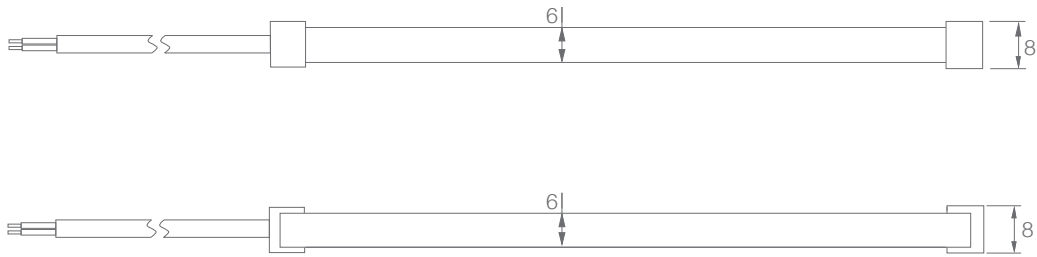

FLEX MILKY SLIM MINI TOP BENDED

IP67 **STRIP**

Ultra flexible body designed for any curve or shape,
The high quality diffuser creates smooth light for direct view with high CRI>90,
Various length versions are available upon request,
The system provides seamless continuous connection for lighting.

Dimmable

Diffused

IP67

Easy Installation

SPECIFICATION

MODEL	› FLEX MILKY SLIM MINI TOP BENDED
OPERATING VOLTAGE	› 24V DC
POWER CONSUMPTION	› 2W/meter, 3W/meter, 6W/meter
LED TYPE	› SMD
COLOR RANGE	› 2700K,3000K,4000K,5000K
CRI	› 90min, 80min
SYSTEM EFFICIENCY	› 44lm/W@3000K
FWHM	› 110°
MATERIAL	› SILICONE
OPERATING TEMPERATURE	› -20°C ~ +55°C
STORAGE TEMPERATURE	› -25°C ~ +60°C
LIFE TIME	› 50,000 hours/L70 at 25°C
CONNECTION	› Quick-Plug
DIMENSIONS	› 1000(L)*6(W)*6(H)mm, Max 5meters, ETO length available
CABLE LENGTH	› 300mm
WATER PROOF	› IP67
CONTROL	› ON/OFF, DMX (Remote), 0-10V Dim
LIST	› CE

ORDER CODE	MODEL	LENGTH	POWER	CCT	CRI	OPTICS	VOLTAGE	CONTROL	ACC
EXAMPLE	FLEX MILKY SLIM MINI TOP BENDED	- 1000	- 6	- 3000K	- 90	- 120	- 24	- ON/OFF	

DIMENSIONS

Unit: mm

Cable From Side

Cable From Bottom

Cable From End

Mounting Track

Mounting Clip

OPTIC SELECTION

110°

LED	Lumens	Watts	Efficacy
WHITE	252.78	6.00	42.13

110°

LED	Lumens	Watts	Efficacy
WHITE	138.81	3.10	44.78

3000K