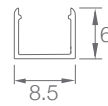

ORDER CODE	MODEL	LENGTH	POWER	CCT	CRI	OPTICS	VOLTAGE	CONTROL	ACC
EXAMPLE	FLEX MILKY SLIM MINI TOP BENDED	- 1000	- 6	- 3000K	- 90	- 120	- 24	- ON/OFF	

DIMENSIONS

Unit: mm

Cable From Side

Cable From Bottom

Cable From End

Mounting Track

Mounting Clip

OPTIC SELECTION

110°

LED	Lumens	Watts	Efficacy
WHITE	252.78	6.00	42.13

110°

LED	Lumens	Watts	Efficacy
WHITE	138.81	3.10	44.78

3000K