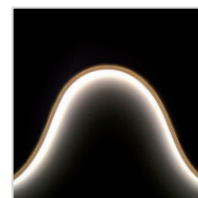

FLEX MILKY SLIM MINI TOP BENDED

IP67 **STRIP**

Ultra flexible body designed for any curve or shape,
The high quality diffuser creates smooth light for direct view with high CRI>90,
Various length versions are available upon request,
The system provides seamless continuous connection for lighting.

Dimmable

Diffused

IP67

Easy Installation

SPECIFICATION

MODEL	› FLEX MILKY SLIM MINI TOP BENDED
OPERATING VOLTAGE	› 24V DC
POWER CONSUMPTION	› 2W/meter, 3W/meter, 6W/meter
LED TYPE	› SMD
COLOR RANGE	› 2700K,3000K,4000K,5000K
CRI	› 90min, 80min
SYSTEM EFFICIENCY	› 44lm/W@3000K
FWHM	› 110°
MATERIAL	› SILICONE
OPERATING TEMPERATURE	› -20°C ~ +55°C
STORAGE TEMPERATURE	› -25°C ~ +60°C
LIFE TIME	› 50,000 hours/L70 at 25°C
CONNECTION	› Quick-Plug
DIMENSIONS	› 1000(L)*6(W)*6(H)mm, Max 5meters, ETO length available
CABLE LENGTH	› 300mm
WATER PROOF	› IP67
CONTROL	› ON/OFF, DMX (Remote), 0-10V Dim
LIST	› CE

ORDER CODE	MODEL	LENGTH	POWER	CCT	CRI	OPTICS	VOLTAGE	CONTROL	ACC
EXAMPLE	FLEX MILKY SLIM MINI TOP BENDED	- 1000	- 6	- 3000K	- 90	- 120	- 24	- ON/OFF	

DIMENSIONS

Unit: mm

Cable From Side

Cable From Bottom

Cable From End