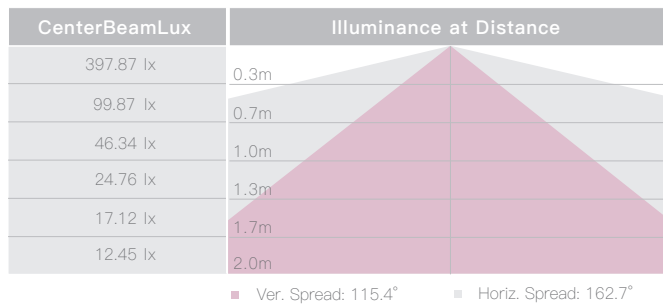

Dimmable

Diffused

IP67

Easy Installation

SPECIFICATION

MODEL	› FLEX MILKY SLIM MINI TOP BENDED
OPERATING VOLTAGE	› 24V DC
POWER CONSUMPTION	› 2W/meter, 3W/meter, 6W/meter
LED TYPE	› SMD
COLOR RANGE	› 2700K,3000K,4000K,5000K
CRI	› 90min, 80min
SYSTEM EFFICIENCY	› 44lm/W@3000K
FWHM	› 110°
MATERIAL	› SILICONE
OPERATING TEMPERATURE	› -20°C ~ +55°C
STORAGE TEMPERATURE	› -25°C ~ +60°C
LIFE TIME	› 50,000 hours/L70 at 25°C
CONNECTION	› Quick-Plug
DIMENSIONS	› 1000(L)*6(W)*6(H)mm, Max 5meters, ETO length available
CABLE LENGTH	› 300mm
WATER PROOF	› IP67
CONTROL	› ON/OFF, DMX (Remote), 0-10V Dim
LIST	› CE

ORDER CODE	MODEL	LENGTH	POWER	CCT	CRI	OPTICS	VOLTAGE	CONTROL	ACC
EXAMPLE	FLEX MILKY SLIM MINI TOP BENDED	- 1000	- 6	- 3000K	- 90	- 120	- 24	- ON/OFF	

DIMENSIONS

Unit: mm

Cable From Side

Cable From Bottom

Cable From End

Mounting Track

Mounting Clip

OPTIC SELECTION

110°

LED	Lumens	Watts	Efficacy
WHITE	252.78	6.00	42.13

110°

LED	Lumens	Watts	Efficacy
WHITE	138.81	3.10	44.78

3000K