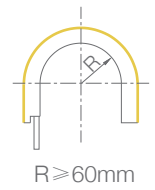

Dimmable

Diffused

IP67

Easy Installation

SPECIFICATION

MODEL	› FLEX MILKY SLIM MINI TOP BENDED
OPERATING VOLTAGE	› 24V DC
POWER CONSUMPTION	› 2W/meter, 3W/meter, 6W/meter
LED TYPE	› SMD
COLOR RANGE	› 2700K,3000K,4000K,5000K
CRI	› 90min, 80min
SYSTEM EFFICIENCY	› 44lm/W@3000K
FWHM	› 110°
MATERIAL	› SILICONE
OPERATING TEMPERATURE	› -20°C ~ +55°C
STORAGE TEMPERATURE	› -25°C ~ +60°C
LIFE TIME	› 50,000 hours/L70 at 25°C
CONNECTION	› Quick-Plug
DIMENSIONS	› 1000(L)*6(W)*6(H)mm, Max 5meters, ETO length available
CABLE LENGTH	› 300mm
WATER PROOF	› IP67
CONTROL	› ON/OFF, DMX (Remote), 0-10V Dim
LIST	› CE

ORDER CODE	MODEL	LENGTH	POWER	CCT	CRI	OPTICS	VOLTAGE	CONTROL	ACC
EXAMPLE	FLEX MILKY SLIM MINI TOP BENDED	- 1000	- 6	- 3000K	- 90	- 120	- 24	- ON/OFF	

DIMENSIONS

Unit: mm

Cable From Side

Cable From Bottom

Cable From End

Mounting Track

Mounting Clip

OPTIC SELECTION

110°

LED	Lumens	Watts	Efficacy
WHITE	252.78	6.00	42.13

110°

LED	Lumens	Watts	Efficacy
WHITE	138.81	3.10	44.78

3000K