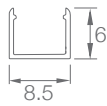

ORDER CODE	MODEL	LENGTH	POWER	CCT	CRI	OPTICS	VOLTAGE	CONTROL	ACC
EXAMPLE	FLEX MILKY SLIM MINI TOP BENDED	- 1000	- 6	- 3000K	- 90	- 120	- 24	- ON/OFF	

DIMENSIONS

Unit: mm

Cable From Side

Cable From Bottom

Cable From End

Mounting Track

Mounting Clip

OPTIC SELECTION

110°

LED	Lumens	Watts	Efficacy
WHITE	252.78	6.00	42.13

110°

LED	Lumens	Watts	Efficacy
WHITE	138.81	3.10	44.78

3000K