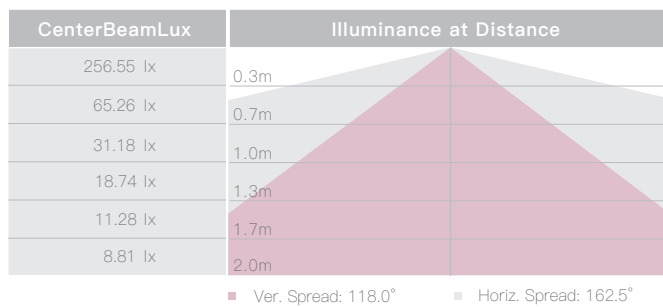

Dimmable

Diffused

IP67

Easy Installation

SPECIFICATION

MODEL	› FLEX MILKY SLIM MINI TOP BENDED
OPERATING VOLTAGE	› 24V DC
POWER CONSUMPTION	› 2W/meter, 3W/meter, 6W/meter
LED TYPE	› SMD
COLOR RANGE	› 2700K,3000K,4000K,5000K
CRI	› 90min, 80min
SYSTEM EFFICIENCY	› 44lm/W@3000K
FWHM	› 110°
MATERIAL	› SILICONE
OPERATING TEMPERATURE	› -20°C ~ +55°C
STORAGE TEMPERATURE	› -25°C ~ +60°C
LIFE TIME	› 50,000 hours/L70 at 25°C
CONNECTION	› Quick-Plug
DIMENSIONS	› 1000(L)*6(W)*6(H)mm, Max 5meters, ETO length available
CABLE LENGTH	› 300mm
WATER PROOF	› IP67
CONTROL	› ON/OFF, DMX (Remote), 0-10V Dim
LIST	› CE

ORDER CODE	MODEL	LENGTH	POWER	CCT	CRI	OPTICS	VOLTAGE	CONTROL	ACC
EXAMPLE	FLEX MILKY SLIM MINI TOP BENDED	- 1000	- 6	- 3000K	- 90	- 120	- 24	- ON/OFF	

DIMENSIONS

Unit: mm

Cable From Side

Cable From Bottom

Cable From End

Mounting Track

Mounting Clip

OPTIC SELECTION

110°

LED	Lumens	Watts	Efficacy
WHITE	252.78	6.00	42.13

110°

LED	Lumens	Watts	Efficacy
WHITE	138.81	3.10	44.78

3000K