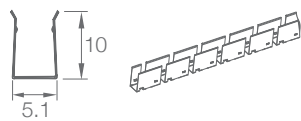

FLEX MILKY SLIM MINI SIDE BENDED

IP67 **STRIP**

- Ultra flexible body designed for any curve or shape,
- The high quality diffuser creates smooth light for direct view with high CRI>90,
- Various length versions are available upon request,
- The system provides seamless continuous connection for lighting.

Dimmable

Diffused

IP67

Easy Installation

SPECIFICATION

MODEL	› FLEX MILKY SLIM MINI SIDE BENDED
OPERATING VOLTAGE	› 24V DC
POWER CONSUMPTION	› 2W/meter, 3W/meter, 6W/meter
LED TYPE	› SMD
COLOR RANGE	› 2700K,3000K,4000K,5000K
CRI	› 90min, 80min
SYSTEM EFFICIENCY	› 40lm/W@3000K
FWHM	› 110°
MATERIAL	› SILICONE
OPERATING TEMPERATURE	› -20°C ~ +55°C
STORAGE TEMPERATURE	› -25°C ~ +60°C
LIFE TIME	› 50,000 hours/L70 at 25°C
CONNECTION	› Quick-Plug
DIMENSIONS	› 1000(L)*4(W)*8(H)mm, Max 5meters, ETO length available
CABLE LENGTH	› 300mm
WATER PROOF	› IP67
CONTROL	› ON/OFF, DMX (Remote), 0-10V Dim
LIST	› CE

ORDER CODE	MODEL	LENGTH	POWER	CCT	CRI	OPTICS	VOLTAGE	CONTROL	ACC
EXAMPLE	FLEX MILKY SLIM MINI SIDE BENDED	- 1000	- 6	- 3000K	- 90	- 110	- 24	- ON/OFF	

DIMENSIONS

Unit: mm

Mounting Track

Mounting Clip

Flex Mounting Track(SSL)