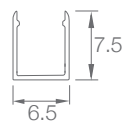

Dimmable

Diffused

IP67

Easy Installation

SPECIFICATION

MODEL	› FLEX MILKY SLIM MINI SIDE BENDED
OPERATING VOLTAGE	› 24V DC
POWER CONSUMPTION	› 2W/meter, 3W/meter, 6W/meter
LED TYPE	› SMD
COLOR RANGE	› 2700K,3000K,4000K,5000K
CRI	› 90min, 80min
SYSTEM EFFICIENCY	› 40lm/W@3000K
FWHM	› 110°
MATERIAL	› SILICONE
OPERATING TEMPERATURE	› -20°C ~ +55°C
STORAGE TEMPERATURE	› -25°C ~ +60°C
LIFE TIME	› 50,000 hours/L70 at 25°C
CONNECTION	› Quick-Plug
DIMENSIONS	› 1000(L)*4(W)*8(H)mm, Max 5meters, ETO length available
CABLE LENGTH	› 300mm
WATER PROOF	› IP67
CONTROL	› ON/OFF, DMX (Remote), 0-10V Dim
LIST	› CE

ORDER CODE	MODEL	LENGTH	POWER	CCT	CRI	OPTICS	VOLTAGE	CONTROL	ACC
EXAMPLE	FLEX MILKY SLIM MINI SIDE BENDED	- 1000	- 6	- 3000K	- 90	- 110	- 24	- ON/OFF	

DIMENSIONS

Unit: mm

Mounting Track

Mounting Clip

Flex Mounting Track(SSL)