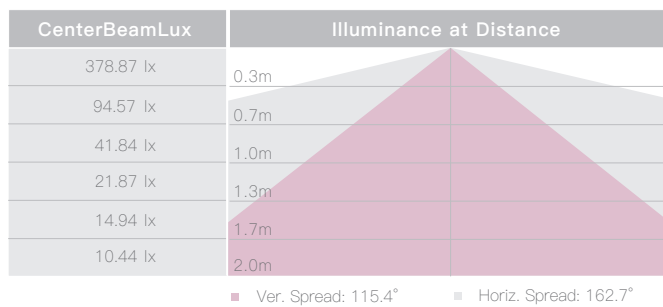

Dimmable

Diffused

IP67

Easy Installation

SPECIFICATION

MODEL	› FLEX MILKY SLIM MINI SIDE BENDED
OPERATING VOLTAGE	› 24V DC
POWER CONSUMPTION	› 2W/meter, 3W/meter, 6W/meter
LED TYPE	› SMD
COLOR RANGE	› 2700K,3000K,4000K,5000K
CRI	› 90min, 80min
SYSTEM EFFICIENCY	› 40lm/W@3000K
FWHM	› 110°
MATERIAL	› SILICONE
OPERATING TEMPERATURE	› -20°C ~ +55°C
STORAGE TEMPERATURE	› -25°C ~ +60°C
LIFE TIME	› 50,000 hours/L70 at 25°C
CONNECTION	› Quick-Plug
DIMENSIONS	› 1000(L)*4(W)*8(H)mm, Max 5meters, ETO length available
CABLE LENGTH	› 300mm
WATER PROOF	› IP67
CONTROL	› ON/OFF, DMX (Remote), 0-10V Dim
LIST	› CE

ORDER CODE	MODEL	LENGTH	POWER	CCT	CRI	OPTICS	VOLTAGE	CONTROL	ACC
EXAMPLE	FLEX MILKY SLIM MINI SIDE BENDED	- 1000	- 6	- 3000K	- 90	- 110	- 24	- ON/OFF	

DIMENSIONS

Unit: mm

Mounting Track

Mounting Clip

Flex Mounting Track(SSL)

OPTIC SELECTION

110°

LED	Lumens	Watts	Efficacy
WHITE	196.15	5.00	39.23

110°

LED	Lumens	Watts	Efficacy
WHITE	126.35	3.10	40.76

3000K