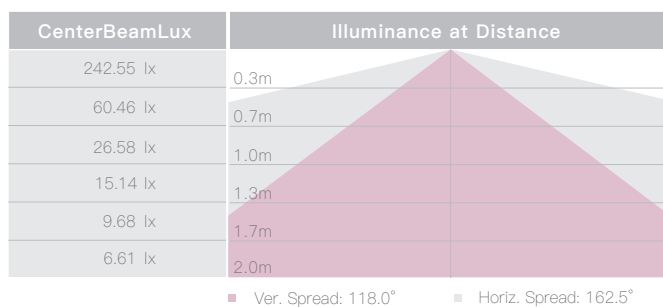

Dimmable

Diffused

IP67

Easy Installation

SPECIFICATION

MODEL	› FLEX MILKY SLIM MINI SIDE BENDED
OPERATING VOLTAGE	› 24V DC
POWER CONSUMPTION	› 2W/meter, 3W/meter, 6W/meter
LED TYPE	› SMD
COLOR RANGE	› 2700K,3000K,4000K,5000K
CRI	› 90min, 80min
SYSTEM EFFICIENCY	› 40lm/W@3000K
FWHM	› 110°
MATERIAL	› SILICONE
OPERATING TEMPERATURE	› -20°C ~ +55°C
STORAGE TEMPERATURE	› -25°C ~ +60°C
LIFE TIME	› 50,000 hours/L70 at 25°C
CONNECTION	› Quick-Plug
DIMENSIONS	› 1000(L)*4(W)*8(H)mm, Max 5meters, ETO length available
CABLE LENGTH	› 300mm
WATER PROOF	› IP67
CONTROL	› ON/OFF, DMX (Remote), 0-10V Dim
LIST	› CE

ORDER CODE	MODEL	LENGTH	POWER	CCT	CRI	OPTICS	VOLTAGE	CONTROL	ACC
EXAMPLE	FLEX MILKY SLIM MINI SIDE BENDED	- 1000	- 6	- 3000K	- 90	- 110	- 24	- ON/OFF	

DIMENSIONS

Unit: mm

Mounting Track

Mounting Clip

Flex Mounting Track(SSL)

OPTIC SELECTION

110°

LED	Lumens	Watts	Efficacy
WHITE	196.15	5.00	39.23

110°

LED	Lumens	Watts	Efficacy
WHITE	126.35	3.10	40.76

3000K