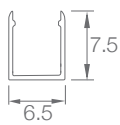

Dimmable

Diffused

IP67

Easy Installation

SPECIFICATION

MODEL	› FLEX MILKY SLIM MINI SIDE BENDED
OPERATING VOLTAGE	› 24V DC
POWER CONSUMPTION	› 2W/meter, 3W/meter, 6W/meter
LED TYPE	› SMD
COLOR RANGE	› 2700K,3000K,4000K,5000K
CRI	› 90min, 80min
SYSTEM EFFICIENCY	› 40lm/W@3000K
FWHM	› 110°
MATERIAL	› SILICONE
OPERATING TEMPERATURE	› -20°C ~ +55°C
STORAGE TEMPERATURE	› -25°C ~ +60°C
LIFE TIME	› 50,000 hours/L70 at 25°C
CONNECTION	› Quick-Plug
DIMENSIONS	› 1000(L)*4(W)*8(H)mm, Max 5meters, ETO length available
CABLE LENGTH	› 300mm
WATER PROOF	› IP67
CONTROL	› ON/OFF, DMX (Remote), 0-10V Dim
LIST	› CE

ORDER CODE	MODEL	LENGTH	POWER	CCT	CRI	OPTICS	VOLTAGE	CONTROL	ACC
EXAMPLE	FLEX MILKY SLIM MINI SIDE BENDED	- 1000	- 6	- 3000K	- 90	- 110	- 24	- ON/OFF	

DIMENSIONS

Unit: mm

Mounting Track

Mounting Clip

Flex Mounting Track(SSL)