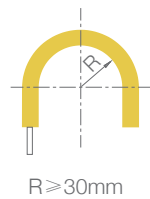

Dimmable

Diffused

IP67

Easy Installation

SPECIFICATION

MODEL	› FLEX MILKY SLIM MINI SIDE BENDED
OPERATING VOLTAGE	› 24V DC
POWER CONSUMPTION	› 2W/meter, 3W/meter, 6W/meter
LED TYPE	› SMD
COLOR RANGE	› 2700K,3000K,4000K,5000K
CRI	› 90min, 80min
SYSTEM EFFICIENCY	› 40lm/W@3000K
FWHM	› 110°
MATERIAL	› SILICONE
OPERATING TEMPERATURE	› -20°C ~ +55°C
STORAGE TEMPERATURE	› -25°C ~ +60°C
LIFE TIME	› 50,000 hours/L70 at 25°C
CONNECTION	› Quick-Plug
DIMENSIONS	› 1000(L)*4(W)*8(H)mm, Max 5meters, ETO length available
CABLE LENGTH	› 300mm
WATER PROOF	› IP67
CONTROL	› ON/OFF, DMX (Remote), 0-10V Dim
LIST	› CE

ORDER CODE	MODEL	LENGTH	POWER	CCT	CRI	OPTICS	VOLTAGE	CONTROL	ACC
EXAMPLE	FLEX MILKY SLIM MINI SIDE BENDED	- 1000	- 6	- 3000K	- 90	- 110	- 24	- ON/OFF	

DIMENSIONS

Unit: mm

Mounting Track

Mounting Clip

Flex Mounting Track(SSL)

OPTIC SELECTION

110°

LED	Lumens	Watts	Efficacy
WHITE	196.15	5.00	39.23

110°

LED	Lumens	Watts	Efficacy
WHITE	126.35	3.10	40.76

3000K