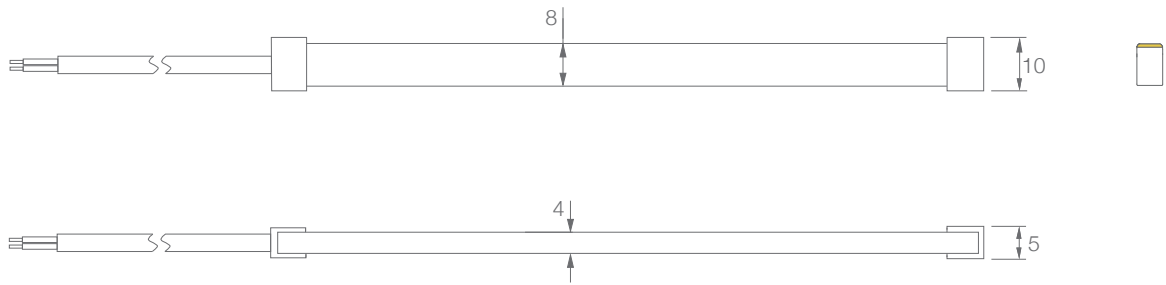

FLEX MILKY SLIM MINI SIDE BENDED

IP67 **STRIP**

- Ultra flexible body designed for any curve or shape,
- The high quality diffuser creates smooth light for direct view with high CRI>90,
- Various length versions are available upon request,
- The system provides seamless continuous connection for lighting.

Dimmable

Diffused

IP67

Easy Installation

SPECIFICATION

MODEL	› FLEX MILKY SLIM MINI SIDE BENDED
OPERATING VOLTAGE	› 24V DC
POWER CONSUMPTION	› 2W/meter, 3W/meter, 6W/meter
LED TYPE	› SMD
COLOR RANGE	› 2700K,3000K,4000K,5000K
CRI	› 90min, 80min
SYSTEM EFFICIENCY	› 40lm/W@3000K
FWHM	› 110°
MATERIAL	› SILICONE
OPERATING TEMPERATURE	› -20°C ~ +55°C
STORAGE TEMPERATURE	› -25°C ~ +60°C
LIFE TIME	› 50,000 hours/L70 at 25°C
CONNECTION	› Quick-Plug
DIMENSIONS	› 1000(L)*4(W)*8(H)mm, Max 5meters, ETO length available
CABLE LENGTH	› 300mm
WATER PROOF	› IP67
CONTROL	› ON/OFF, DMX (Remote), 0-10V Dim
LIST	› CE

ORDER CODE	MODEL	LENGTH	POWER	CCT	CRI	OPTICS	VOLTAGE	CONTROL	ACC
EXAMPLE	FLEX MILKY SLIM MINI SIDE BENDED	- 1000	- 6	- 3000K	- 90	- 110	- 24	- ON/OFF	

DIMENSIONS

Unit: mm

Mounting Track

Mounting Clip

Flex Mounting Track(SSL)