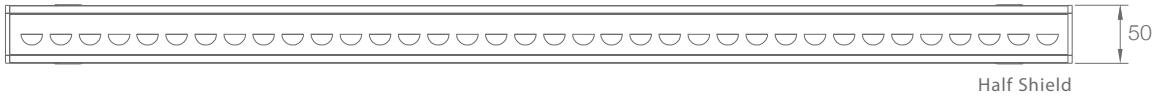

FOUNTAIN LINEAR HP

IP68 **LANDSCAPE**

Sophisticated and robust design,
The body is made from marine grade Stainless Steel 316
RGB, RGBW or RGBA are available,
Safe voltage: 12V DC.

RGBW

RDM

Dimmable

Extreme Environments

IP68

Easy Installation

SPECIFICATION

MODEL	▶ FOUNTAIN LINEAR HP
OPERATING VOLTAGE	▶ 12V DC
POWER CONSUMPTION	▶ 36W/1220mm Max(Underwater Only)
LED TYPE	▶ High Power LED
COLOR RANGE	▶ 2700K,3000K,3500K,4000K,5000K,RGB,RGBW,RGBA
SYSTEM EFFICIENCY	▶ 63lm/W@3000K
FWHM	▶ 8°, 15°, 20°, 30°, 45°, 10°*40°
MATERIAL	▶ Stainless Steel 316 + Tempered Glass
OPERATING TEMPERATURE	▶ -20°C ~ +55°C
STORAGE TEMPERATURE	▶ -25°C ~ +60°C
LIFE TIME	▶ 50,000 hours/L70 at 25°C
CONNECTION	▶ Quick-Plug
DIMENSIONS	▶ 1220(L)*50(W)*95(H)mm, 305/500/610/915/1000mm available
CABLE LENGTH	▶ 5000mm
WEIGHT	▶ 4.0kg/305mm, 7.5kg/1220mm
WATER PROOF	▶ IP68
SUBMERSIBLE DEPTH	▶ 3000mm Max
CONTROL	▶ ON/OFF, DMX (Remote), 0-10V Dim
LIST	▶ CE

ORDER CODE	MODEL	LENGTH	POWER	CCT	CRI	OPTICS	VOLTAGE	CONTROL	ACC
EXAMPLE	FOUNTAIN LINEAR HP	- 1220	- 36	- 3000K	- 80	- 8	- 12	- ON/OFF	

DIMENSIONS

Unit: mm

* Tilt 5°, 15°, 25° beam angle available

OPTIC SELECTION