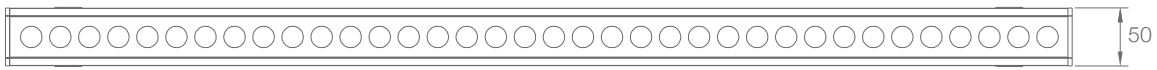

IP68

Easy Installation

SPECIFICATION

MODEL	▶ FOUNTAIN LINEAR HP
OPERATING VOLTAGE	▶ 12V DC
POWER CONSUMPTION	▶ 36W/1220mm Max(Underwater Only)
LED TYPE	▶ High Power LED
COLOR RANGE	▶ 2700K,3000K,3500K,4000K,5000K,RGB,RGBW,RGBA
SYSTEM EFFICIENCY	▶ 63lm/W@3000K
FWHM	▶ 8°, 15°, 20°, 30°, 45°, 10°*40°
MATERIAL	▶ Stainless Steel 316 + Tempered Glass
OPERATING TEMPERATURE	▶ -20°C ~ +55°C
STORAGE TEMPERATURE	▶ -25°C ~ +60°C
LIFE TIME	▶ 50,000 hours/L70 at 25°C
CONNECTION	▶ Quick-Plug
DIMENSIONS	▶ 1220(L)*50(W)*95(H)mm, 305/500/610/915/1000mm available
CABLE LENGTH	▶ 5000mm
WEIGHT	▶ 4.0kg/305mm, 7.5kg/1220mm
WATER PROOF	▶ IP68
SUBMERSIBLE DEPTH	▶ 3000mm Max
CONTROL	▶ ON/OFF, DMX (Remote), 0-10V Dim
LIST	▶ CE

ORDER CODE	MODEL	LENGTH	POWER	CCT	CRI	OPTICS	VOLTAGE	CONTROL	ACC
EXAMPLE	FOUNTAIN LINEAR HP	- 1220	- 36	- 3000K	- 80	- 8	- 12	- ON/OFF	

DIMENSIONS

Unit: mm

* Tilt 5°, 15°, 25° beam angle available

OPTIC SELECTION