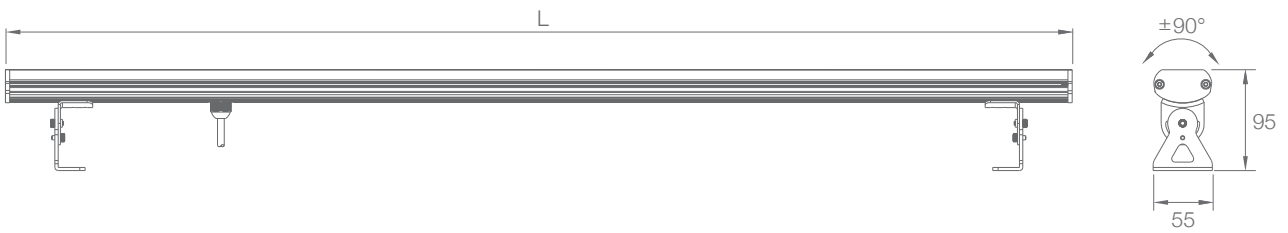

FOUNTAIN LINEAR HP

IP68 **LANDSCAPE**

Sophisticated and robust design,
The body is made from marine grade Stainless Steel 316
RGB, RGBW or RGBA are available,
Safe voltage: 12V DC.

RGBW

RDM

Dimmable

Extreme Environments

IP68

Easy Installation

SPECIFICATION

MODEL	▶ FOUNTAIN LINEAR HP
OPERATING VOLTAGE	▶ 12V DC
POWER CONSUMPTION	▶ 36W/1220mm Max(Underwater Only)
LED TYPE	▶ High Power LED
COLOR RANGE	▶ 2700K,3000K,3500K,4000K,5000K,RGB,RGBW,RGBA
SYSTEM EFFICIENCY	▶ 63lm/W@3000K
FWHM	▶ 8°, 15°, 20°, 30°, 45°, 10°*40°
MATERIAL	▶ Stainless Steel 316 + Tempered Glass
OPERATING TEMPERATURE	▶ -20°C ~ +55°C
STORAGE TEMPERATURE	▶ -25°C ~ +60°C
LIFE TIME	▶ 50,000 hours/L70 at 25°C
CONNECTION	▶ Quick-Plug
DIMENSIONS	▶ 1220(L)*50(W)*95(H)mm, 305/500/610/915/1000mm available
CABLE LENGTH	▶ 5000mm
WEIGHT	▶ 4.0kg/305mm, 7.5kg/1220mm
WATER PROOF	▶ IP68
SUBMERSIBLE DEPTH	▶ 3000mm Max
CONTROL	▶ ON/OFF, DMX (Remote), 0-10V Dim
LIST	▶ CE

ORDER CODE	MODEL	LENGTH	POWER	CCT	CRI	OPTICS	VOLTAGE	CONTROL	ACC
EXAMPLE	FOUNTAIN LINEAR HP	- 1220	- 36	- 3000K	- 80	- 8	- 12	- ON/OFF	

DIMENSIONS

Unit: mm

* Tilt 5°, 15°, 25° beam angle available

OPTIC SELECTION