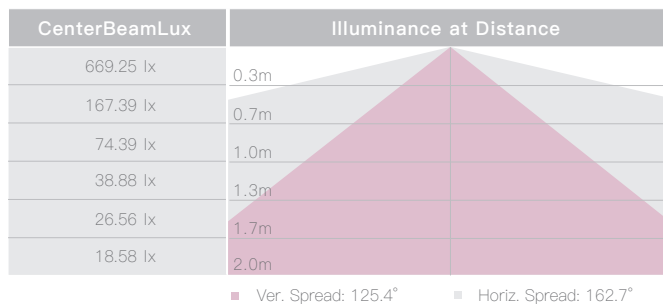

RGBW

Diffused

Dimmable

IP68

Easy Installation

SPECIFICATION

MODEL	‣ FOUNTAIN STRIP PLUS
OPERATING VOLTAGE	‣ 24V DC
POWER CONSUMPTION	‣ 6W/meter, 9.6W/meter, 14.4W/meter
LED TYPE	‣ SMD
COLOR RANGE	‣ 2400K,2700K,3000K,4000K,5000K,Tunable White,RGB,RGBW
CRI	‣ 90min, 80min
SYSTEM EFFICIENCY	‣ 63lm/W@3000K
FWHM	‣ 120°
MATERIAL	‣ ECO PVC
OPERATING TEMPERATURE	‣ -20°C ~ +55°C
STORAGE TEMPERATURE	‣ -25°C ~ +60°C
LIFE TIME	‣ 50,000 hours/L70 at 25°C
CONNECTION	‣ Quick-Plug
DIMENSIONS	‣ 1000(L)*16.5(W)*16.5(H)mm, Max 10meters, ETO length available
CABLE LENGTH	‣ 3000mm
WATER PROOF	‣ IP68
SUBMERSIBLE DEPTH	‣ 2000mm Max
CONTROL	‣ ON/OFF, DMX (Remote), 0-10V Dim
LIST	‣ CE

ORDER CODE	MODEL	LENGTH	PIXEL	POWER	CCT	CRI	OPTICS	VOLTAGE	CONTROL	COVER
EXAMPLE	FOUNTAIN STRIP PLUS	- 1000 - /	-	14.4	- RGBW	-N/A-	120	- 24	- DMX	- MILKY

DIMENSIONS

Unit: mm

Cable From Side

Cable From Bottom

Cable From End

Mounting Track (SSL)

Mounting Clip(SSL)

Flex Mounting Track(SSL)

Top Bended
R ≥ 60mm

Side Bended
R ≥ 60mm

OPTIC SELECTION

120°

LED	Lumens	Watts	Efficacy
WHITE	336.76	5.50	63.14

3000K

120°

LED	Lumens	Watts	Efficacy
WHITE	595.00	9.60	61.97