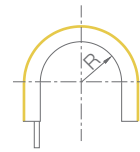

RGBW

Diffused

Dimmable

IP68

Easy Installation

SPECIFICATION

MODEL	‣ FOUNTAIN STRIP PLUS
OPERATING VOLTAGE	‣ 24V DC
POWER CONSUMPTION	‣ 6W/meter, 9.6W/meter, 14.4W/meter
LED TYPE	‣ SMD
COLOR RANGE	‣ 2400K,2700K,3000K,4000K,5000K,Tunable White,RGB,RGBW
CRI	‣ 90min, 80min
SYSTEM EFFICIENCY	‣ 63lm/W@3000K
FWHM	‣ 120°
MATERIAL	‣ ECO PVC
OPERATING TEMPERATURE	‣ -20°C ~ +55°C
STORAGE TEMPERATURE	‣ -25°C ~ +60°C
LIFE TIME	‣ 50,000 hours/L70 at 25°C
CONNECTION	‣ Quick-Plug
DIMENSIONS	‣ 1000(L)*16.5(W)*16.5(H)mm, Max 10meters, ETO length available
CABLE LENGTH	‣ 3000mm
WATER PROOF	‣ IP68
SUBMERSIBLE DEPTH	‣ 2000mm Max
CONTROL	‣ ON/OFF, DMX (Remote), 0-10V Dim
LIST	‣ CE

ORDER CODE	MODEL	LENGTH	PIXEL	POWER	CCT	CRI	OPTICS	VOLTAGE	CONTROL	COVER
EXAMPLE	FOUNTAIN STRIP PLUS	- 1000 - /	-	14.4	- RGBW	-N/A-	120	- 24	- DMX	- MILKY

DIMENSIONS

Unit: mm

Cable From Side

Cable From Bottom

Cable From End

Mounting Track (SSL)

Mounting Clip(SSL)

Flex Mounting Track(SSL)

Top Bended
R ≥ 60mm

Side Bended
R ≥ 60mm

OPTIC SELECTION

120°