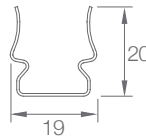

RGBW

Diffused

Dimmable

IP68

Easy Installation

SPECIFICATION

MODEL	‣ FOUNTAIN STRIP PLUS
OPERATING VOLTAGE	‣ 24V DC
POWER CONSUMPTION	‣ 6W/meter, 9.6W/meter, 14.4W/meter
LED TYPE	‣ SMD
COLOR RANGE	‣ 2400K,2700K,3000K,4000K,5000K,Tunable White,RGB,RGBW
CRI	‣ 90min, 80min
SYSTEM EFFICIENCY	‣ 63lm/W@3000K
FWHM	‣ 120°
MATERIAL	‣ ECO PVC
OPERATING TEMPERATURE	‣ -20°C ~ +55°C
STORAGE TEMPERATURE	‣ -25°C ~ +60°C
LIFE TIME	‣ 50,000 hours/L70 at 25°C
CONNECTION	‣ Quick-Plug
DIMENSIONS	‣ 1000(L)*16.5(W)*16.5(H)mm, Max 10meters, ETO length available
CABLE LENGTH	‣ 3000mm
WATER PROOF	‣ IP68
SUBMERSIBLE DEPTH	‣ 2000mm Max
CONTROL	‣ ON/OFF, DMX (Remote), 0-10V Dim
LIST	‣ CE

ORDER CODE	MODEL	LENGTH	PIXEL	POWER	CCT	CRI	OPTICS	VOLTAGE	CONTROL	COVER
EXAMPLE	FOUNTAIN STRIP PLUS	- 1000 - /	-	14.4	- RGBW	-N/A-	120	- 24	- DMX	- MILKY

DIMENSIONS

Unit: mm

Cable From Side

Cable From Bottom

Cable From End

Mounting Track (SSL)

Mounting Clip(SSL)

Flex Mounting Track(SSL)

Top Bended
R ≥ 60mm

Side Bended
R ≥ 60mm

OPTIC SELECTION

120°