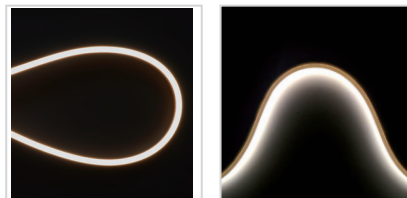

FOUNTAIN STRIP PLUS

IP68 **LANDSCAPE**

Ultra flexible body designed for any curve or shape,
The high quality diffuser creates smooth light for direct view with high CRI>90,
Various length versions are available upon request,
The system provides seamless continuous connection for lighting.

RGBW

Diffused

Dimmable

IP68

Easy Installation

SPECIFICATION

MODEL	‣ FOUNTAIN STRIP PLUS
OPERATING VOLTAGE	‣ 24V DC
POWER CONSUMPTION	‣ 6W/meter, 9.6W/meter, 14.4W/meter
LED TYPE	‣ SMD
COLOR RANGE	‣ 2400K,2700K,3000K,4000K,5000K,Tunable White,RGB,RGBW
CRI	‣ 90min, 80min
SYSTEM EFFICIENCY	‣ 63lm/W@3000K
FWHM	‣ 120°
MATERIAL	‣ ECO PVC
OPERATING TEMPERATURE	‣ -20°C ~ +55°C
STORAGE TEMPERATURE	‣ -25°C ~ +60°C
LIFE TIME	‣ 50,000 hours/L70 at 25°C
CONNECTION	‣ Quick-Plug
DIMENSIONS	‣ 1000(L)*16.5(W)*16.5(H)mm, Max 10meters, ETO length available
CABLE LENGTH	‣ 3000mm
WATER PROOF	‣ IP68
SUBMERSIBLE DEPTH	‣ 2000mm Max
CONTROL	‣ ON/OFF, DMX (Remote), 0-10V Dim
LIST	‣ CE