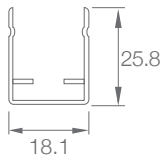

RGBW

Diffused

Dimmable

IP68

Easy Installation

SPECIFICATION

MODEL	‣ FOUNTAIN STRIP PLUS
OPERATING VOLTAGE	‣ 24V DC
POWER CONSUMPTION	‣ 6W/meter, 9.6W/meter, 14.4W/meter
LED TYPE	‣ SMD
COLOR RANGE	‣ 2400K,2700K,3000K,4000K,5000K,Tunable White,RGB,RGBW
CRI	‣ 90min, 80min
SYSTEM EFFICIENCY	‣ 63lm/W@3000K
FWHM	‣ 120°
MATERIAL	‣ ECO PVC
OPERATING TEMPERATURE	‣ -20°C ~ +55°C
STORAGE TEMPERATURE	‣ -25°C ~ +60°C
LIFE TIME	‣ 50,000 hours/L70 at 25°C
CONNECTION	‣ Quick-Plug
DIMENSIONS	‣ 1000(L)*16.5(W)*16.5(H)mm, Max 10meters, ETO length available
CABLE LENGTH	‣ 3000mm
WATER PROOF	‣ IP68
SUBMERSIBLE DEPTH	‣ 2000mm Max
CONTROL	‣ ON/OFF, DMX (Remote), 0-10V Dim
LIST	‣ CE

ORDER CODE	MODEL	LENGTH	PIXEL	POWER	CCT	CRI	OPTICS	VOLTAGE	CONTROL	COVER
EXAMPLE	FOUNTAIN STRIP PLUS	- 1000 - /	-	14.4	- RGBW	-N/A-	120	- 24	- DMX	- MILKY

DIMENSIONS

Unit: mm

Cable From Side

Cable From Bottom

Cable From End

Mounting Track (SSL)

Mounting Clip(SSL)

Flex Mounting Track(SSL)

Top Bended
R ≥ 60mm

Side Bended
R ≥ 60mm

OPTIC SELECTION

120°