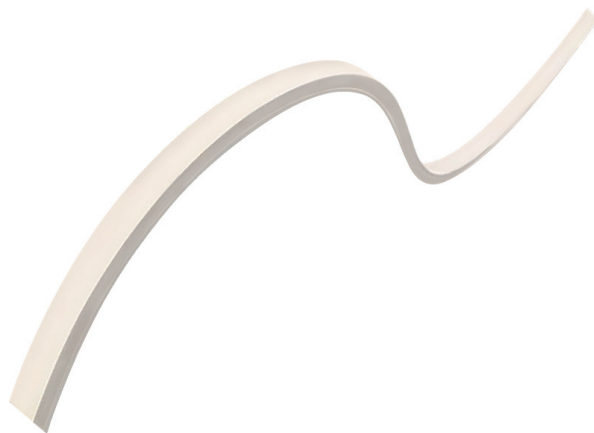

FOUNTAIN STRIP PLUS

IP68 **LANDSCAPE**

Ultra flexible body designed for any curve or shape,
The high quality diffuser creates smooth light for direct view with high CRI>90,
Various length versions are available upon request,
The system provides seamless continuous connection for lighting.

RGBW

Diffused

Dimmable

IP68

Easy Installation

SPECIFICATION

MODEL	‣ FOUNTAIN STRIP PLUS
OPERATING VOLTAGE	‣ 24V DC
POWER CONSUMPTION	‣ 6W/meter, 9.6W/meter, 14.4W/meter
LED TYPE	‣ SMD
COLOR RANGE	‣ 2400K,2700K,3000K,4000K,5000K,Tunable White,RGB,RGBW
CRI	‣ 90min, 80min
SYSTEM EFFICIENCY	‣ 63lm/W@3000K
FWHM	‣ 120°
MATERIAL	‣ ECO PVC
OPERATING TEMPERATURE	‣ -20°C ~ +55°C
STORAGE TEMPERATURE	‣ -25°C ~ +60°C
LIFE TIME	‣ 50,000 hours/L70 at 25°C
CONNECTION	‣ Quick-Plug
DIMENSIONS	‣ 1000(L)*16.5(W)*16.5(H)mm, Max 10meters, ETO length available
CABLE LENGTH	‣ 3000mm
WATER PROOF	‣ IP68
SUBMERSIBLE DEPTH	‣ 2000mm Max
CONTROL	‣ ON/OFF, DMX (Remote), 0-10V Dim
LIST	‣ CE

ORDER CODE	MODEL	LENGTH	PIXEL	POWER	CCT	CRI	OPTICS	VOLTAGE	CONTROL	COVER
EXAMPLE	FOUNTAIN STRIP PLUS	- 1000 - /	-	14.4	- RGBW	-N/A-	120	- 24	- DMX	- MILKY

DIMENSIONS

Unit: mm

Cable From Side

Cable From Bottom

Cable From End

Mounting Track (SSL)

Mounting Clip(SSL)

Flex Mounting Track(SSL)

Top Bended
R ≥ 60mm

Side Bended
R ≥ 60mm

OPTIC SELECTION

120°