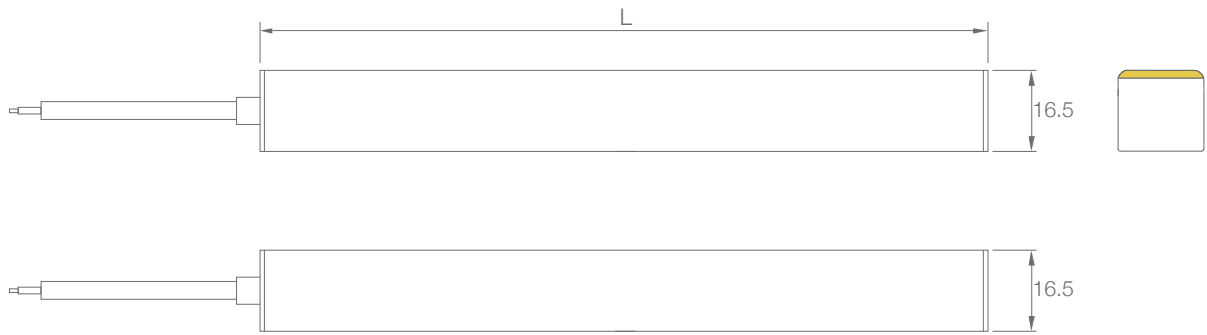

FOUNTAIN STRIP PLUS

IP68 **LANDSCAPE**

Ultra flexible body designed for any curve or shape,
The high quality diffuser creates smooth light for direct view with high CRI>90,
Various length versions are available upon request,
The system provides seamless continuous connection for lighting.

RGBW

Diffused

Dimmable

IP68

Easy Installation

SPECIFICATION

MODEL	‣ FOUNTAIN STRIP PLUS
OPERATING VOLTAGE	‣ 24V DC
POWER CONSUMPTION	‣ 6W/meter, 9.6W/meter, 14.4W/meter
LED TYPE	‣ SMD
COLOR RANGE	‣ 2400K,2700K,3000K,4000K,5000K,Tunable White,RGB,RGBW
CRI	‣ 90min, 80min
SYSTEM EFFICIENCY	‣ 63lm/W@3000K
FWHM	‣ 120°
MATERIAL	‣ ECO PVC
OPERATING TEMPERATURE	‣ -20°C ~ +55°C
STORAGE TEMPERATURE	‣ -25°C ~ +60°C
LIFE TIME	‣ 50,000 hours/L70 at 25°C
CONNECTION	‣ Quick-Plug
DIMENSIONS	‣ 1000(L)*16.5(W)*16.5(H)mm, Max 10meters, ETO length available
CABLE LENGTH	‣ 3000mm
WATER PROOF	‣ IP68
SUBMERSIBLE DEPTH	‣ 2000mm Max
CONTROL	‣ ON/OFF, DMX (Remote), 0-10V Dim
LIST	‣ CE

ORDER CODE	MODEL	LENGTH	PIXEL	POWER	CCT	CRI	OPTICS	VOLTAGE	CONTROL	COVER
EXAMPLE	FOUNTAIN STRIP PLUS	- 1000 - /	-	14.4	- RGBW	-N/A-	120	- 24	- DMX	- MILKY

DIMENSIONS

Unit: mm

Cable From Side

Cable From Bottom

Cable From End

Mounting Track (SSL)

Mounting Clip(SSL)

Flex Mounting Track(SSL)

Top Bended
R ≥ 60mm

Side Bended
R ≥ 60mm

OPTIC SELECTION

120°