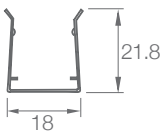

ORDER CODE	MODEL	LENGTH	PIXEL	POWER	CCT	CRI	OPTICS	VOLTAGE	CONTROL	COVER
EXAMPLE	FOUNTAIN STRIP PLUS	- 1000 - /	-	14.4	- RGBW	-N/A-	120	- 24	- DMX	- MILKY

DIMENSIONS

Unit: mm

Cable From Side

Cable From Bottom

Cable From End

Mounting Track (SSL)

Mounting Clip(SSL)

Flex Mounting Track(SSL)

Top Bended
R ≥ 60mm

Side Bended
R ≥ 60mm

OPTIC SELECTION

120°