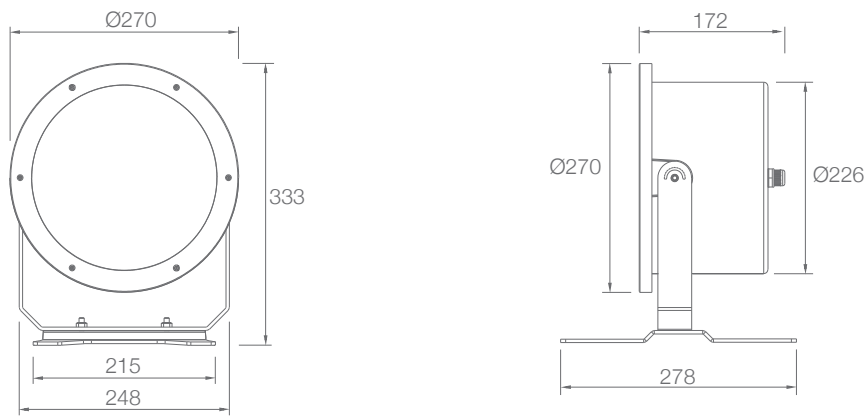

FOUNTAIN 270

IP68 **LANDSCAPE**

Sophisticated and robust design,
The body is made from marine grade Stainless Steel 316
RGB, RGBW or RGBA are available,
Safe voltage: 12V DC.

RGBW

RDM

Dimmable

Extreme Environments

IP68

Easy Installation

SPECIFICATION

MODEL	▶ FOUNTAIN 270
OPERATING VOLTAGE	▶ 12V DC
POWER CONSUMPTION	▶ 100W Max(Underwater Only)
LED TYPE	▶ High Power LED
COLOR RANGE	▶ 2700K,3000K,3500K,4000K,5000K,RGB,RGBW,RGBA
SYSTEM EFFICIENCY	▶ 67lm/W@3000K
FWHM	▶ 6°, 12°, 20°, 30°, 45°, 10°*40°, 20°*40°
MATERIAL	▶ Stainless Steel 316 + Tempered Glass
OPERATING TEMPERATURE	▶ -20°C ~ +55°C
STORAGE TEMPERATURE	▶ -25°C ~ +60°C
LIFE TIME	▶ 50,000 hours/L70 at 25°C
CONNECTION	▶ Quick-Plug
DIMENSIONS	▶ Φ270*333(H)mm
CABLE LENGTH	▶ 3000mm
WEIGHT	▶ 20kg
WATER PROOF	▶ IP68
SUBMERSIBLE DEPTH	▶ 3000mm Max
CONTROL	▶ ON/OFF, DMX/RDM, 0-10V Dim
LIST	▶ CE

ORDER CODE	MODEL	POWER	CCT	CRI	OPTICS	VOLTAGE	CONTROL	ACC
EXAMPLE	FOUNTAIN 270	- 100	- 3000K	- 80	- 12	- 12	- DMX	

DIMENSIONS

Unit: mm

OPTIC SELECTION

6°

LED	Lumens	Watts	Efficacy
WHITE	6710.41	100.00	67.10