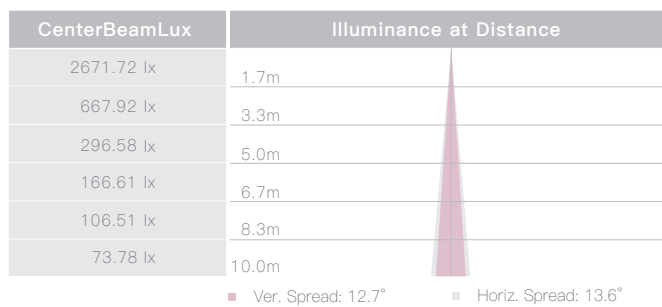

## SPECIFICATION

MODEL	▶ FOUNTAIN 141 ADJ
OPERATING VOLTAGE	▶ 12V DC
POWER CONSUMPTION	▶ 12W Max(Underwater Only)
LED TYPE	▶ High Power LED
COLOR RANGE	▶ 2700K,3000K,3500K,4000K,5000K,RGB,RGBW,RGBA
SYSTEM EFFICIENCY	▶ 64lm/W@3000K
FWHM	▶ 6°, 12°, 20°, 30°, 45°, 10°*40°
MATERIAL	▶ Stainless Steel 316 + Tempered Glass
OPERATING TEMPERATURE	▶ -20°C ~ +55°C
STORAGE TEMPERATURE	▶ -25°C ~ +60°C
LIFE TIME	▶ 50,000 hours/L70 at 25°C
CONNECTION	▶ Quick-Plug
DIMENSIONS	▶ 141*70*165mm
CABLE LENGTH	▶ 3000mm
WEIGHT	▶ 1.6kg
WATER PROOF	▶ IP68
SUBMERSIBLE DEPTH	▶ 3000mm Max
CONTROL	▶ ON/OFF, DMX, 0-10V Dim
LIST	▶ CE

ORDER CODE	MODEL	POWER	CCT	CRI	OPTICS	VOLTAGE	CONTROL	ACC
EXAMPLE	FOUNTAIN 141 ADJ	- 12	- 3000K	- 80	- 12	- 12	- DMX	

**DIMENSIONS**

Unit: mm

**OPTIC SELECTION**

6°

LED	Lumens	Watts	Efficacy
WHITE	660.12	12.00	55.01

12°

LED	Lumens	Watts	Efficacy
WHITE	769.56	12.00	64.13

3000K