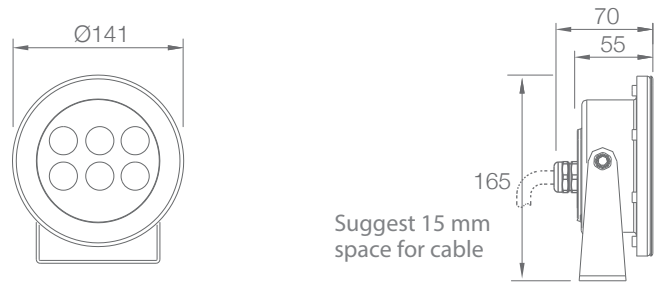

# FOUNTAIN 141 ADJ

IP68 **LANDSCAPE**

Sophisticated and robust design,  
The body is made from marine grade Stainless Steel 316  
RGB, RGBW or RGBA are available,  
Safe voltage: 12V DC.

RGBW

RDM

Dimmable

Extreme Environments

## SPECIFICATION

MODEL	▶ FOUNTAIN 141 ADJ
OPERATING VOLTAGE	▶ 12V DC
POWER CONSUMPTION	▶ 12W Max(Underwater Only)
LED TYPE	▶ High Power LED
COLOR RANGE	▶ 2700K,3000K,3500K,4000K,5000K,RGB,RGBW,RGBA
SYSTEM EFFICIENCY	▶ 64lm/W@3000K
FWHM	▶ 6°, 12°, 20°, 30°, 45°, 10°*40°
MATERIAL	▶ Stainless Steel 316 + Tempered Glass
OPERATING TEMPERATURE	▶ -20°C ~ +55°C
STORAGE TEMPERATURE	▶ -25°C ~ +60°C
LIFE TIME	▶ 50,000 hours/L70 at 25°C
CONNECTION	▶ Quick-Plug
DIMENSIONS	▶ 141*70*165mm
CABLE LENGTH	▶ 3000mm
WEIGHT	▶ 1.6kg
WATER PROOF	▶ IP68
SUBMERSIBLE DEPTH	▶ 3000mm Max
CONTROL	▶ ON/OFF, DMX, 0-10V Dim
LIST	▶ CE

ORDER CODE	MODEL	POWER	CCT	CRI	OPTICS	VOLTAGE	CONTROL	ACC
EXAMPLE	FOUNTAIN 141 ADJ	- 12	- 3000K	- 80	- 12	- 12	- DMX	

**DIMENSIONS**

Unit: mm

**OPTIC SELECTION**

6°

LED	Lumens	Watts	Efficacy
WHITE	660.12	12.00	55.01