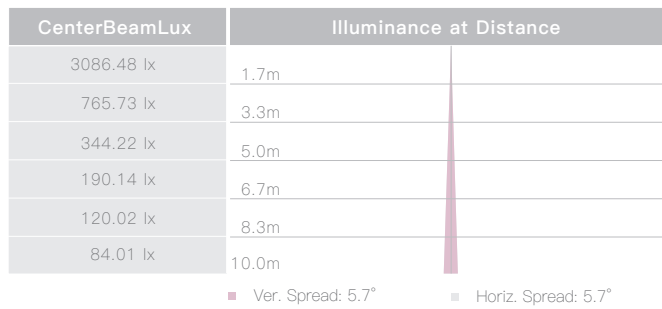

ORDER CODE	MODEL	POWER	CCT	CRI	OPTICS	VOLTAGE	CONTROL	ACC
EXAMPLE	FOUNTAIN 141 ADJ	- 12	- 3000K	- 80	- 12	- 12	- DMX	

**DIMENSIONS**

Unit: mm

**OPTIC SELECTION**

6°

LED	Lumens	Watts	Efficacy
WHITE	660.12	12.00	55.01

12°

LED	Lumens	Watts	Efficacy
WHITE	769.56	12.00	64.13

3000K