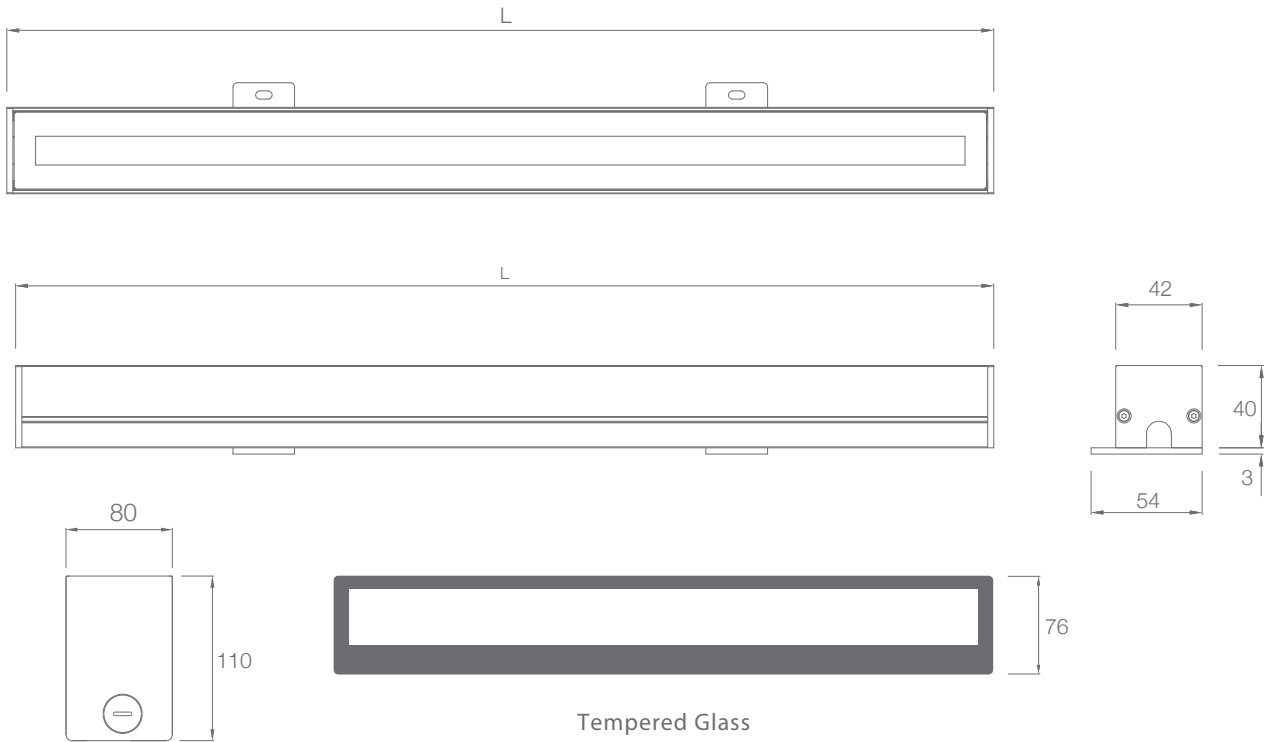

RGBW

Easy Installation

Dimmable

Extreme Environments

Adjustable

IP67

## SPECIFICATION

MODEL	› INGROUND GRAZE 80
OPERATING VOLTAGE	› 24V DC
POWER CONSUMPTION	› 32W/1000mm
LED TYPE	› SMD
COLOR RANGE	› 2700K,3000K,4000K,5000K,Tunable White,RGB,RGBW
CRI	› 90min, 80min
SYSTEM EFFICIENCY	› 55lm/W@3000K
FWHM	› Integrated lens: 20°*90°, 40°*90°, 60°*90°
MATERIAL	› Aluminum + Tempered Glass + Stainless Steel
PROTECTION	› IK10
OPERATING TEMPERATURE	› -20°C ~ +55°C
STORAGE TEMPERATURE	› -25°C ~ +60°C
LIFE TIME	› 50,000 hours/L70 at 25°C
CONNECTION	› Quick-Plug
DIMENSIONS	› 1000(L)*80(W)*110(H)mm, 300/600/1200mm ETO available
CABLE LENGTH	› 300mm
WATER PROOF	› IP67
CONTROL	› ON/OFF, DMX (Remote), 0-10V Dim
LIST	› CE

## DIMENSIONS

Unit: mm

Pre installation Kit  
Stainless Steel

Tempered Glass

## OPTIC SELECTION

20°X90°

LED	Lumens	Watts	Efficacy
WHITE	1632.00	32.00	51.00

CenterBeamLux	Illuminance at Distance
3387.97 lx	0.8m
845.88 lx	1.7m
373.50 lx	2.5m
218.97 lx	3.3m
143.74 lx	4.2m
95.87 lx	5.0m