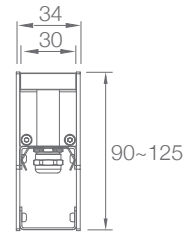

-  RGBW
-  Dimmable
-  Extreme Environments
-  IP67
-  Easy Installation

SPECIFICATION

MODEL	› INGROUND GRAZE 34
OPERATING VOLTAGE	› 24V DC, 48V DC
POWER CONSUMPTION	› 18W/1000mm, 30W/1000mm
LED TYPE	› SMD, High Power LED
COLOR RANGE	› 2700K,3000K,4000K,5000K,Tunable White,RGB,RGBW
CRI	› 90min, 80min
SYSTEM EFFICIENCY	› 56lm/W@3000K(Integrated Lens), 78lm/W@3000K(Single Lens)
FWHM	› 20°*90° (Integrated Lens), 10°, 20°*60°, 25°
MATERIAL	› Aluminum + Tempered Glass
PROTECTION	› IK10
OPERATING TEMPERATURE	› -20°C ~ +55°C
STORAGE TEMPERATURE	› -25°C ~ +60°C
LIFE TIME	› 50,000 hours/L70 at 25°C
CONNECTION	› Quick-Plug
DIMENSIONS	› 1000(L)*34(W)*90~125(H)mm 300/500/900/1200mm ETO available
CABLE LENGTH	› 300mm
WATER PROOF	› IP67
CONTROL	› ON/OFF, DMX (Remote), 0-10V Dim
LIST	› CE

ORDER CODE	MODEL	LENGTH	POWER	CCT	CRI	OPTICS	VOLTAGE	CONTROL	ACC
EXAMPLE	INGROUND GRAZE 34	- 1000	- 30	- 3000K	- 90	- 2090	- 24	- ON/OFF	

DIMENSIONS

Unit: mm

Stainless Steel Kit

Micro Louver Inside(MLI)

Honey Comb Inside(HCI)