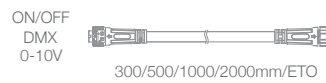

-  RGBW
-  Dimmable
-  Extreme Environments
-  IP67
-  Easy Installation

SPECIFICATION

MODEL	› INGROUND GRAZE 34
OPERATING VOLTAGE	› 24V DC, 48V DC
POWER CONSUMPTION	› 18W/1000mm, 30W/1000mm
LED TYPE	› SMD, High Power LED
COLOR RANGE	› 2700K,3000K,4000K,5000K,Tunable White,RGB,RGBW
CRI	› 90min, 80min
SYSTEM EFFICIENCY	› 56lm/W@3000K(Integrated Lens), 78lm/W@3000K(Single Lens)
FWHM	› 20°*90° (Integrated Lens), 10°, 20°*60°, 25°
MATERIAL	› Aluminum + Tempered Glass
PROTECTION	› IK10
OPERATING TEMPERATURE	› -20°C ~ +55°C
STORAGE TEMPERATURE	› -25°C ~ +60°C
LIFE TIME	› 50,000 hours/L70 at 25°C
CONNECTION	› Quick-Plug
DIMENSIONS	› 1000(L)*34(W)*90~125(H)mm 300/500/900/1200mm ETO available
CABLE LENGTH	› 300mm
WATER PROOF	› IP67
CONTROL	› ON/OFF, DMX (Remote), 0-10V Dim
LIST	› CE

ORDER CODE	MODEL	LENGTH	POWER	CCT	CRI	OPTICS	VOLTAGE	CONTROL	ACC
EXAMPLE	INGROUND GRAZE 34	- 1000	- 30	- 3000K	- 90	- 2090	- 24	- ON/OFF	

DIMENSIONS

Unit: mm

Stainless Steel Kit

Micro Louver Inside(MLI)

Honey Comb Inside(HCI)

Leader Cable

* DMX/0-10V remote PSU control

OPTIC SELECTION

20°X90°

LED	Lumens	Watts	Efficacy
WHITE	1590.00	30.00	53.00

CenterBeamLux	Illuminance at Distance
3103.28 lx	0.8m
774.38 lx	1.7m
448.20 lx	2.5m
340.88 lx	3.3m
400.08 lx	4.2m
87.86 lx	5.0m