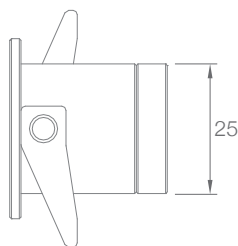

SPECIFICATION

MODEL	▶ WALL LIGHT 36R
OPERATING VOLTAGE	▶ 12V DC, 24V DC
POWER CONSUMPTION	▶ 0.5W, 1W, 1.5W
LED TYPE	▶ High Power LED
COLOR RANGE	▶ 2700K,3000K,4000K,5000K,Tunable White,RGB,RGBW
CRI	▶ 80min
SYSTEM EFFICIENCY	▶ 52lm/W@3000K
FWHM	▶ 25°,40°,60°,80°,120°,Asymmetric
MATERIAL	▶ Aluminum
PROTECTION	▶ IK08
OPERATING TEMPERATURE	▶ -20°C ~ +55°C
STORAGE TEMPERATURE	▶ -25°C ~ +60°C
LIFE TIME	▶ 50,000 hours/L70 at 25°C
DIMENSIONS	▶ Φ36*28(H)mm(Recessed Mounting) ▶ Φ36*35(H)mm(Pre installation Kit Mounting)
CABLE LENGTH	▶ 300mm
WATER PROOF	▶ IP67
CONTROL	▶ ON/OFF, DMX (Remote), 0-10V Dim
LIST	▶ CE

DIMENSIONS

Unit: mm

Pre installation Kit Mounting

Pre installation Kit(PIKS)

Recessed Mounting

Cut Out 30mm

OPTIC SELECTION

40°