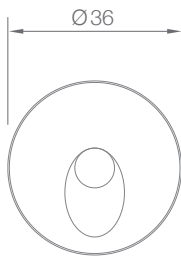

SPECIFICATION

MODEL	▶ WALL LIGHT 36R
OPERATING VOLTAGE	▶ 12V DC, 24V DC
POWER CONSUMPTION	▶ 0.5W, 1W, 1.5W
LED TYPE	▶ High Power LED
COLOR RANGE	▶ 2700K,3000K,4000K,5000K,Tunable White,RGB,RGBW
CRI	▶ 80min
SYSTEM EFFICIENCY	▶ 52lm/W@3000K
FWHM	▶ 25°,40°,60°,80°,120°,Asymmetric
MATERIAL	▶ Aluminum
PROTECTION	▶ IK08
OPERATING TEMPERATURE	▶ -20°C ~ +55°C
STORAGE TEMPERATURE	▶ -25°C ~ +60°C
LIFE TIME	▶ 50,000 hours/L70 at 25°C
DIMENSIONS	▶ Φ36*28(H)mm(Recessed Mounting) ▶ Φ36*35(H)mm(Pre installation Kit Mounting)
CABLE LENGTH	▶ 300mm
WATER PROOF	▶ IP67
CONTROL	▶ ON/OFF, DMX (Remote), 0-10V Dim
LIST	▶ CE

DIMENSIONS

Unit: mm

Pre installation Kit Mounting

Pre installation Kit(PIKS)

Recessed Mounting

Cut Out 30mm

OPTIC SELECTION

40°