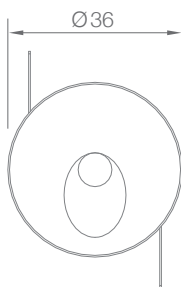

SPECIFICATION

MODEL	▶ WALL LIGHT 36R
OPERATING VOLTAGE	▶ 12V DC, 24V DC
POWER CONSUMPTION	▶ 0.5W, 1W, 1.5W
LED TYPE	▶ High Power LED
COLOR RANGE	▶ 2700K,3000K,4000K,5000K,Tunable White,RGB,RGBW
CRI	▶ 80min
SYSTEM EFFICIENCY	▶ 52lm/W@3000K
FWHM	▶ 25°,40°,60°,80°,120°,Asymmetric
MATERIAL	▶ Aluminum
PROTECTION	▶ IK08
OPERATING TEMPERATURE	▶ -20°C ~ +55°C
STORAGE TEMPERATURE	▶ -25°C ~ +60°C
LIFE TIME	▶ 50,000 hours/L70 at 25°C
DIMENSIONS	▶ Φ36*28(H)mm(Recessed Mounting) ▶ Φ36*35(H)mm(Pre installation Kit Mounting)
CABLE LENGTH	▶ 300mm
WATER PROOF	▶ IP67
CONTROL	▶ ON/OFF, DMX (Remote), 0-10V Dim
LIST	▶ CE

DIMENSIONS

Unit: mm

Pre installation Kit Mounting

Pre installation Kit(PIKS)

Recessed Mounting

Cut Out 30mm

OPTIC SELECTION

40°

LED	Lumens	Watts	Efficacy
WHITE	26.00	0.50	52.00

CenterBeamLux	Illuminance at Distance
1073.50 lx	0.2m
269.28 lx	0.3m
118.94 lx	0.5m
66.88 lx	0.7m
42.94 lx	0.8m
29.83 lx	1.0m

■ Ver. Spread: 42.4° ■ Horiz. Spread: 42.2°