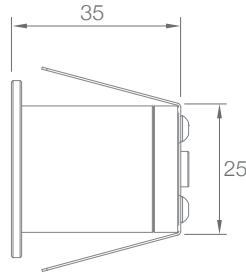

SPECIFICATION

MODEL	▶ WALL LIGHT 36R
OPERATING VOLTAGE	▶ 12V DC, 24V DC
POWER CONSUMPTION	▶ 0.5W, 1W, 1.5W
LED TYPE	▶ High Power LED
COLOR RANGE	▶ 2700K,3000K,4000K,5000K,Tunable White,RGB,RGBW
CRI	▶ 80min
SYSTEM EFFICIENCY	▶ 52lm/W@3000K
FWHM	▶ 25°,40°,60°,80°,120°,Asymmetric
MATERIAL	▶ Aluminum
PROTECTION	▶ IK08
OPERATING TEMPERATURE	▶ -20°C ~ +55°C
STORAGE TEMPERATURE	▶ -25°C ~ +60°C
LIFE TIME	▶ 50,000 hours/L70 at 25°C
DIMENSIONS	▶ Φ36*28(H)mm(Recessed Mounting) ▶ Φ36*35(H)mm(Pre installation Kit Mounting)
CABLE LENGTH	▶ 300mm
WATER PROOF	▶ IP67
CONTROL	▶ ON/OFF, DMX (Remote), 0-10V Dim
LIST	▶ CE

DIMENSIONS

Unit: mm

Pre installation Kit Mounting

Pre installation Kit(PIKS)

Recessed Mounting

Cut Out 30mm

OPTIC SELECTION

40°