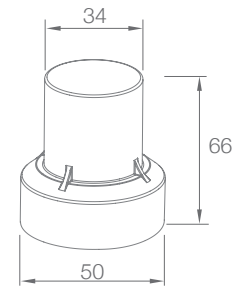

SPECIFICATION

MODEL	▶ WALL LIGHT 36R
OPERATING VOLTAGE	▶ 12V DC, 24V DC
POWER CONSUMPTION	▶ 0.5W, 1W, 1.5W
LED TYPE	▶ High Power LED
COLOR RANGE	▶ 2700K,3000K,4000K,5000K,Tunable White,RGB,RGBW
CRI	▶ 80min
SYSTEM EFFICIENCY	▶ 52lm/W@3000K
FWHM	▶ 25°,40°,60°,80°,120°,Asymmetric
MATERIAL	▶ Aluminum
PROTECTION	▶ IK08
OPERATING TEMPERATURE	▶ -20°C ~ +55°C
STORAGE TEMPERATURE	▶ -25°C ~ +60°C
LIFE TIME	▶ 50,000 hours/L70 at 25°C
DIMENSIONS	▶ Φ36*28(H)mm(Recessed Mounting) ▶ Φ36*35(H)mm(Pre installation Kit Mounting)
CABLE LENGTH	▶ 300mm
WATER PROOF	▶ IP67
CONTROL	▶ ON/OFF, DMX (Remote), 0-10V Dim
LIST	▶ CE

DIMENSIONS

Unit: mm

Pre installation Kit Mounting

Pre installation Kit(PIKS)

Recessed Mounting

Cut Out 30mm

OPTIC SELECTION

40°