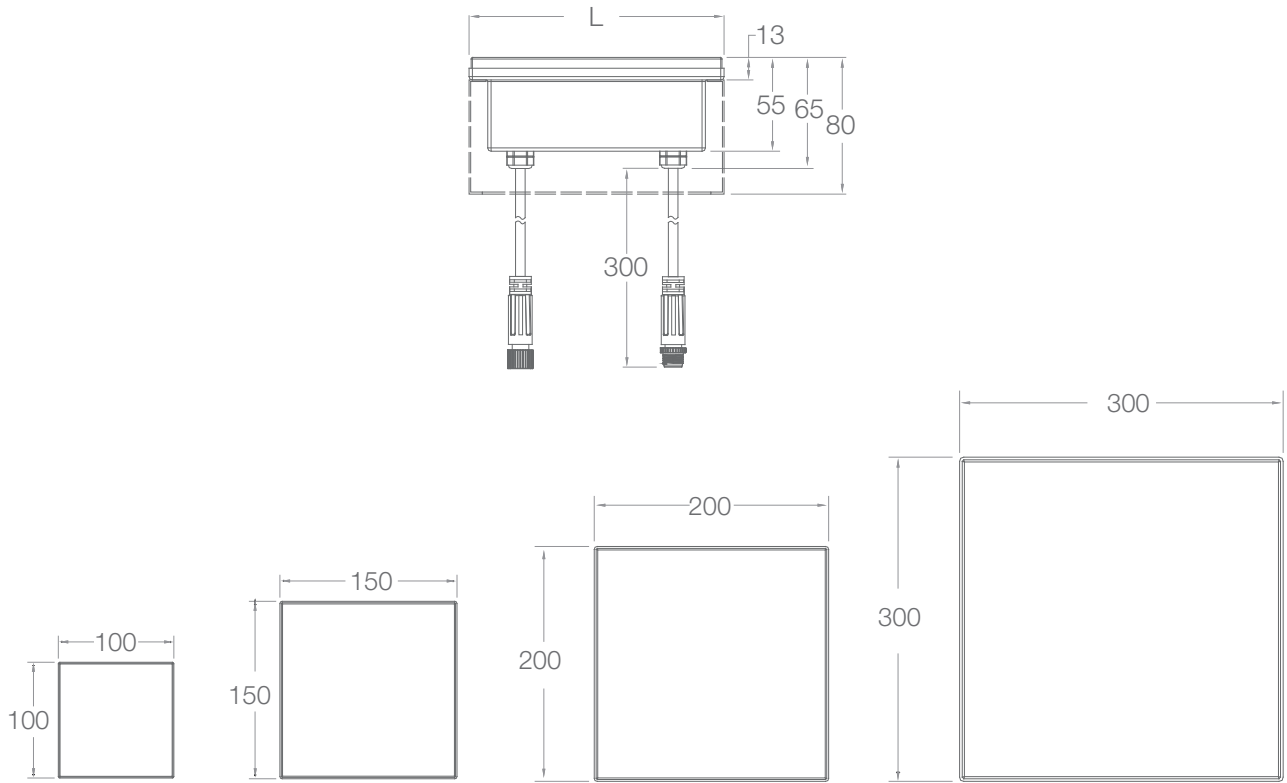

# INGROUND FROSTED SQ

IP67 **LANDSCAPE**

RGBW

RDM

Dimmable

Easy Installation

IP67

## SPECIFICATION

MODEL	▶ INGROUND FROSTED SQ
OPERATING VOLTAGE	▶ 12V DC, 24V DC
POWER CONSUMPTION	▶ 3W/100*100mm, 4W/150*150mm, 5W/200*200mm 10W/300*300mm,
LED TYPE	▶ SMD
COLOR RANGE	▶ 2700K,3000K,4000K,5000K,Tunable White,RGB,RGBW
CRI	▶ 80min
SYSTEM EFFICIENCY	▶ 45lm/W@3000K
FWHM	▶ 120°
MATERIAL	▶ Stainless Steel + Tempered Glass
PROTECTION	▶ IK10
OPERATING TEMPERATURE	▶ -20°C ~ +55°C
STORAGE TEMPERATURE	▶ -25°C ~ +60°C
LIFE TIME	▶ 50,000 hours/L70 at 25°C
DIMENSIONS	▶ 200(L)*200(W)*55(H)mm 100mm*100mm/150mm*150mm/300mm*300mm/ETO available
CABLE LENGTH	▶ 300mm
WATER PROOF	▶ IP67
CONTROL	▶ ON/OFF, ON/OFF By Gravity, DMX/RDM, 0-10V Dim
LIST	▶ CE

ORDER CODE	MODEL	SIZE	POWER	CCT	CRI	OPTICS	VOLTAGE	CONTROL	ACC
EXAMPLE	INGROUND FROSTED SQ	- 200	- 5	- 3000K	- 80	- 120	- 24	- DMX	

# DIMENSIONS

Unit: mm