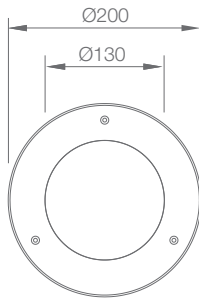

IP67

Easy Installation

SPECIFICATION

MODEL	▶ INGROUND 200
OPERATING VOLTAGE	▶ 24V DC
POWER CONSUMPTION	▶ 25W Max
LED TYPE	▶ COB,High Power LED
COLOR RANGE	▶ 2700K,3000K,3500K,4000K,5000K
CRI	▶ 90min,80min
SYSTEM EFFICIENCY	▶ 75lm/W@3000K
FWHM	▶ 10°, 15°, 25°, 30°, 45°
MATERIAL	▶ Aluminum + Stainless Steel 316L + Tempered Glass
PROTECTION	▶ IK10
OPERATING TEMPERATURE	▶ -20°C ~ +55°C
STORAGE TEMPERATURE	▶ -25°C ~ +60°C
LIFE TIME	▶ 50,000 hours/L70 at 25°C
DIMENSIONS	▶ Φ200*153(H)mm
CABLE LENGTH	▶ 300mm
WATER PROOF	▶ IP67
CONTROL	▶ ON/OFF, DMX, 0-10V Dim
LIST	▶ CE

ORDER CODE	MODEL	POWER	CCT	CRI	OPTICS	VOLTAGE	CONTROL	ACC
EXAMPLE	INGROUND 200	- 25	- 3000K	- 80	- 15	- 24	- ON/OFF	- HC

DIMENSIONS

Unit: mm

Pre installation Kit(PIKS)

Honey Comb(HC)

Adjustable

Cut Out 193mm