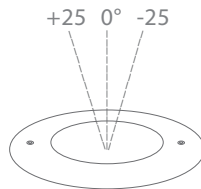

ORDER CODE	MODEL	POWER	CCT	CRI	OPTICS	VOLTAGE	CONTROL	ACC
EXAMPLE	INGROUND 200	- 25	- 3000K	- 80	- 15	- 24	- ON/OFF	- HC

DIMENSIONS

Unit: mm

Pre installation Kit(PIKS)

Honey Comb(HC)

Adjustable

Cut Out 193mm

OPTIC SELECTION

15°

LED	Lumens	Watts	Efficacy
WHITE	1880.00	25.00	75.20

CenterBeamLux	Illuminance at Distance
35925.11 lx	0.8m
8981.28 lx	1.7m
3991.68 lx	2.5m
2245.32 lx	3.3m
1437.01 lx	4.2m
997.92 lx	5.0m