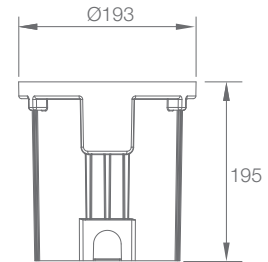

IP67

Easy Installation

SPECIFICATION

MODEL	▶ INGROUND 200
OPERATING VOLTAGE	▶ 24V DC
POWER CONSUMPTION	▶ 25W Max
LED TYPE	▶ COB,High Power LED
COLOR RANGE	▶ 2700K,3000K,3500K,4000K,5000K
CRI	▶ 90min,80min
SYSTEM EFFICIENCY	▶ 75lm/W@3000K
FWHM	▶ 10°, 15°, 25°, 30°, 45°
MATERIAL	▶ Aluminum + Stainless Steel 316L + Tempered Glass
PROTECTION	▶ IK10
OPERATING TEMPERATURE	▶ -20°C ~ +55°C
STORAGE TEMPERATURE	▶ -25°C ~ +60°C
LIFE TIME	▶ 50,000 hours/L70 at 25°C
DIMENSIONS	▶ Φ200*153(H)mm
CABLE LENGTH	▶ 300mm
WATER PROOF	▶ IP67
CONTROL	▶ ON/OFF, DMX, 0-10V Dim
LIST	▶ CE

ORDER CODE	MODEL	POWER	CCT	CRI	OPTICS	VOLTAGE	CONTROL	ACC
EXAMPLE	INGROUND 200	- 25	- 3000K	- 80	- 15	- 24	- ON/OFF	- HC

DIMENSIONS

Unit: mm

Pre installation Kit(PIKS)

Honey Comb(HC)

Adjustable

Cut Out 193mm