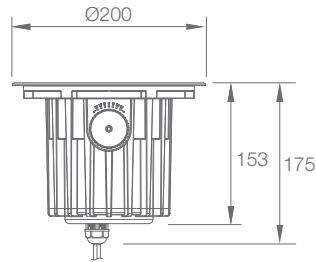

IP67

Easy Installation

SPECIFICATION

MODEL	▶ INGROUND 200
OPERATING VOLTAGE	▶ 24V DC
POWER CONSUMPTION	▶ 25W Max
LED TYPE	▶ COB,High Power LED
COLOR RANGE	▶ 2700K,3000K,3500K,4000K,5000K
CRI	▶ 90min,80min
SYSTEM EFFICIENCY	▶ 75lm/W@3000K
FWHM	▶ 10°, 15°, 25°, 30°, 45°
MATERIAL	▶ Aluminum + Stainless Steel 316L + Tempered Glass
PROTECTION	▶ IK10
OPERATING TEMPERATURE	▶ -20°C ~ +55°C
STORAGE TEMPERATURE	▶ -25°C ~ +60°C
LIFE TIME	▶ 50,000 hours/L70 at 25°C
DIMENSIONS	▶ Φ200*153(H)mm
CABLE LENGTH	▶ 300mm
WATER PROOF	▶ IP67
CONTROL	▶ ON/OFF, DMX, 0-10V Dim
LIST	▶ CE

ORDER CODE	MODEL	POWER	CCT	CRI	OPTICS	VOLTAGE	CONTROL	ACC
EXAMPLE	INGROUND 200	- 25	- 3000K	- 80	- 15	- 24	- ON/OFF	- HC

DIMENSIONS

Unit: mm

Pre installation Kit(PIKS)

Honey Comb(HC)

Adjustable

Cut Out 193mm

OPTIC SELECTION

15°

LED	Lumens	Watts	Efficacy
WHITE	1880.00	25.00	75.20

CenterBeamLux	Illuminance at Distance
35925.11 lx	0.8m
8981.28 lx	1.7m
3991.68 lx	2.5m
2245.32 lx	3.3m
1437.01 lx	4.2m
997.92 lx	5.0m