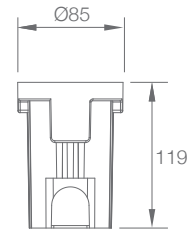

Dimmable

Extreme Environments

Adjustable

IP67

SPECIFICATION

MODEL	▶ INGROUND 90
OPERATING VOLTAGE	▶ 24V DC
POWER CONSUMPTION	▶ 3W Max
LED TYPE	▶ High Power LED
COLOR RANGE	▶ 2700K,3000K,3500K,4000K,5000K,Tunable White,RGB,RGBW
CRI	▶ 90min,80min
SYSTEM EFFICIENCY	▶ 71lm/W@3000K
FWHM	▶ 10°, 15°, 25°, 30°, 45°
MATERIAL	▶ Aluminum + Stainless Steel 316L + Tempered Glass
PROTECTION	▶ IK10
OPERATING TEMPERATURE	▶ -20°C ~ +55°C
STORAGE TEMPERATURE	▶ -25°C ~ +60°C
LIFE TIME	▶ 50,000 hours/L70 at 25°C
DIMENSIONS	▶ Φ95*90(H)mm
CABLE LENGTH	▶ 300mm
WATER PROOF	▶ IP67
CONTROL	▶ ON/OFF, DMX, 0-10V Dim
LIST	▶ CE

ORDER CODE	MODEL	POWER	CCT	CRI	OPTICS	VOLTAGE	CONTROL	ACC
EXAMPLE	INGROUND 90	- 3	- 3000K	- 80	- 15	- 24	- ON/OFF	- HC

DIMENSIONS

Unit: mm

Pre installation Kit(PIKS)

Honey Comb(HC)

Adjustable

Cut Out 85mm

OPTIC SELECTION