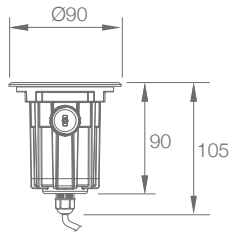

Dimmable

Extreme Environments

Adjustable

IP67

SPECIFICATION

MODEL	▶ INGROUND 90
OPERATING VOLTAGE	▶ 24V DC
POWER CONSUMPTION	▶ 3W Max
LED TYPE	▶ High Power LED
COLOR RANGE	▶ 2700K,3000K,3500K,4000K,5000K,Tunable White,RGB,RGBW
CRI	▶ 90min,80min
SYSTEM EFFICIENCY	▶ 71lm/W@3000K
FWHM	▶ 10°, 15°, 25°, 30°, 45°
MATERIAL	▶ Aluminum + Stainless Steel 316L + Tempered Glass
PROTECTION	▶ IK10
OPERATING TEMPERATURE	▶ -20°C ~ +55°C
STORAGE TEMPERATURE	▶ -25°C ~ +60°C
LIFE TIME	▶ 50,000 hours/L70 at 25°C
DIMENSIONS	▶ Φ95*90(H)mm
CABLE LENGTH	▶ 300mm
WATER PROOF	▶ IP67
CONTROL	▶ ON/OFF, DMX, 0-10V Dim
LIST	▶ CE

ORDER CODE	MODEL	POWER	CCT	CRI	OPTICS	VOLTAGE	CONTROL	ACC
EXAMPLE	INGROUND 90	- 3	- 3000K	- 80	- 15	- 24	- ON/OFF	- HC

DIMENSIONS

Unit: mm

Pre installation Kit(PIKS)

Honey Comb(HC)

Adjustable

Cut Out 85mm

OPTIC SELECTION