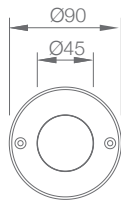

Dimmable

Extreme Environments

Adjustable

IP67

SPECIFICATION

MODEL	▶ INGROUND 90
OPERATING VOLTAGE	▶ 24V DC
POWER CONSUMPTION	▶ 3W Max
LED TYPE	▶ High Power LED
COLOR RANGE	▶ 2700K,3000K,3500K,4000K,5000K,Tunable White,RGB,RGBW
CRI	▶ 90min,80min
SYSTEM EFFICIENCY	▶ 71lm/W@3000K
FWHM	▶ 10°, 15°, 25°, 30°, 45°
MATERIAL	▶ Aluminum + Stainless Steel 316L + Tempered Glass
PROTECTION	▶ IK10
OPERATING TEMPERATURE	▶ -20°C ~ +55°C
STORAGE TEMPERATURE	▶ -25°C ~ +60°C
LIFE TIME	▶ 50,000 hours/L70 at 25°C
DIMENSIONS	▶ Φ95*90(H)mm
CABLE LENGTH	▶ 300mm
WATER PROOF	▶ IP67
CONTROL	▶ ON/OFF, DMX, 0-10V Dim
LIST	▶ CE

ORDER CODE	MODEL	POWER	CCT	CRI	OPTICS	VOLTAGE	CONTROL	ACC
EXAMPLE	INGROUND 90	- 3	- 3000K	- 80	- 15	- 24	- ON/OFF	- HC

DIMENSIONS

Unit: mm

Pre installation Kit(PIKS)

Honey Comb(HC)

Adjustable

Cut Out 85mm

OPTIC SELECTION