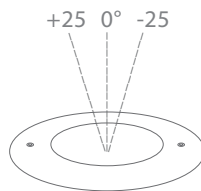

ORDER CODE	MODEL	POWER	CCT	CRI	OPTICS	VOLTAGE	CONTROL	ACC
EXAMPLE	INGROUND 90	- 3	- 3000K	- 80	- 15	- 24	- ON/OFF	- HC

DIMENSIONS

Unit: mm

Pre installation Kit(PIKS)

Honey Comb(HC)

Adjustable

Cut Out 85mm

OPTIC SELECTION

15°

LED	Lumens	Watts	Efficacy
WHITE	206.54	3.00	68.88

CenterBeamLux	Illuminance at Distance
1897.80 lx	0.8m
471.98 lx	1.7m
208.56 lx	2.5m
119.49 lx	3.3m
76.84 lx	4.2m
52.66 lx	5.0m

■ Ver. Spread: 14.3° ■ Horiz. Spread: 13.8°