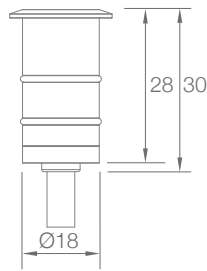

DECK 19

IP67 **LANDSCAPE**

Designed to be sophisticated yet mini,
The system generates sparkling cosmo effects
for ground or wall decoration,
Safe voltage: 12V DC,
The body is made from marine grade Stainless Steel 316.

RGBW

Extreme
Environments

Dimmable

IP67

Easy
Installation

SPECIFICATION

MODEL	▶ DECK 19
OPERATING VOLTAGE	▶ 12V DC
POWER CONSUMPTION	▶ 0.5W,1W
LED TYPE	▶ High Power LED
COLOR RANGE	▶ 2700K,3000K,4000K,5000K,Tunable White,RGB,RGBW
PIXEL	▶ 80min
SYSTEM EFFICIENCY	▶ 75lm/W@3000K
FWHM	▶ 40°,60°,80°,120°
MATERIAL	▶ Stainless Steel 316 + Tempered Glass
PROTECTION	▶ IK08
OPERATING TEMPERATURE	▶ -20°C ~ +55°C
STORAGE TEMPERATURE	▶ -25°C ~ +60°C
LIFE TIME	▶ 50,000 hours/L70 at 25°C
DIMENSIONS	▶ Φ24*30(H)mm (120° & ON/OFF only) Φ24*48(H)mm
CABLE LENGTH	▶ 500mm
WATER PROOF	▶ IP67
CONTROL	▶ ON/OFF, DMX, 0-10V Dim
LIST	▶ CE

ORDER CODE	MODEL	POWER	CCT	CRI	OPTICS	VOLTAGE	CONTROL	ACC
EXAMPLE	DECK 19	- 1	- 3000K	- 80	- 120	- 12	- ON/OFF	

DIMENSIONS

Unit: mm

120° & ON/OFF only

Half Moon Glass

Full Moon Glass

Cut Out 19mm

OPTIC SELECTION