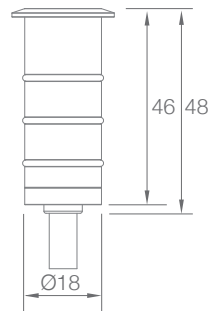

RGBW

Extreme
Environments

Dimmable

IP67

Easy
Installation

SPECIFICATION

MODEL	▶ DECK 19
OPERATING VOLTAGE	▶ 12V DC
POWER CONSUMPTION	▶ 0.5W,1W
LED TYPE	▶ High Power LED
COLOR RANGE	▶ 2700K,3000K,4000K,5000K,Tunable White,RGB,RGBW
PIXEL	▶ 80min
SYSTEM EFFICIENCY	▶ 75lm/W@3000K
FWHM	▶ 40°,60°,80°,120°
MATERIAL	▶ Stainless Steel 316 + Tempered Glass
PROTECTION	▶ IK08
OPERATING TEMPERATURE	▶ -20°C ~ +55°C
STORAGE TEMPERATURE	▶ -25°C ~ +60°C
LIFE TIME	▶ 50,000 hours/L70 at 25°C
DIMENSIONS	▶ Φ24*30(H)mm (120° & ON/OFF only) Φ24*48(H)mm
CABLE LENGTH	▶ 500mm
WATER PROOF	▶ IP67
CONTROL	▶ ON/OFF, DMX, 0-10V Dim
LIST	▶ CE

ORDER CODE	MODEL	POWER	CCT	CRI	OPTICS	VOLTAGE	CONTROL	ACC
EXAMPLE	DECK 19	- 1	- 3000K	- 80	- 120	- 12	- ON/OFF	

DIMENSIONS

Unit: mm

120° & ON/OFF only

Half Moon Glass

Full Moon Glass

Cut Out 19mm

OPTIC SELECTION

80°

LED	Lumens	Watts	Efficacy
WHITE	37.50	0.50	75.00

CenterBeamLux	Illuminance at Distance
870.90 lx	0.2m
217.70 lx	0.3m
97.76 lx	0.5m
54.42 lx	0.7m
34.84 lx	0.8m
24.19 lx	1.0m

■ Ver. Spread: 82.4° ■ Horiz. Spread: 82.2°