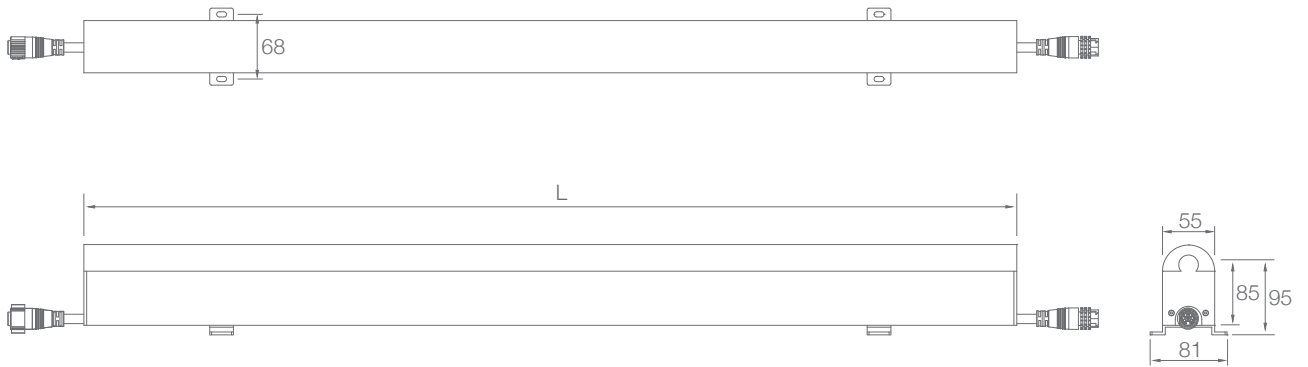

TUBE MAX

IP66 **PIXEL**

The unique optical PMMA diffuser offers shadowless and smooth mixing color,
The wide cover brings eye-catching effect,
Rapid easy installation is achieved with the built in power supply and quick plug connectors,
The connection can be extended up to 38 meters.

RGBW

RDM

Dimmable

Extreme Environments

IP66

AC-IN

Easy Installation

SPECIFICATION

MODEL	‣ TUBE MAX
OPERATING VOLTAGE	‣ AC 100–240V
POWER CONSUMPTION	‣ 8W/305mm, 32W/1220mm
LED TYPE	‣ SMD
COLOR RANGE	‣ 2700K,3000K,4000K,5000K,Tunable White,RGB,RGBW
PIXEL	‣ 8 Pixels/16 Pixels/1220mm
CRI	‣ 80min
SYSTEM EFFICIENCY	‣ 38lm/W@3000K
FWHM	‣ 150°
MATERIAL	‣ Aluminum + PMMA Cover
OPERATING TEMPERATURE	‣ -20°C ~ +55°C
STORAGE TEMPERATURE	‣ -25°C ~ +60°C
LIFE TIME	‣ 50,000 hours/L70 at 25°C
CONNECTION	‣ Quick-Plug
DIMENSIONS	‣ 1220(L)*55(W)*95(H)mm, 305/610/1000mm available
CABLE LENGTH	‣ 150mm
WATER PROOF	‣ IP66
CONTROL	‣ DMX/RDM
LIST	‣ CE

ORDER CODE	MODEL	LENGTH	PIXEL	POWER	CCT	CRI	OPTICS	VOLTAGE	CONTROL	COVER
EXAMPLE	TUBE MAX	- 1220	- 16	- 32	- RGBW	- N/A	- 150	- 220	- DMX	- MILKY

DIMENSIONS

Unit: mm

Leader Cable

Jumper Cable

OPTIC SELECTION