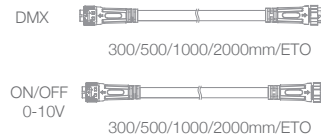

## SPECIFICATION

MODEL	▶ PIXEL MIDI SLIM
OPERATING VOLTAGE	▶ 24V DC, 48V DC
POWER CONSUMPTION	▶ 3.5W/305mm, 14.4W/1220mm
LED TYPE	▶ SMD
COLOR RANGE	▶ 2400K,2700K,3000K,4000K,5000K,Tunable White,RGB,RGBW
PIXEL	▶ 8 Pixels/12 Pixels/24 Pixels/1220mm
CRI	▶ 90min, 80min
SYSTEM EFFICIENCY	▶ 62lm/W@3000K
FWHM	▶ 120°
MATERIAL	▶ Aluminum + PMMA/Metallic Skin
OPERATING TEMPERATURE	▶ -20°C ~ +55°C
STORAGE TEMPERATURE	▶ -25°C ~ +60°C
LIFE TIME	▶ 50,000 hours/L70 at 25°C
CONNECTION	▶ Quick-Plug
DIMENSIONS	▶ 1220(L)*24(W)*50(H)mm(Flat Diffuser), 305/610/1000mm available 1220(L)*24(W)*55(H)mm(Dome Diffuser), 305/610/1000mm available
CABLE LENGTH	▶ 300mm
WATER PROOF	▶ IP66
CONTROL	▶ ON/OFF,DMX 0-10V Dim
LIST	▶ CE

ORDER CODE	MODEL	LENGTH	PIXEL	POWER	CCT	CRI	OPTICS	VOLTAGE	CONTROL	COVER
EXAMPLE	PIXEL MIDI SLIM	- 1220	- 12	- 14.4	- RGBW	- /	- 120	- 24	- DMX	- FD

**DIMENSIONS**

Unit: mm

**Leader Cable**

**Jumper Cable**

**OPTIC SELECTION**

120°

LED	Lumens	Watts	Efficacy
WHITE	674.40	12.00	56.20

CenterBeamLux	Illuminance at Distance
1292.44 lx	0.3m
293.46 lx	0.7m
143.38 lx	1.0m
80.40 lx	1.3m
51.59 lx	1.7m
35.51 lx	2.0m

2700K