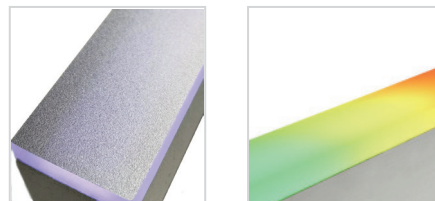

# PIXEL MIDI SLIM

IP66 **PIXEL**

The unique milky cover offers smooth light without any visible LED hotspots,  
 The 2 steps bin selection provides uniform light output upon request,  
 Ultra slim body results in easy installation.

## SPECIFICATION

MODEL	▶ PIXEL MIDI SLIM
OPERATING VOLTAGE	▶ 24V DC, 48V DC
POWER CONSUMPTION	▶ 3.5W/305mm, 14.4W/1220mm
LED TYPE	▶ SMD
COLOR RANGE	▶ 2400K,2700K,3000K,4000K,5000K,Tunable White,RGB,RGBW
PIXEL	▶ 8 Pixels/12 Pixels/24 Pixels/1220mm
CRI	▶ 90min, 80min
SYSTEM EFFICIENCY	▶ 62lm/W@3000K
FWHM	▶ 120°
MATERIAL	▶ Aluminum + PMMA/Metallic Skin
OPERATING TEMPERATURE	▶ -20°C ~ +55°C
STORAGE TEMPERATURE	▶ -25°C ~ +60°C
LIFE TIME	▶ 50,000 hours/L70 at 25°C
CONNECTION	▶ Quick-Plug
DIMENSIONS	▶ 1220(L)*24(W)*50(H)mm(Flat Diffuser), 305/610/1000mm available 1220(L)*24(W)*55(H)mm(Dome Diffuser), 305/610/1000mm available
CABLE LENGTH	▶ 300mm
WATER PROOF	▶ IP66
CONTROL	▶ ON/OFF,DMX 0-10V Dim
LIST	▶ CE