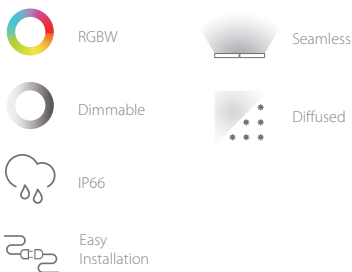

# PIXEL MIDI SLIM

IP66 **PIXEL**

The unique milky cover offers smooth light without any visible LED hotspots,  
 The 2 steps bin selection provides uniform light output upon request,  
 Ultra slim body results in easy installation.

## SPECIFICATION

MODEL	▶ PIXEL MIDI SLIM
OPERATING VOLTAGE	▶ 24V DC, 48V DC
POWER CONSUMPTION	▶ 3.5W/305mm, 14.4W/1220mm
LED TYPE	▶ SMD
COLOR RANGE	▶ 2400K,2700K,3000K,4000K,5000K,Tunable White,RGB,RGBW
PIXEL	▶ 8 Pixels/12 Pixels/24 Pixels/1220mm
CRI	▶ 90min, 80min
SYSTEM EFFICIENCY	▶ 62lm/W@3000K
FWHM	▶ 120°
MATERIAL	▶ Aluminum + PMMA/Metallic Skin
OPERATING TEMPERATURE	▶ -20°C ~ +55°C
STORAGE TEMPERATURE	▶ -25°C ~ +60°C
LIFE TIME	▶ 50,000 hours/L70 at 25°C
CONNECTION	▶ Quick-Plug
DIMENSIONS	▶ 1220(L)*24(W)*50(H)mm(Flat Diffuser), 305/610/1000mm available 1220(L)*24(W)*55(H)mm(Dome Diffuser), 305/610/1000mm available
CABLE LENGTH	▶ 300mm
WATER PROOF	▶ IP66
CONTROL	▶ ON/OFF,DMX 0-10V Dim
LIST	▶ CE