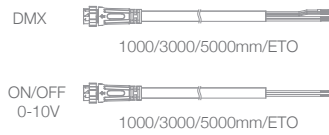

# PIXEL MIDI SLIM

IP66 **PIXEL**

The unique milky cover offers smooth light without any visible LED hotspots,  
 The 2 steps bin selection provides uniform light output upon request,  
 Ultra slim body results in easy installation.

## SPECIFICATION

MODEL	▶ PIXEL MIDI SLIM
OPERATING VOLTAGE	▶ 24V DC, 48V DC
POWER CONSUMPTION	▶ 3.5W/305mm, 14.4W/1220mm
LED TYPE	▶ SMD
COLOR RANGE	▶ 2400K,2700K,3000K,4000K,5000K,Tunable White,RGB,RGBW
PIXEL	▶ 8 Pixels/12 Pixels/24 Pixels/1220mm
CRI	▶ 90min, 80min
SYSTEM EFFICIENCY	▶ 62lm/W@3000K
FWHM	▶ 120°
MATERIAL	▶ Aluminum + PMMA/Metallic Skin
OPERATING TEMPERATURE	▶ -20°C ~ +55°C
STORAGE TEMPERATURE	▶ -25°C ~ +60°C
LIFE TIME	▶ 50,000 hours/L70 at 25°C
CONNECTION	▶ Quick-Plug
DIMENSIONS	▶ 1220(L)*24(W)*50(H)mm(Flat Diffuser), 305/610/1000mm available 1220(L)*24(W)*55(H)mm(Dome Diffuser), 305/610/1000mm available
CABLE LENGTH	▶ 300mm
WATER PROOF	▶ IP66
CONTROL	▶ ON/OFF,DMX 0-10V Dim
LIST	▶ CE

ORDER CODE	MODEL	LENGTH	PIXEL	POWER	CCT	CRI	OPTICS	VOLTAGE	CONTROL	COVER
EXAMPLE	PIXEL MIDI SLIM	- 1220	- 12	- 14.4	- RGBW	- /	- 120	- 24	- DMX	- FD

**DIMENSIONS**

Unit: mm

**Leader Cable**

**Jumper Cable**

**OPTIC SELECTION**

120°

LED	Lumens	Watts	Efficacy
WHITE	674.40	12.00	56.20

CenterBeamLux	Illuminance at Distance
1292.44 lx	0.3m
293.46 lx	0.7m
143.38 lx	1.0m
80.40 lx	1.3m
51.59 lx	1.7m
35.51 lx	2.0m

2700K