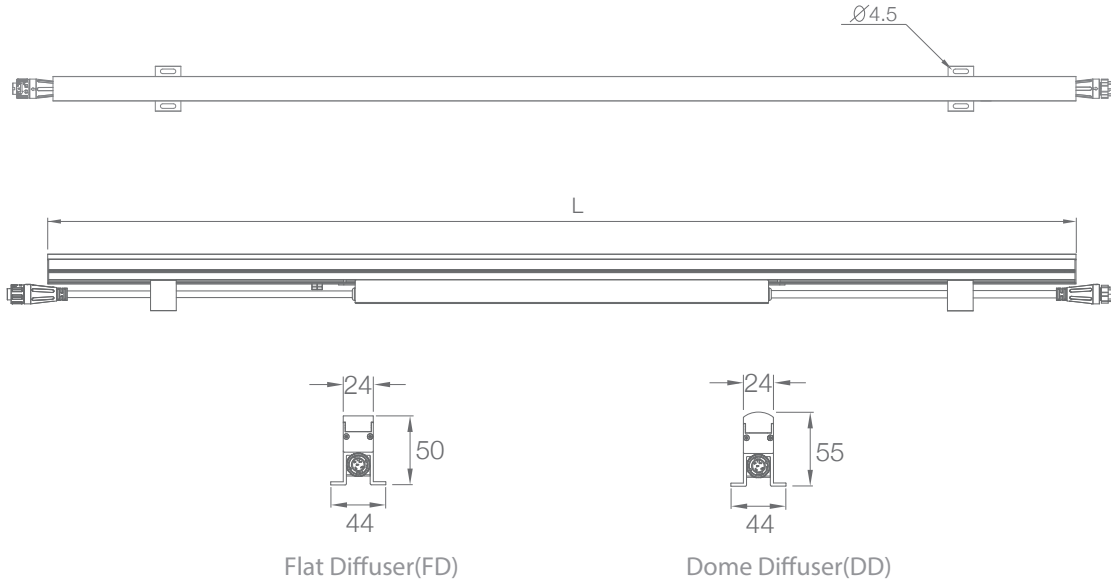

# PIXEL MIDI SLIM

IP66 **PIXEL**

The unique milky cover offers smooth light without any visible LED hotspots,  
 The 2 steps bin selection provides uniform light output upon request,  
 Ultra slim body results in easy installation.

## SPECIFICATION

MODEL	▶ PIXEL MIDI SLIM
OPERATING VOLTAGE	▶ 24V DC, 48V DC
POWER CONSUMPTION	▶ 3.5W/305mm, 14.4W/1220mm
LED TYPE	▶ SMD
COLOR RANGE	▶ 2400K,2700K,3000K,4000K,5000K,Tunable White,RGB,RGBW
PIXEL	▶ 8 Pixels/12 Pixels/24 Pixels/1220mm
CRI	▶ 90min, 80min
SYSTEM EFFICIENCY	▶ 62lm/W@3000K
FWHM	▶ 120°
MATERIAL	▶ Aluminum + PMMA/Metallic Skin
OPERATING TEMPERATURE	▶ -20°C ~ +55°C
STORAGE TEMPERATURE	▶ -25°C ~ +60°C
LIFE TIME	▶ 50,000 hours/L70 at 25°C
CONNECTION	▶ Quick-Plug
DIMENSIONS	▶ 1220(L)*24(W)*50(H)mm(Flat Diffuser), 305/610/1000mm available 1220(L)*24(W)*55(H)mm(Dome Diffuser), 305/610/1000mm available
CABLE LENGTH	▶ 300mm
WATER PROOF	▶ IP66
CONTROL	▶ ON/OFF,DMX 0-10V Dim
LIST	▶ CE

ORDER CODE	MODEL	LENGTH	PIXEL	POWER	CCT	CRI	OPTICS	VOLTAGE	CONTROL	COVER
EXAMPLE	PIXEL MIDI SLIM	- 1220	- 12	- 14.4	- RGBW	- /	- 120	- 24	- DMX	- FD

**DIMENSIONS**

Unit: mm

**Leader Cable**

**Jumper Cable**