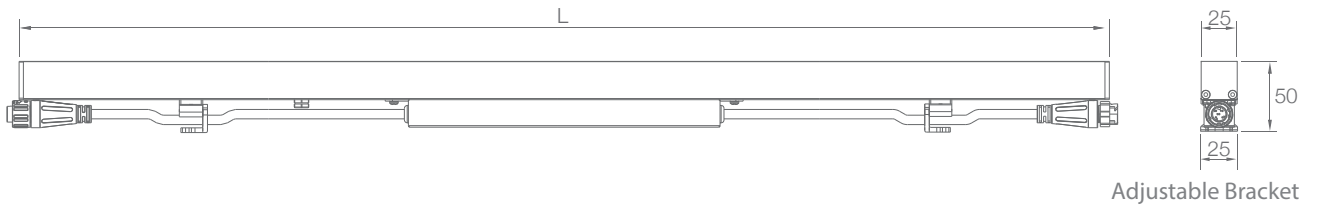

PIXEL SMART COVE OUTDOOR

IP66 **PIXEL**

The integrated optic offers superb color consistency without hotspots,
 The possesses low height profile and ultra slim design,
 The fixture delivers narrow beam angle for grazing,
 The control system provides balanced uniform light output.

RGBW

Easy Installation

Dimmable

Extreme Environments

Adjustable

IP66

SPECIFICATION

MODEL	› PIXEL SMART COVE OUTDOOR
OPERATING VOLTAGE	› 24V DC
POWER CONSUMPTION	› 6W/305mm, 25W/1220mm
LED TYPE	› SMD
COLOR RANGE	› 2700K,3000K,3500K,4000K,5000K,Tunable White,RGBW,RGBWW
PIXEL	› 12 Pixels/24Pixels/1220mm
CRI	› 90min, 80min
SYSTEM EFFICIENCY	› 54lm/W@4000K
FWHM	› Integrated lens: 20°*90°, 40°*90°, 60°*90°
MATERIAL	› Aluminum + Tempered Glass
OPERATING TEMPERATURE	› -20°C ~ +55°C
STORAGE TEMPERATURE	› -25°C ~ +60°C
LIFE TIME	› 50,000 hours/L70 at 25°C
CONNECTION	› Quick-Plug
DIMENSIONS	› 1220(L)*25(W)*50(H)mm(Adjustable Bracket) 1220(L)*25(W)*48(H)mm(Dual Sides Bracket) 305/500/1000mm available
WATER PROOF	› 300mm
WATER PROOF	› IP20,IP66
CONTROL	› DMX
LIST	› CE

ORDER CODE	MODEL	LENGTH	PIXEL	POWER	CCT	CRI	OPTICS	VOLTAGE	CONTROL	COVER
EXAMPLE	PIXEL SMART COVE OUTDOOR	- 1220	- 12	- 25	- RGBW	- N/A	- 2090	- 24	- DMX	

DIMENSIONS

Unit: mm

Leader Cable

Jumper Cable

OPTIC SELECTION

20°X90°

LED	Lumens	Watts	Efficacy
WHITE	1200.00	25.00	48.00

CenterBeamLux	Illuminance at Distance
178.90 lx	0.8m
44.85 lx	1.7m
19.92 lx	2.5m
10.95 lx	3.3m
7.18 lx	4.2m
4.98 lx	5.0m

■ Ver. Spread: 22.5° ■ Horiz. Spread: 79.0°