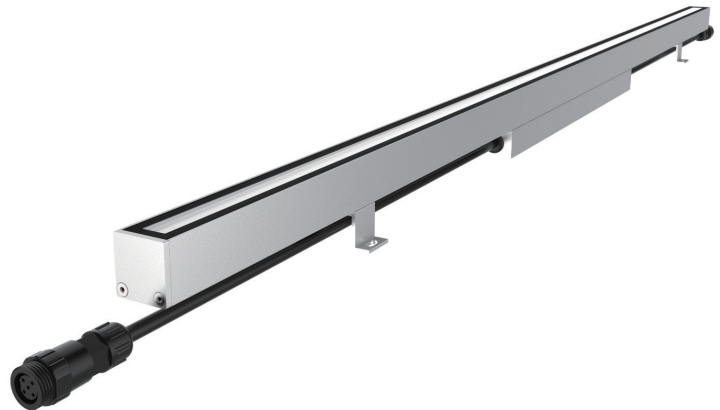

PIXEL SMART COVE OUTDOOR

IP66 **PIXEL**

The integrated optic offers superb color consistency without hotspots,
 The possesses low height profile and ultra slim design,
 The fixture delivers narrow beam angle for grazing,
 The control system provides balanced uniform light output.

RGBW

Easy Installation

Dimmable

Extreme Environments

Adjustable

IP66

SPECIFICATION

MODEL	› PIXEL SMART COVE OUTDOOR
OPERATING VOLTAGE	› 24V DC
POWER CONSUMPTION	› 6W/305mm, 25W/1220mm
LED TYPE	› SMD
COLOR RANGE	› 2700K,3000K,3500K,4000K,5000K,Tunable White,RGBW,RGBWW
PIXEL	› 12 Pixels/24Pixels/1220mm
CRI	› 90min, 80min
SYSTEM EFFICIENCY	› 54lm/W@4000K
FWHM	› Integrated lens: 20°*90°, 40°*90°, 60°*90°
MATERIAL	› Aluminum + Tempered Glass
OPERATING TEMPERATURE	› -20°C ~ +55°C
STORAGE TEMPERATURE	› -25°C ~ +60°C
LIFE TIME	› 50,000 hours/L70 at 25°C
CONNECTION	› Quick-Plug
DIMENSIONS	› 1220(L)*25(W)*50(H)mm(Adjustable Bracket) 1220(L)*25(W)*48(H)mm(Dual Sides Bracket) 305/500/1000mm available
WATER PROOF	› 300mm
WATER PROOF	› IP20,IP66
CONTROL	› DMX
LIST	› CE

ORDER CODE	MODEL	LENGTH	PIXEL	POWER	CCT	CRI	OPTICS	VOLTAGE	CONTROL	COVER
EXAMPLE	PIXEL SMART COVE OUTDOOR	- 1220	- 12	- 25	- RGBW	- N/A	- 2090	- 24	- DMX	

DIMENSIONS

Unit: mm

Leader Cable

Jumper Cable

OPTIC SELECTION