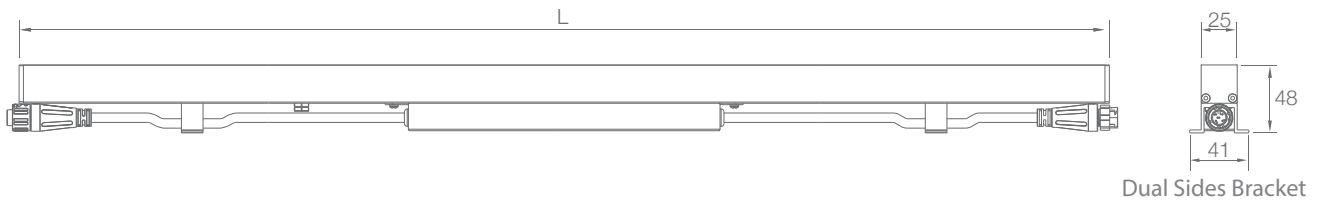

PIXEL SMART COVE OUTDOOR

IP66 **PIXEL**

The integrated optic offers superb color consistency without hotspots,
 The possesses low height profile and ultra slim design,
 The fixture delivers narrow beam angle for grazing,
 The control system provides balanced uniform light output.

RGBW

Easy Installation

Dimmable

Extreme Environments

Adjustable

IP66

SPECIFICATION

MODEL	› PIXEL SMART COVE OUTDOOR
OPERATING VOLTAGE	› 24V DC
POWER CONSUMPTION	› 6W/305mm, 25W/1220mm
LED TYPE	› SMD
COLOR RANGE	› 2700K,3000K,3500K,4000K,5000K,Tunable White,RGBW,RGBWW
PIXEL	› 12 Pixels/24Pixels/1220mm
CRI	› 90min, 80min
SYSTEM EFFICIENCY	› 54lm/W@4000K
FWHM	› Integrated lens: 20°*90°, 40°*90°, 60°*90°
MATERIAL	› Aluminum + Tempered Glass
OPERATING TEMPERATURE	› -20°C ~ +55°C
STORAGE TEMPERATURE	› -25°C ~ +60°C
LIFE TIME	› 50,000 hours/L70 at 25°C
CONNECTION	› Quick-Plug
DIMENSIONS	› 1220(L)*25(W)*50(H)mm(Adjustable Bracket) 1220(L)*25(W)*48(H)mm(Dual Sides Bracket) 305/500/1000mm available
WATER PROOF	› 300mm
WATER PROOF	› IP20,IP66
CONTROL	› DMX
LIST	› CE

ORDER CODE	MODEL	LENGTH	PIXEL	POWER	CCT	CRI	OPTICS	VOLTAGE	CONTROL	COVER
EXAMPLE	PIXEL SMART COVE OUTDOOR	- 1220	- 12	- 25	- RGBW	- N/A	- 2090	- 24	- DMX	

DIMENSIONS

Unit: mm

Leader Cable

Jumper Cable

OPTIC SELECTION

20°X90°

LED	Lumens	Watts	Efficacy
WHITE	1200.00	25.00	48.00

CenterBeamLux	Illuminance at Distance
178.90 lx	0.8m
44.85 lx	1.7m
19.92 lx	2.5m
10.95 lx	3.3m
7.18 lx	4.2m
4.98 lx	5.0m

■ Ver. Spread: 22.5° ■ Horiz. Spread: 79.0°