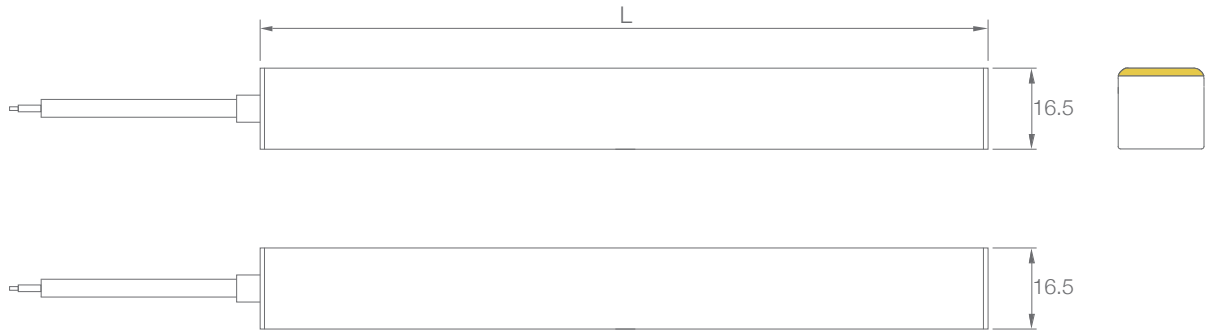

PIXEL FLEX SLIM TOP BENDED

IP67 **PIXEL**

Ultra flexible body designed for any curve or shape,
The high quality diffuser creates smooth light for direct view with high CRI>90,
Various length versions are available upon request,
The system provides seamless continuous connection for lighting.

RGBW

Diffused

Dimmable

IP67

Easy Installation

SPECIFICATION

MODEL	▶ PIXEL FLEX SLIM TOP BENDED
OPERATING VOLTAGE	▶ 24V DC
POWER CONSUMPTION	▶ 6W/meter, 9.6W/meter, 14.4W/meter
LED TYPE	▶ SMD
COLOR RANGE	▶ 2400K,2700K,3000K,4000K,5000K,Tunable White,RGB,RGBW
PIXEL	▶ 8Pixels/meter, 10Pixels/meter, 12Pixels/meter
CRI	▶ 90min, 80min
SYSTEM EFFICIENCY	▶ 63lm/W@3000K
FWHM	▶ 120°
MATERIAL	▶ ECO PVC
OPERATING TEMPERATURE	▶ -20°C ~ +55°C
STORAGE TEMPERATURE	▶ -25°C ~ +60°C
LIFE TIME	▶ 50,000 hours/L70 at 25°C
CONNECTION	▶ Quick-Plug
DIMENSIONS	▶ 1000(L)*16.5(W)*16.5(H)mm, Max 10meters, ETO length available
CABLE LENGTH	▶ 600mm
WATER PROOF	▶ IP67
CONTROL	▶ DMX
LIST	▶ CE

ORDER CODE	MODEL	LENGTH	PIXEL	POWER	CCT	CRI	OPTICS	VOLTAGE	CONTROL	COVER
EXAMPLE	PIXEL FLEX SLIM TOP BENDED	- 1000	- 10	- 14.4	- RGBW	- N/A	- 120	- 24	- DMX	- MILKY

DIMENSIONS

Unit: mm

Cable From Side

Cable From Bottom

Cable From End

Mounting Track

Mounting Clip

Flex Mounting Track(SSL)

R ≥ 60mm

OPTIC SELECTION

120°

LED	Lumens	Watts	Efficacy
WHITE	336.76	5.50	63.14