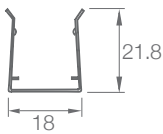

ORDER CODE	MODEL	LENGTH	PIXEL	POWER	CCT	CRI	OPTICS	VOLTAGE	CONTROL	COVER
EXAMPLE	PIXEL FLEX SLIM TOP BENDED	- 1000	- 10	- 14.4	- RGBW	- N/A	- 120	- 24	- DMX	- MILKY

DIMENSIONS

Unit: mm

Cable From Side

Cable From Bottom

Cable From End

Mounting Track

Mounting Clip

Flex Mounting Track(SSL)

R ≥ 60mm

OPTIC SELECTION

120°

LED	Lumens	Watts	Efficacy
WHITE	336.76	5.50	63.14

CenterBeamLux	Illuminance at Distance
669.25 lx	0.3m
167.39 lx	0.7m
74.39 lx	1.0m
38.88 lx	1.3m
26.56 lx	1.7m
18.58 lx	2.0m

■ Ver. Spread: 125.4° ■ Horiz. Spread: 162.7°

120°

LED	Lumens	Watts	Efficacy
WHITE	595.00	9.60	61.97