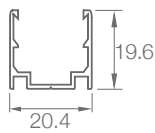

Mounting Track

Mounting Clip