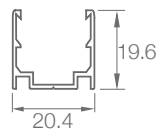

DIMENSIONS

Unit: mm

Mounting Clip

R ≥ 60mm

OPTIC SELECTION

120°

LED	Lumens	Watts	Efficacy
WHITE	336.76	5.50	63.14

CenterBeamLux	Illuminance at Distance
669.25 lx	0.3m
167.39 lx	0.7m
74.39 lx	1.0m
38.88 lx	1.3m
26.56 lx	1.7m
18.58 lx	2.0m

■ Ver. Spread: 125.4°   ■ Horiz. Spread: 162.7°

120°

LED	Lumens	Watts	Efficacy
WHITE	595.00	9.60	61.97

CenterBeamLux	Illuminance at Distance
1142.31 lx	0.3m
285.56 lx	0.7m
126.24 lx	1.0m
71.18 lx	1.3m
45.66 lx	1.7m
31.71 lx	2.0m

■ Ver. Spread: 128.0°   ■ Horiz. Spread: 162.5°

3000K