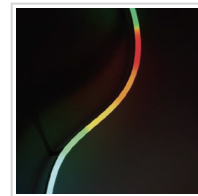

PIXEL FLEX SLIM TOP BENDED

IP67 **PIXEL**

Ultra flexible body designed for any curve or shape,
The high quality diffuser creates smooth light for direct view with high CRI>90,
Various length versions are available upon request,
The system provides seamless continuous connection for lighting.

RGBW

Diffused

Dimmable

IP67

Easy Installation

SPECIFICATION

MODEL	▶ PIXEL FLEX SLIM TOP BENDED
OPERATING VOLTAGE	▶ 24V DC
POWER CONSUMPTION	▶ 6W/meter, 9.6W/meter, 14.4W/meter
LED TYPE	▶ SMD
COLOR RANGE	▶ 2400K,2700K,3000K,4000K,5000K,Tunable White,RGB,RGBW
PIXEL	▶ 8Pixels/meter, 10Pixels/meter, 12Pixels/meter
CRI	▶ 90min, 80min
SYSTEM EFFICIENCY	▶ 63lm/W@3000K
FWHM	▶ 120°
MATERIAL	▶ ECO PVC
OPERATING TEMPERATURE	▶ -20°C ~ +55°C
STORAGE TEMPERATURE	▶ -25°C ~ +60°C
LIFE TIME	▶ 50,000 hours/L70 at 25°C
CONNECTION	▶ Quick-Plug
DIMENSIONS	▶ 1000(L)*16.5(W)*16.5(H)mm, Max 10meters, ETO length available
CABLE LENGTH	▶ 600mm
WATER PROOF	▶ IP67
CONTROL	▶ DMX
LIST	▶ CE