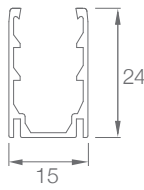

RGBW

Diffused

Dimmable

IP67

Easy Installation

SPECIFICATION

MODEL	▶ PIXEL FLEX SLIM SIDE BENDED
OPERATING VOLTAGE	▶ 24V DC
POWER CONSUMPTION	▶ 6W/meter, 9.6W/meter, 14.4W/meter
LED TYPE	▶ SMD
COLOR RANGE	▶ 2400K,2700K,3000K,4000K,5000K,Tunable White,RGB,RGBW
PIXEL	▶ 8Pixels/meter,10Pixels/meter,12Pixels/meter
CRI	▶ 90min, 80min
SYSTEM EFFICIENCY	▶ 36lm/W@3000K
FWHM	▶ 120°
MATERIAL	▶ ECO PVC
OPERATING TEMPERATURE	▶ -20°C ~ +55°C
STORAGE TEMPERATURE	▶ -25°C ~ +60°C
LIFE TIME	▶ 50,000 hours/L70 at 25°C
CONNECTION	▶ Quick-Plug
DIMENSIONS	▶ 1000(L)*12(W)*21(H)mm, Max10 meters, ETO length available
CABLE LENGTH	▶ 600mm
WATER PROOF	▶ IP67
CONTROL	▶ DMX
LIST	▶ CE

ORDER CODE	MODEL	LENGTH	PIXEL	POWER	CCT	CRI	OPTICS	VOLTAGE	CONTROL	COVER
EXAMPLE	PIXEL FLEX SLIM SIDE BENDED	- 1000	- 10	- 14.4	- RGBW	- N/A	- 120	- 24	- DMX	- MILKY

DIMENSIONS

Unit: mm

Cable From Side

Cable From Bottom

Cable From End

Mounting Track

Mounting Clip

Flex Mounting Track(SSL)

R ≥ 60mm

OPTIC SELECTION

120°

LED	Lumens	Watts	Efficacy
WHITE	181.15	5.00	36.23