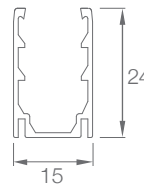

RGBW

Diffused

Dimmable

IP67

Easy Installation

SPECIFICATION

MODEL	▶ PIXEL FLEX SLIM SIDE BENDED
OPERATING VOLTAGE	▶ 24V DC
POWER CONSUMPTION	▶ 6W/meter, 9.6W/meter, 14.4W/meter
LED TYPE	▶ SMD
COLOR RANGE	▶ 2400K,2700K,3000K,4000K,5000K,Tunable White,RGB,RGBW
PIXEL	▶ 8Pixels/meter,10Pixels/meter,12Pixels/meter
CRI	▶ 90min, 80min
SYSTEM EFFICIENCY	▶ 36lm/W@3000K
FWHM	▶ 120°
MATERIAL	▶ ECO PVC
OPERATING TEMPERATURE	▶ -20°C ~ +55°C
STORAGE TEMPERATURE	▶ -25°C ~ +60°C
LIFE TIME	▶ 50,000 hours/L70 at 25°C
CONNECTION	▶ Quick-Plug
DIMENSIONS	▶ 1000(L)*12(W)*21(H)mm, Max10 meters, ETO length available
CABLE LENGTH	▶ 600mm
WATER PROOF	▶ IP67
CONTROL	▶ DMX
LIST	▶ CE

ORDER CODE	MODEL	LENGTH	PIXEL	POWER	CCT	CRI	OPTICS	VOLTAGE	CONTROL	COVER
EXAMPLE	PIXEL FLEX SLIM SIDE BENDED	- 1000	- 10	- 14.4	- RGBW	- N/A	- 120	- 24	- DMX	- MILKY

DIMENSIONS

Unit: mm

Cable From Side

Cable From Bottom

Cable From End

Mounting Track

Mounting Clip

Flex Mounting Track(SSL)

R ≥ 60mm

OPTIC SELECTION

120°

LED	Lumens	Watts	Efficacy
WHITE	181.15	5.00	36.23