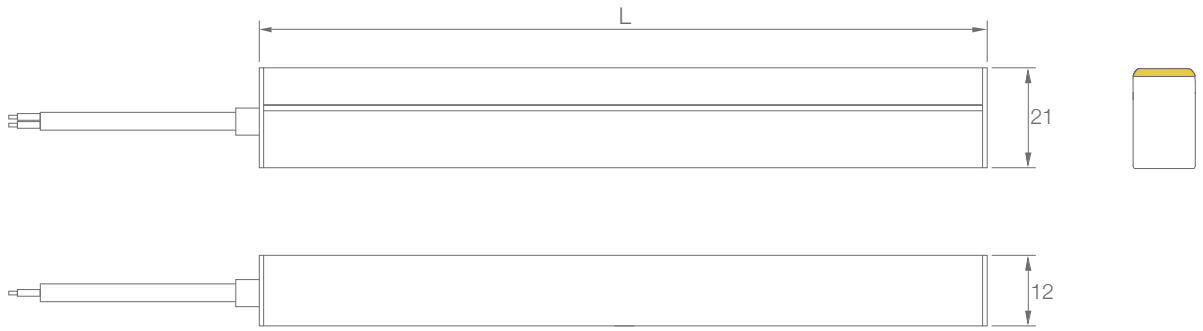

PIXEL FLEX SLIM SIDE BENDED

IP67 **STRIP**

- Ultra flexible body designed for any curve or shape,
- The high quality diffuser creates smooth light for direct view with high CRI>90,
- Various length versions are available upon request,
- The system provides seamless continuous connection for lighting.

RGBW

Diffused

Dimmable

IP67

Easy Installation

SPECIFICATION

MODEL	▶ PIXEL FLEX SLIM SIDE BENDED
OPERATING VOLTAGE	▶ 24V DC
POWER CONSUMPTION	▶ 6W/meter, 9.6W/meter, 14.4W/meter
LED TYPE	▶ SMD
COLOR RANGE	▶ 2400K,2700K,3000K,4000K,5000K,Tunable White,RGB,RGBW
PIXEL	▶ 8Pixels/meter,10Pixels/meter,12Pixels/meter
CRI	▶ 90min, 80min
SYSTEM EFFICIENCY	▶ 36lm/W@3000K
FWHM	▶ 120°
MATERIAL	▶ ECO PVC
OPERATING TEMPERATURE	▶ -20°C ~ +55°C
STORAGE TEMPERATURE	▶ -25°C ~ +60°C
LIFE TIME	▶ 50,000 hours/L70 at 25°C
CONNECTION	▶ Quick-Plug
DIMENSIONS	▶ 1000(L)*12(W)*21(H)mm, Max10 meters, ETO length available
CABLE LENGTH	▶ 600mm
WATER PROOF	▶ IP67
CONTROL	▶ DMX
LIST	▶ CE

ORDER CODE	MODEL	LENGTH	PIXEL	POWER	CCT	CRI	OPTICS	VOLTAGE	CONTROL	COVER
EXAMPLE	PIXEL FLEX SLIM SIDE BENDED	- 1000	- 10	- 14.4	- RGBW	- N/A	- 120	- 24	- DMX	- MILKY

DIMENSIONS

Unit: mm

Cable From Side

Cable From Bottom

Cable From End

Mounting Track

Mounting Clip

Flex Mounting Track(SSL)

R ≥ 60mm

OPTIC SELECTION

120°

LED	Lumens	Watts	Efficacy
WHITE	181.15	5.00	36.23