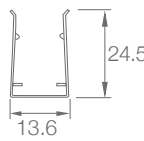

ORDER CODE	MODEL	LENGTH	PIXEL	POWER	CCT	CRI	OPTICS	VOLTAGE	CONTROL	COVER
EXAMPLE	PIXEL FLEX SLIM SIDE BENDED	- 1000	- 10	- 14.4	- RGBW	- N/A	- 120	- 24	- DMX	- MILKY

DIMENSIONS

Unit: mm

Cable From Side

Cable From Bottom

Cable From End

Mounting Track

Mounting Clip

Flex Mounting Track(SSL)

R ≥ 60mm

OPTIC SELECTION

120°

LED	Lumens	Watts	Efficacy
WHITE	181.15	5.00	36.23

CenterBeamLux	Illuminance at Distance
378.87 lx	0.3m
94.57 lx	0.7m
41.84 lx	1.0m
21.87 lx	1.3m
14.94 lx	1.7m
10.44 lx	2.0m

■ Ver. Spread: 115.4° ■ Horiz. Spread: 122.7°

120°

LED	Lumens	Watts	Efficacy
WHITE	314.82	9.61	32.76