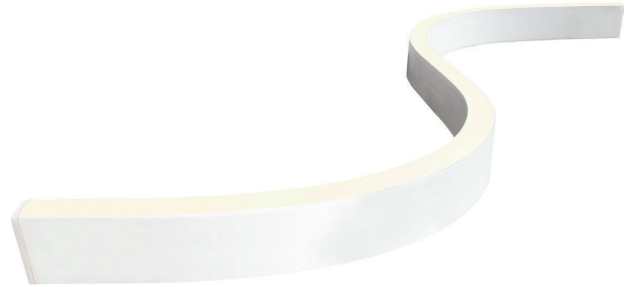

PIXEL FLEX SLIM SIDE BENDED

IP67 **STRIP**

- Ultra flexible body designed for any curve or shape,
- The high quality diffuser creates smooth light for direct view with high CRI>90,
- Various length versions are available upon request,
- The system provides seamless continuous connection for lighting.

RGBW

Diffused

Dimmable

IP67

Easy Installation

SPECIFICATION

MODEL	▶ PIXEL FLEX SLIM SIDE BENDED
OPERATING VOLTAGE	▶ 24V DC
POWER CONSUMPTION	▶ 6W/meter, 9.6W/meter, 14.4W/meter
LED TYPE	▶ SMD
COLOR RANGE	▶ 2400K,2700K,3000K,4000K,5000K,Tunable White,RGB,RGBW
PIXEL	▶ 8Pixels/meter,10Pixels/meter,12Pixels/meter
CRI	▶ 90min, 80min
SYSTEM EFFICIENCY	▶ 36lm/W@3000K
FWHM	▶ 120°
MATERIAL	▶ ECO PVC
OPERATING TEMPERATURE	▶ -20°C ~ +55°C
STORAGE TEMPERATURE	▶ -25°C ~ +60°C
LIFE TIME	▶ 50,000 hours/L70 at 25°C
CONNECTION	▶ Quick-Plug
DIMENSIONS	▶ 1000(L)*12(W)*21(H)mm, Max10 meters, ETO length available
CABLE LENGTH	▶ 600mm
WATER PROOF	▶ IP67
CONTROL	▶ DMX
LIST	▶ CE

ORDER CODE	MODEL	LENGTH	PIXEL	POWER	CCT	CRI	OPTICS	VOLTAGE	CONTROL	COVER
EXAMPLE	PIXEL FLEX SLIM SIDE BENDED	- 1000	- 10	- 14.4	- RGBW	- N/A	- 120	- 24	- DMX	- MILKY

DIMENSIONS

Unit: mm

Cable From Side

Cable From Bottom

Cable From End

Mounting Track

Mounting Clip

Flex Mounting Track(SSL)

R ≥ 60mm

OPTIC SELECTION

120°

LED	Lumens	Watts	Efficacy
WHITE	181.15	5.00	36.23