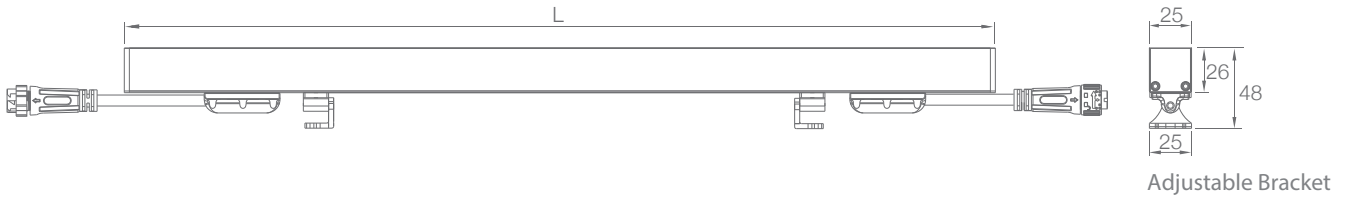

SMART COVE OUTDOOR

IP66 **GRAZE**

The integrated optic offers superb color consistency without hotspots,
 The possesses low height profile and ultra slim design,
 The fixture delivers narrow beam angle for grazing,
 The control system provides balanced uniform light output.

RGBW

Easy Installation

Dimmable

Extreme Environments

Adjustable

IP66

SPECIFICATION

MODEL	› SMART COVE OUTDOOR
OPERATING VOLTAGE	› 24V DC, 48V DC
POWER CONSUMPTION	› 8W/305mm, 32W/1220mm
LED TYPE	› SMD
COLOR RANGE	› 2700K,3000K,3500K,4000K,5000K,Tunable White,RGBW
CRI	› 90min, 80min
SYSTEM EFFICIENCY	› 48lm/W@2700K
FWHM	› Integrated lens: 20°*90°, 40°*90°, 60°*90° / 120°
MATERIAL	› Aluminum + Tempered Glass
OPERATING TEMPERATURE	› -20°C ~ +55°C
STORAGE TEMPERATURE	› -25°C ~ +60°C
LIFE TIME	› 50,000 hours/L70 at 35°C
CONNECTION	› Quick-Plug
DIMENSIONS	› 1220(L)*25(W)*29(H)mm (Flat Bracket) 1220(L)*25(W)*48(H)mm (Adjustable Bracket) 305/610/915/1000mm ETO available
WATER PROOF	› 300mm
WATER PROOF	› IP66
CONTROL	› ON/OFF, DMX (Remote), 0-10V Dim
LIST	› CE

ORDER CODE	MODEL	LENGTH	POWER	CCT	CRI	OPTICS	VOLTAGE	CONTROL	ACC
EXAMPLE	SMART COVE OUTDOOR -	1220	- 32	- 3000K	- 90	- 2090	- 24	- ON/OFF	

DIMENSIONS

Unit: mm

Flat Bracket

Adjustable Bracket

Leader Cable

Jumper Cable

Barn Door(BD)

OPTIC SELECTION

20°X90°

LED	Lumens	Watts	Efficacy
WHITE	1536.00	32.00	48.00

CenterBeamLux	Illuminance at Distance
229.66 lx	0.8m
57.42 lx	1.7m
25.52 lx	2.5m
14.35 lx	3.3m
9.19 lx	4.2m
6.38 lx	5.0m