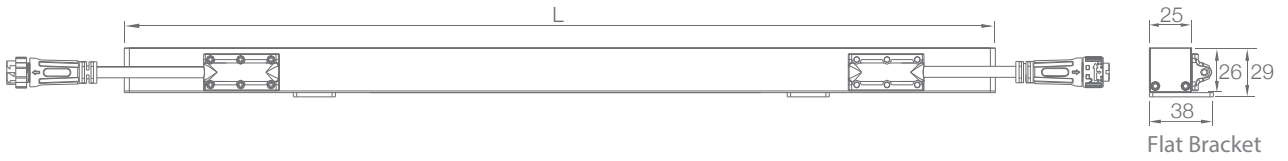

RGBW

Easy Installation

Dimmable

Extreme Environments

Adjustable

IP66

SPECIFICATION

MODEL	› SMART COVE OUTDOOR
OPERATING VOLTAGE	› 24V DC, 48V DC
POWER CONSUMPTION	› 8W/305mm, 32W/1220mm
LED TYPE	› SMD
COLOR RANGE	› 2700K,3000K,3500K,4000K,5000K,Tunable White,RGBW
CRI	› 90min, 80min
SYSTEM EFFICIENCY	› 48lm/W@2700K
FWHM	› Integrated lens: 20°*90°, 40°*90°, 60°*90° / 120°
MATERIAL	› Aluminum + Tempered Glass
OPERATING TEMPERATURE	› -20°C ~ +55°C
STORAGE TEMPERATURE	› -25°C ~ +60°C
LIFE TIME	› 50,000 hours/L70 at 35°C
CONNECTION	› Quick-Plug
DIMENSIONS	› 1220(L)*25(W)*29(H)mm (Flat Bracket) 1220(L)*25(W)*48(H)mm (Adjustable Bracket) 305/610/915/1000mm ETO available
WATER PROOF	› 300mm
WATER PROOF	› IP66
CONTROL	› ON/OFF, DMX (Remote), 0-10V Dim
LIST	› CE

ORDER CODE	MODEL	LENGTH	POWER	CCT	CRI	OPTICS	VOLTAGE	CONTROL	ACC
EXAMPLE	SMART COVE OUTDOOR -	1220	- 32	- 3000K	- 90	- 2090	- 24	- ON/OFF	

DIMENSIONS

Unit: mm

Flat Bracket

Adjustable Bracket

Leader Cable

Jumper Cable

Barn Door(BD)

OPTIC SELECTION

20°X90°

LED	Lumens	Watts	Efficacy
WHITE	1536.00	32.00	48.00

CenterBeamLux	Illuminance at Distance
229.66 lx	0.8m
57.42 lx	1.7m
25.52 lx	2.5m
14.35 lx	3.3m
9.19 lx	4.2m
6.38 lx	5.0m