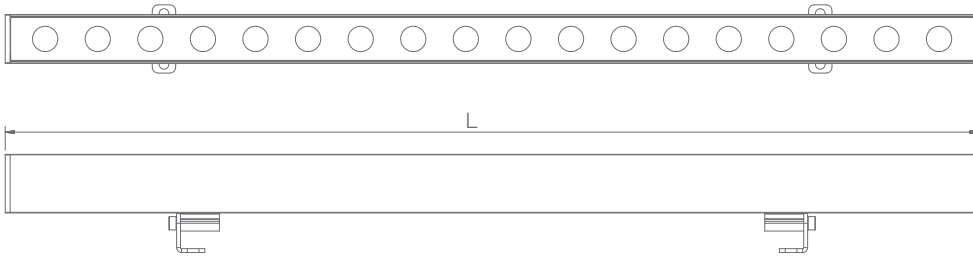

LP-LINEAR DC

IP66 **GRAZE**

A low height profile for limited space,
End to End connection makes installation easier,
Various beam angles are available,
Choose from customized color temperatures.

RGBW

Easy Installation

Dimmable

RDM

Adjustable

Extreme Environments

IP66

SPECIFICATION

MODEL	› LP-LINEAR DC
OPERATING VOLTAGE	› 24V DC
POWER CONSUMPTION	› 4W/305mm, 14W/1220mm
LED TYPE	› SMD, High Power LED
COLOR RANGE	› 2700K,3000K,4000K,5000K,Tunable White,RGB,RGBW
CRI	› 90min, 80min
SYSTEM EFFICIENCY	› 61lm/W@3000K
FWHM	› 10°*40°, 20°*40°, 40°
MATERIAL	› Aluminum + Tempered Glass
OPERATING TEMPERATURE	› -20°C ~ +55°C
STORAGE TEMPERATURE	› -25°C ~ +60°C
LIFE TIME	› 50,000 hours/L70 at 25°C
CONNECTION	› Quick-Plug
DIMENSIONS	› 1220(L)*25(W)*33(H)mm (Flat Bracket) › 1220(L)*25(W)*50(H)mm (Adjustable Bracket) › 305/500/1000mm available
CABLE LENGTH	› 300mm
WATER PROOF	› IP66
CONTROL	› ON/OFF, DMX/RDM, 0-10V Dim
LIST	› CE

ORDER CODE	MODEL	LENGTH	POWER	CCT	CRI	OPTICS	VOLTAGE	CONTROL	ACC
EXAMPLE	LP-LINEAR DC	- 1220	- 14	- 3000K	- 90	- 1040	- 24	- ON/OFF	

DIMENSIONS

Unit: mm

Flat Bracket

Adjustable Bracket

Louver

Barn Door(BD)

Leader Cable