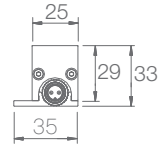

LP-LINEAR DC

IP66 **GRAZE**

A low height profile for limited space,
End to End connection makes installation easier,
Various beam angles are available,
Choose from customized color temperatures.

RGBW

Easy Installation

Dimmable

RDM

Adjustable

Extreme Environments

IP66

SPECIFICATION

MODEL	› LP-LINEAR DC
OPERATING VOLTAGE	› 24V DC
POWER CONSUMPTION	› 4W/305mm, 14W/1220mm
LED TYPE	› SMD, High Power LED
COLOR RANGE	› 2700K,3000K,4000K,5000K,Tunable White,RGB,RGBW
CRI	› 90min, 80min
SYSTEM EFFICIENCY	› 61lm/W@3000K
FWHM	› 10°*40°, 20°*40°, 40°
MATERIAL	› Aluminum + Tempered Glass
OPERATING TEMPERATURE	› -20°C ~ +55°C
STORAGE TEMPERATURE	› -25°C ~ +60°C
LIFE TIME	› 50,000 hours/L70 at 25°C
CONNECTION	› Quick-Plug
DIMENSIONS	› 1220(L)*25(W)*33(H)mm (Flat Bracket) › 1220(L)*25(W)*50(H)mm (Adjustable Bracket) › 305/500/1000mm available
CABLE LENGTH	› 300mm
WATER PROOF	› IP66
CONTROL	› ON/OFF, DMX/RDM, 0-10V Dim
LIST	› CE

ORDER CODE	MODEL	LENGTH	POWER	CCT	CRI	OPTICS	VOLTAGE	CONTROL	ACC
EXAMPLE	LP-LINEAR DC	- 1220	- 14	- 3000K	- 90	- 1040	- 24	- ON/OFF	

DIMENSIONS

Unit: mm

Flat Bracket

Adjustable Bracket

Louver

Barn Door(BD)

Leader Cable