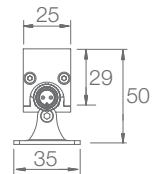

LP-LINEAR DC

IP66 **GRAZE**

A low height profile for limited space,
End to End connection makes installation easier,
Various beam angles are available,
Choose from customized color temperatures.

RGBW

Easy Installation

Dimmable

RDM

Adjustable

Extreme Environments

IP66

SPECIFICATION

MODEL	› LP-LINEAR DC
OPERATING VOLTAGE	› 24V DC
POWER CONSUMPTION	› 4W/305mm, 14W/1220mm
LED TYPE	› SMD, High Power LED
COLOR RANGE	› 2700K,3000K,4000K,5000K,Tunable White,RGB,RGBW
CRI	› 90min, 80min
SYSTEM EFFICIENCY	› 61lm/W@3000K
FWHM	› 10°*40°, 20°*40°, 40°
MATERIAL	› Aluminum + Tempered Glass
OPERATING TEMPERATURE	› -20°C ~ +55°C
STORAGE TEMPERATURE	› -25°C ~ +60°C
LIFE TIME	› 50,000 hours/L70 at 25°C
CONNECTION	› Quick-Plug
DIMENSIONS	› 1220(L)*25(W)*33(H)mm (Flat Bracket) › 1220(L)*25(W)*50(H)mm (Adjustable Bracket) › 305/500/1000mm available
CABLE LENGTH	› 300mm
WATER PROOF	› IP66
CONTROL	› ON/OFF, DMX/RDM, 0-10V Dim
LIST	› CE

ORDER CODE	MODEL	LENGTH	POWER	CCT	CRI	OPTICS	VOLTAGE	CONTROL	ACC
EXAMPLE	LP-LINEAR DC	- 1220	- 14	- 3000K	- 90	- 1040	- 24	- ON/OFF	

DIMENSIONS

Unit: mm

Flat Bracket

Adjustable Bracket

Louver

Barn Door(BD)

Leader Cable

Jumper Cable

OPTIC SELECTION

20°X40°

LED	Lumens	Watts	Efficacy
WHITE	843.84	14.40	58.60

CenterBeamLux	Illuminance at Distance
469.71 lx	1.7m
117.13 lx	3.3m
52.06 lx	5.0m
29.28 lx	6.7m
18.74 lx	8.3m
12.88 lx	10.0m