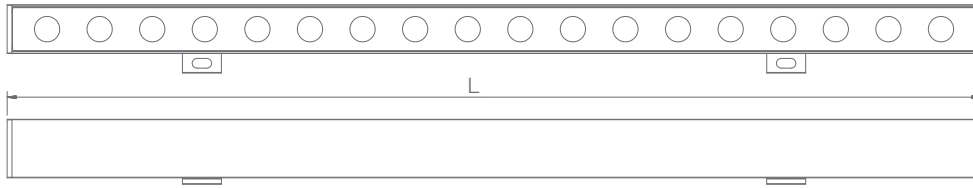

LP-LINEAR DC

IP66 **GRAZE**

A low height profile for limited space,
End to End connection makes installation easier,
Various beam angles are available,
Choose from customized color temperatures.

RGBW

Easy Installation

Dimmable

RDM

Adjustable

Extreme Environments

IP66

SPECIFICATION

MODEL	› LP-LINEAR DC
OPERATING VOLTAGE	› 24V DC
POWER CONSUMPTION	› 4W/305mm, 14W/1220mm
LED TYPE	› SMD, High Power LED
COLOR RANGE	› 2700K,3000K,4000K,5000K,Tunable White,RGB,RGBW
CRI	› 90min, 80min
SYSTEM EFFICIENCY	› 61lm/W@3000K
FWHM	› 10°*40°, 20°*40°, 40°
MATERIAL	› Aluminum + Tempered Glass
OPERATING TEMPERATURE	› -20°C ~ +55°C
STORAGE TEMPERATURE	› -25°C ~ +60°C
LIFE TIME	› 50,000 hours/L70 at 25°C
CONNECTION	› Quick-Plug
DIMENSIONS	› 1220(L)*25(W)*33(H)mm (Flat Bracket) › 1220(L)*25(W)*50(H)mm (Adjustable Bracket) › 305/500/1000mm available
CABLE LENGTH	› 300mm
WATER PROOF	› IP66
CONTROL	› ON/OFF, DMX/RDM, 0-10V Dim
LIST	› CE

ORDER CODE	MODEL	LENGTH	POWER	CCT	CRI	OPTICS	VOLTAGE	CONTROL	ACC
EXAMPLE	LP-LINEAR DC	- 1220	- 14	- 3000K	- 90	- 1040	- 24	- ON/OFF	

DIMENSIONS

Unit: mm

Flat Bracket

Adjustable Bracket

Louver

Barn Door(BD)

Leader Cable