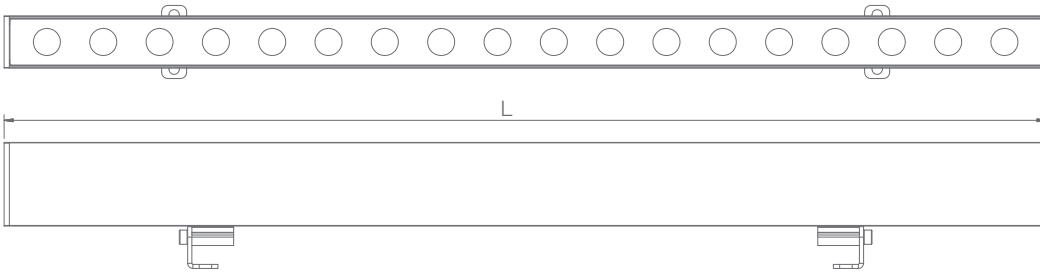

MODEL	‣ MP-LINEAR DC
OPERATING VOLTAGE	‣ 24V DC, 48V DC
POWER CONSUMPTION	‣ 9W/305mm, 31W/1220mm
LED TYPE	‣ High Power LED
COLOR RANGE	‣ 2700K,3000K,4000K,5000K,Tunable White,RGB,RGBW
CRI	‣ 90min, 80min
SYSTEM EFFICIENCY	‣ 78.3lm/W@3000K
FWHM	‣ 10°*40°, 20°*40°, 25°, 35°, 45°, 60°
MATERIAL	‣ Aluminum + Tempered Glass
OPERATING TEMPERATURE	‣ -20°C ~ +55°C
STORAGE TEMPERATURE	‣ -25°C ~ +60°C
LIFE TIME	‣ 50,000 hours/L70 at 25°C
CONNECTION	‣ Quick-Plug
DIMENSIONS	‣ 1220(L)*25(W)*43(H)mm(Flat Bracket) 1220(L)*25(W)*60(H)mm (Adjustable Bracket) 305/500/1000mm available
CABLE LENGTH	‣ 300mm
WATER PROOF	‣ IP66
CONTROL	‣ ON/OFF, DMX/RDM, 0-10V Dim
LIST	‣ CE

ORDER CODE	MODEL	LENGTH	POWER	CCT	CRI	OPTICS	VOLTAGE	CONTROL	ACC
EXAMPLE	MP-LINEAR DC	- 1220	- 31	- 3000K	- 90	- 1040	- 24	- DMX	- LOUVER

DIMENSIONS

Unit: mm

Flat Bracket

Adjustable Bracket

Louver

Barn Door(BD)