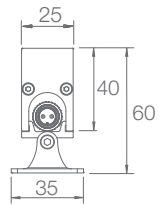

MODEL	‣ MP-LINEAR DC
OPERATING VOLTAGE	‣ 24V DC, 48V DC
POWER CONSUMPTION	‣ 9W/305mm, 31W/1220mm
LED TYPE	‣ High Power LED
COLOR RANGE	‣ 2700K,3000K,4000K,5000K,Tunable White,RGB,RGBW
CRI	‣ 90min, 80min
SYSTEM EFFICIENCY	‣ 78.3lm/W@3000K
FWHM	‣ 10°*40°, 20°*40°, 25°, 35°, 45°, 60°
MATERIAL	‣ Aluminum + Tempered Glass
OPERATING TEMPERATURE	‣ -20°C ~ +55°C
STORAGE TEMPERATURE	‣ -25°C ~ +60°C
LIFE TIME	‣ 50,000 hours/L70 at 25°C
CONNECTION	‣ Quick-Plug
DIMENSIONS	‣ 1220(L)*25(W)*43(H)mm(Flat Bracket) 1220(L)*25(W)*60(H)mm (Adjustable Bracket) 305/500/1000mm available
CABLE LENGTH	‣ 300mm
WATER PROOF	‣ IP66
CONTROL	‣ ON/OFF, DMX/RDM, 0-10V Dim
LIST	‣ CE

ORDER CODE	MODEL	LENGTH	POWER	CCT	CRI	OPTICS	VOLTAGE	CONTROL	ACC
EXAMPLE	MP-LINEAR DC	- 1220	- 31	- 3000K	- 90	- 1040	- 24	- DMX	- LOUVER

DIMENSIONS

Unit: mm

Flat Bracket

Adjustable Bracket

Louver

Barn Door(BD)