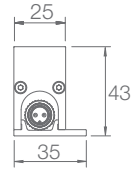

MODEL	‣ MP-LINEAR DC
OPERATING VOLTAGE	‣ 24V DC, 48V DC
POWER CONSUMPTION	‣ 9W/305mm, 31W/1220mm
LED TYPE	‣ High Power LED
COLOR RANGE	‣ 2700K,3000K,4000K,5000K,Tunable White,RGB,RGBW
CRI	‣ 90min, 80min
SYSTEM EFFICIENCY	‣ 78.3lm/W@3000K
FWHM	‣ 10°*40°, 20°*40°, 25°, 35°, 45°, 60°
MATERIAL	‣ Aluminum + Tempered Glass
OPERATING TEMPERATURE	‣ -20°C ~ +55°C
STORAGE TEMPERATURE	‣ -25°C ~ +60°C
LIFE TIME	‣ 50,000 hours/L70 at 25°C
CONNECTION	‣ Quick-Plug
DIMENSIONS	‣ 1220(L)*25(W)*43(H)mm(Flat Bracket) 1220(L)*25(W)*60(H)mm (Adjustable Bracket) 305/500/1000mm available
CABLE LENGTH	‣ 300mm
WATER PROOF	‣ IP66
CONTROL	‣ ON/OFF, DMX/RDM, 0-10V Dim
LIST	‣ CE

ORDER CODE	MODEL	LENGTH	POWER	CCT	CRI	OPTICS	VOLTAGE	CONTROL	ACC
EXAMPLE	MP-LINEAR DC	- 1220	- 31	- 3000K	- 90	- 1040	- 24	- DMX	- LOUVER

DIMENSIONS

Unit: mm

Flat Bracket

Adjustable Bracket

Louver

Barn Door(BD)