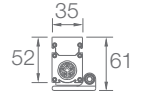

-  RGBW
-  Dimmable
-  Adjustable
-  IP66
-  Easy Installation
-  RDM
-  Extreme Environments
-  AC-IN

SPECIFICATION

MODEL	▶ MP-LINEAR AC
OPERATING VOLTAGE	▶ AC 100-240V
POWER CONSUMPTION	▶ 9W/320mm, 36W/1220mm
LED TYPE	▶ High Power LED
COLOR RANGE	▶ 2700K,3000K,3500K,4000K,5000K,Tunable White,RGBW,RGBA
CRI	▶ 90min, 80min
SYSTEM EFFICIENCY	▶ 78lm/W@3000K
FWHM	▶ Tilt 2.5@11°, 6°, 8°*15°, 8°*30°, 8°*50°, 20°*40°, 25°, 45°, 60°
MATERIAL	▶ Aluminum + Tempered Glass
OPERATING TEMPERATURE	▶ -20°C ~ +55°C
STORAGE TEMPERATURE	▶ -25°C ~ +60°C
LIFE TIME	▶ 50,000 hours/L70 at 25°C
CONNECTION	▶ Quick-Plug
DIMENSIONS	▶ 1220(L)*35(W)*61(H)mm, 320/620/920mm available
CABLE LENGTH	▶ 150mm
WATER PROOF	▶ IP66
CONTROL	▶ ON/OFF, DMX/RDM, Triac Dim, 0-10V Dim
LIST	▶ CE

ORDER CODE	MODEL	LENGTH	POWER	CCT	CRI	OPTICS	VOLTAGE	CONTROL	ACC
EXAMPLE	MP-LINEAR AC	- 1220	- 36	- 3000K	- 90	- 6	- 220	- DMX	- LOUVER

DIMENSIONS

Unit: mm

Louver

Barn Door(BD)

Leader Cable

Jumper Cable

OPTIC SELECTION