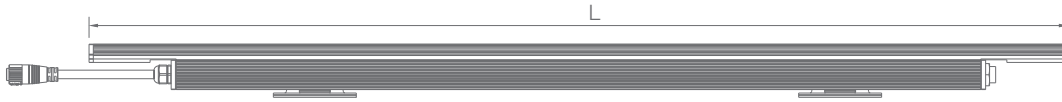

MP-LINEAR AC

IP66 **GRAZE**

The built in power supply makes the installation easier,
 Compact design for limited space with high consistency of light out put,
 Various beam angles are available for balancing efficiency and lighting effects,
 Connection extension can be up to 38 meters.

-  RGBW
-  Dimmable
-  Adjustable
-  IP66
-  Easy Installation
-  RDM
-  Extreme Environments
-  AC-IN

SPECIFICATION

MODEL	▶ MP-LINEAR AC
OPERATING VOLTAGE	▶ AC 100-240V
POWER CONSUMPTION	▶ 9W/320mm, 36W/1220mm
LED TYPE	▶ High Power LED
COLOR RANGE	▶ 2700K,3000K,3500K,4000K,5000K,Tunable White,RGBW,RGBA
CRI	▶ 90min, 80min
SYSTEM EFFICIENCY	▶ 78lm/W@3000K
FWHM	▶ Tilt 2.5@11°, 6°, 8°*15°, 8°*30°, 8°*50°, 20°*40°, 25°, 45°, 60°
MATERIAL	▶ Aluminum + Tempered Glass
OPERATING TEMPERATURE	▶ -20°C ~ +55°C
STORAGE TEMPERATURE	▶ -25°C ~ +60°C
LIFE TIME	▶ 50,000 hours/L70 at 25°C
CONNECTION	▶ Quick-Plug
DIMENSIONS	▶ 1220(L)*35(W)*61(H)mm, 320/620/920mm available
CABLE LENGTH	▶ 150mm
WATER PROOF	▶ IP66
CONTROL	▶ ON/OFF, DMX/RDM, Triac Dim, 0-10V Dim
LIST	▶ CE

ORDER CODE	MODEL	LENGTH	POWER	CCT	CRI	OPTICS	VOLTAGE	CONTROL	ACC
EXAMPLE	MP-LINEAR AC	- 1220	- 36	- 3000K	- 90	- 6	- 220	- DMX	- LOUVER

DIMENSIONS

Unit: mm

Louver

Barn Door(BD)

Leader Cable

Jumper Cable

OPTIC SELECTION