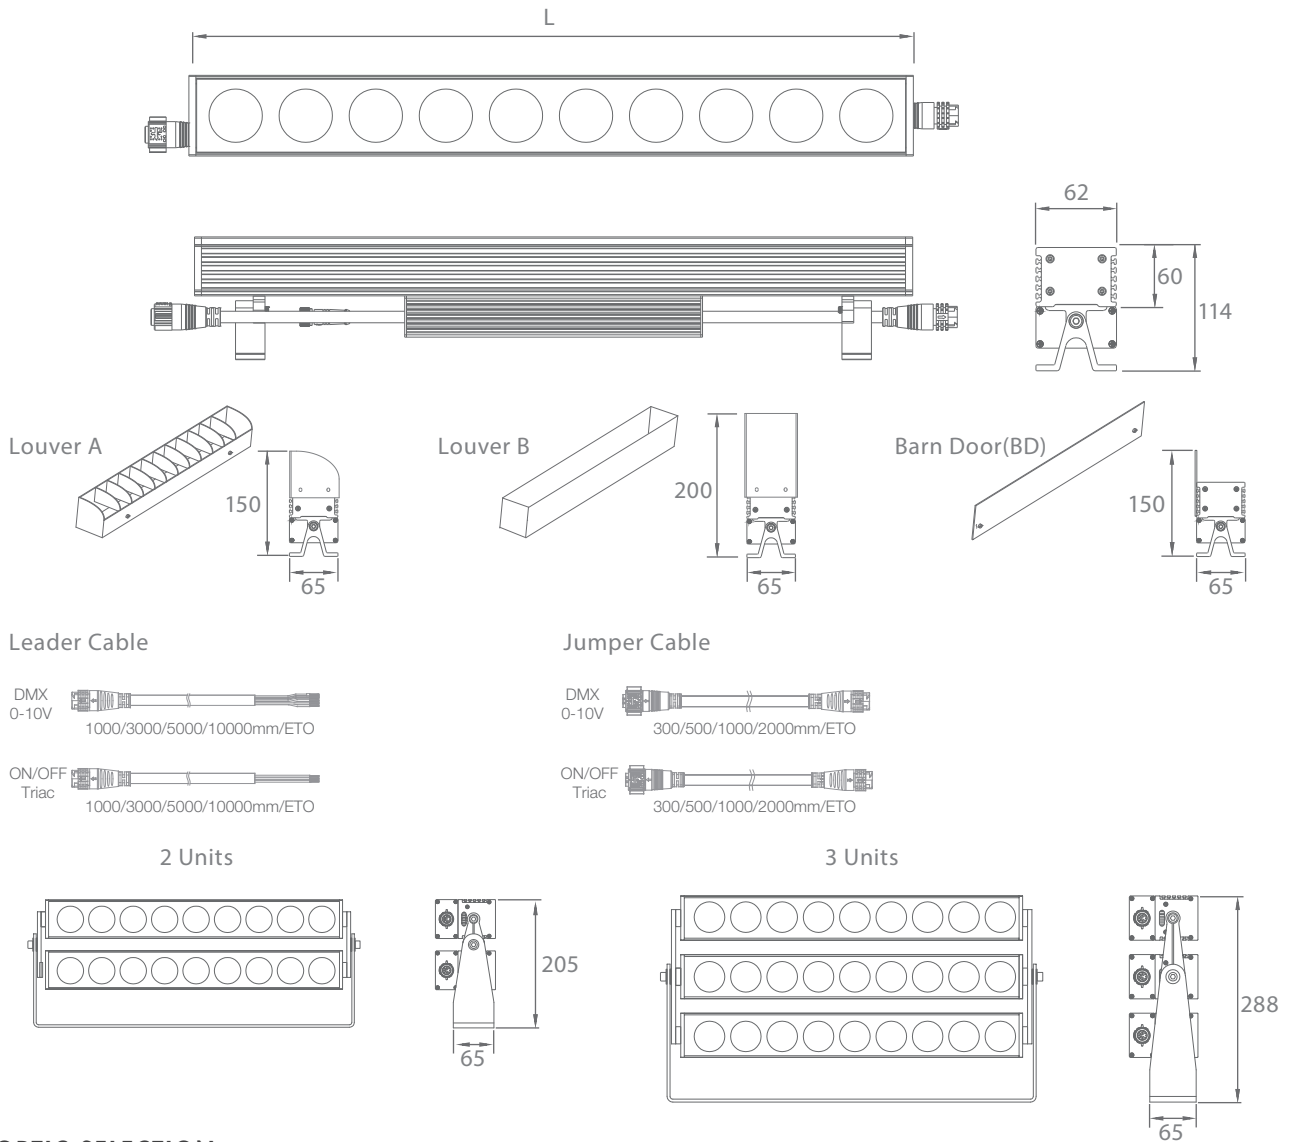

# MEGA SLIM G3

IP66 **GRAZE**

Extremely high lumen output provided by sophisticated designed slim structure,  
 Unique 5 in 1 RGBWW LED bring smooth vivid color and pure white light,  
 Perfect selection for high wall grazing by linear connection.

-  RGBWW
-  Easy Installation
-  Dimmable
-  RDM
-  Adjustable
-  Extreme Environments
-  IP66
-  AC-IN

## SPECIFICATION

MODEL	▶ MEGA SLIM G3
OPERATING VOLTAGE	▶ AC 100–240V
POWER CONSUMPTION	▶ 100W/1220mm Unit, 300W/1220mm 3Units,
LED TYPE	▶ 5in1 High Power LED
COLOR RANGE	▶ 2700K,3000K,3500K,4000K,5000K,RGB,RGBW,RGBWW
CRI	▶ 90min, 80min
SYSTEM EFFICIENCY	▶ 68lm/W@3000K
FWHM	▶ 6°, 8°*15°, 8°*30°, 8°*50°, 20°*40°, 25°, 30°*60°, 40°
MATERIAL	▶ Aluminum + Tempered Glass
OPERATING TEMPERATURE	▶ -20°C ~ +55°C
STORAGE TEMPERATURE	▶ -25°C ~ +60°C
LIFE TIME	▶ 50,000 hours/L70 at 25°C
CONNECTION	▶ Quick-Plug
DIMENSIONS	▶ 1220(L)*62(W)*114(H)mm, 305/610/915/1000mm available
CABLE LENGTH	▶ 150mm
WATER PROOF	▶ IP66
CONTROL	▶ ON/OFF, DMX/RDM, 0–10V Dim
LIST	▶ CE

# DIMENSIONS

Unit: mm