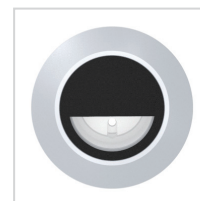

ARCHI UPLIGHT 100

IP67 **WASH**

Aluminum housed, IP67, inground uplight ideal for outdoor and indoor applications,
Finished with tempered glass with black internal edge coating for glare control,
Wide range of optics for each installation application,

RGBW

RDM

Dimmable

Extreme Environments

IP67

Easy Installation

SPECIFICATION

MODEL	‣ ARCHI UPLIGHT 100
OPERATING VOLTAGE	‣ 24V DC, 48V DC
POWER CONSUMPTION	‣ 12W MAX
LED TYPE	‣ COB
COLOR RANGE	‣ 2700K,3000K,4000K,5000K,Tunable White,RGB,RGBW
CRI	‣ 90min
SYSTEM EFFICIENCY	‣ 75lm/W@3000K
FWHM	‣ 12°, 24°, 36°, 55°
MATERIAL	‣ Aluminum + Tempered Glass
PROTECTION	‣ IK10
OPERATING TEMPERATURE	‣ -20°C ~ +55°C
STORAGE TEMPERATURE	‣ -25°C ~ +60°C
LIFE TIME	‣ 50,000 hours/L70 at 25°C
DIMENSIONS	‣ Φ109*90(H)mm
CABLE LENGTH	‣ 500mm
WATER PROOF	‣ IP67
CONTROL	‣ ON/OFF, DMX, 0-10V Dim, DALI
LIST	‣ CE

ORDER CODE	MODEL	UNIT/LENGTH	POWER	CCT	CRI	OPTICS	VOLTAGE	CONTROL	ACC						
EXAMPLE	ARCHI UPLIGHT 100	-	N/A	-	12	-	3000K-90	-	12	-	24	-	ON/OFF	-	HC

DIMENSIONS

Unit: mm

Pre installation Kit(PIKS)

Honey Comb(HC)

Half Moon Glass

Full Moon Glass

Cut Out 100mm

OPTIC SELECTION

12°

LED	Lumens	Watts	Efficacy
WHITE	912.00	12.00	76.00

CenterBeamLux	Illuminance at Distance
19606.69 lx	0.5m
4901.67 lx	1.7m
2178.52 lx	2.5m
1225.42 lx	3.3m
784.27 lx	4.2m
544.63 lx	5.0m