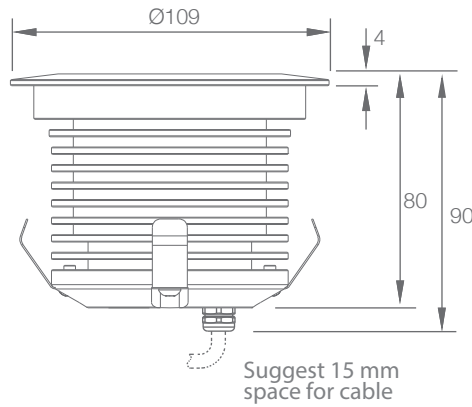

RGBW

RDM

Dimmable

Extreme Environments

IP67

Easy Installation

SPECIFICATION

MODEL	‣ ARCHI UPLIGHT 100
OPERATING VOLTAGE	‣ 24V DC, 48V DC
POWER CONSUMPTION	‣ 12W MAX
LED TYPE	‣ COB
COLOR RANGE	‣ 2700K,3000K,4000K,5000K,Tunable White,RGB,RGBW
CRI	‣ 90min
SYSTEM EFFICIENCY	‣ 75lm/W@3000K
FWHM	‣ 12°, 24°, 36°, 55°
MATERIAL	‣ Aluminum + Tempered Glass
PROTECTION	‣ IK10
OPERATING TEMPERATURE	‣ -20°C ~ +55°C
STORAGE TEMPERATURE	‣ -25°C ~ +60°C
LIFE TIME	‣ 50,000 hours/L70 at 25°C
DIMENSIONS	‣ Φ109*90(H)mm
CABLE LENGTH	‣ 500mm
WATER PROOF	‣ IP67
CONTROL	‣ ON/OFF, DMX, 0-10V Dim, DALI
LIST	‣ CE

ORDER CODE	MODEL	UNIT/LENGTH	POWER	CCT	CRI	OPTICS	VOLTAGE	CONTROL	ACC						
EXAMPLE	ARCHI UPLIGHT 100	-	N/A	-	12	-	3000K-90	-	12	-	24	-	ON/OFF	-	HC

DIMENSIONS

Unit: mm

Pre installation Kit(PIKS)

Honey Comb(HC)

Half Moon Glass

Full Moon Glass

Cut Out 100mm

OPTIC SELECTION

12°

LED	Lumens	Watts	Efficacy
WHITE	912.00	12.00	76.00

CenterBeamLux	Illuminance at Distance
19606.69 lx	0.5m
4901.67 lx	1.7m
2178.52 lx	2.5m
1225.42 lx	3.3m
784.27 lx	4.2m
544.63 lx	5.0m