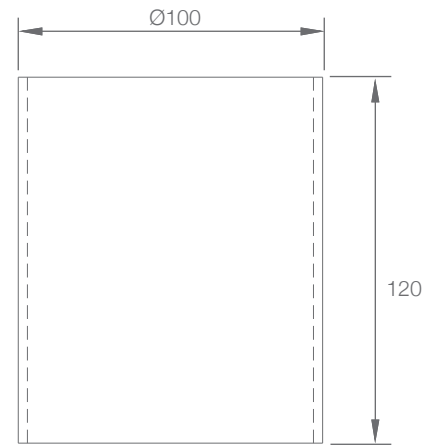

RGBW

RDM

Dimmable

Extreme Environments

IP67

Easy Installation

SPECIFICATION

MODEL	‣ ARCHI UPLIGHT 100
OPERATING VOLTAGE	‣ 24V DC, 48V DC
POWER CONSUMPTION	‣ 12W MAX
LED TYPE	‣ COB
COLOR RANGE	‣ 2700K,3000K,4000K,5000K,Tunable White,RGB,RGBW
CRI	‣ 90min
SYSTEM EFFICIENCY	‣ 75lm/W@3000K
FWHM	‣ 12°, 24°, 36°, 55°
MATERIAL	‣ Aluminum + Tempered Glass
PROTECTION	‣ IK10
OPERATING TEMPERATURE	‣ -20°C ~ +55°C
STORAGE TEMPERATURE	‣ -25°C ~ +60°C
LIFE TIME	‣ 50,000 hours/L70 at 25°C
DIMENSIONS	‣ Φ109*90(H)mm
CABLE LENGTH	‣ 500mm
WATER PROOF	‣ IP67
CONTROL	‣ ON/OFF, DMX, 0-10V Dim, DALI
LIST	‣ CE

ORDER CODE	MODEL	UNIT/LENGTH	POWER	CCT	CRI	OPTICS	VOLTAGE	CONTROL	ACC						
EXAMPLE	ARCHI UPLIGHT 100	-	N/A	-	12	-	3000K-90	-	12	-	24	-	ON/OFF	-	HC

DIMENSIONS

Unit: mm

Pre installation Kit(PIKS)

Honey Comb(HC)

Half Moon Glass

Full Moon Glass

Cut Out 100mm

OPTIC SELECTION

12°

LED	Lumens	Watts	Efficacy
WHITE	912.00	12.00	76.00

CenterBeamLux	Illuminance at Distance
19606.69 lx	0.5m
4901.67 lx	1.7m
2178.52 lx	2.5m
1225.42 lx	3.3m
784.27 lx	4.2m
544.63 lx	5.0m