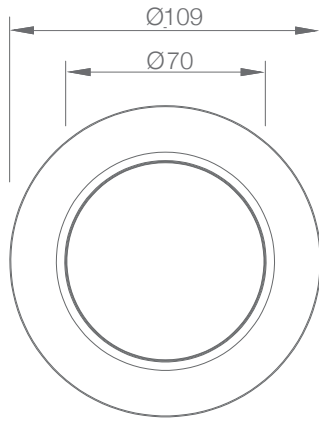

RGBW

RDM

Dimmable

Extreme Environments

IP67

Easy Installation

SPECIFICATION

MODEL	‣ ARCHI UPLIGHT 100
OPERATING VOLTAGE	‣ 24V DC, 48V DC
POWER CONSUMPTION	‣ 12W MAX
LED TYPE	‣ COB
COLOR RANGE	‣ 2700K,3000K,4000K,5000K,Tunable White,RGB,RGBW
CRI	‣ 90min
SYSTEM EFFICIENCY	‣ 75lm/W@3000K
FWHM	‣ 12°, 24°, 36°, 55°
MATERIAL	‣ Aluminum + Tempered Glass
PROTECTION	‣ IK10
OPERATING TEMPERATURE	‣ -20°C ~ +55°C
STORAGE TEMPERATURE	‣ -25°C ~ +60°C
LIFE TIME	‣ 50,000 hours/L70 at 25°C
DIMENSIONS	‣ Φ109*90(H)mm
CABLE LENGTH	‣ 500mm
WATER PROOF	‣ IP67
CONTROL	‣ ON/OFF, DMX, 0-10V Dim, DALI
LIST	‣ CE

ORDER CODE	MODEL	UNIT/LENGTH	POWER	CCT	CRI	OPTICS	VOLTAGE	CONTROL	ACC						
EXAMPLE	ARCHI UPLIGHT 100	-	N/A	-	12	-	3000K-90	-	12	-	24	-	ON/OFF	-	HC

DIMENSIONS

Unit: mm

Pre installation Kit(PIKS)

Honey Comb(HC)

Half Moon Glass

Full Moon Glass

Cut Out 100mm

OPTIC SELECTION

12°

LED	Lumens	Watts	Efficacy
WHITE	912.00	12.00	76.00

CenterBeamLux	Illuminance at Distance
19606.69 lx	0.5m
4901.67 lx	1.7m
2178.52 lx	2.5m
1225.42 lx	3.3m
784.27 lx	4.2m
544.63 lx	5.0m

■ Ver. Spread: 36.5° ■ Horiz. Spread: 35.4°

3000K