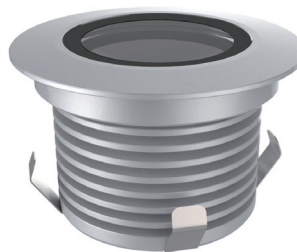

ARCHI UPLIGHT 100

IP67 **WASH**

Aluminum housed, IP67, inground uplight ideal for outdoor and indoor applications,
Finished with tempered glass with black internal edge coating for glare control,
Wide range of optics for each installation application,

RGBW

RDM

Dimmable

Extreme Environments

IP67

Easy Installation

SPECIFICATION

MODEL	‣ ARCHI UPLIGHT 100
OPERATING VOLTAGE	‣ 24V DC, 48V DC
POWER CONSUMPTION	‣ 12W MAX
LED TYPE	‣ COB
COLOR RANGE	‣ 2700K,3000K,4000K,5000K,Tunable White,RGB,RGBW
CRI	‣ 90min
SYSTEM EFFICIENCY	‣ 75lm/W@3000K
FWHM	‣ 12°, 24°, 36°, 55°
MATERIAL	‣ Aluminum + Tempered Glass
PROTECTION	‣ IK10
OPERATING TEMPERATURE	‣ -20°C ~ +55°C
STORAGE TEMPERATURE	‣ -25°C ~ +60°C
LIFE TIME	‣ 50,000 hours/L70 at 25°C
DIMENSIONS	‣ Φ109*90(H)mm
CABLE LENGTH	‣ 500mm
WATER PROOF	‣ IP67
CONTROL	‣ ON/OFF, DMX, 0-10V Dim, DALI
LIST	‣ CE

ORDER CODE	MODEL	UNIT/LENGTH	POWER	CCT	CRI	OPTICS	VOLTAGE	CONTROL	ACC						
EXAMPLE	ARCHI UPLIGHT 100	-	N/A	-	12	-	3000K-90	-	12	-	24	-	ON/OFF	-	HC

DIMENSIONS

Unit: mm

Pre installation Kit(PIKS)

Honey Comb(HC)

Half Moon Glass

Full Moon Glass

Cut Out 100mm

OPTIC SELECTION

12°

LED	Lumens	Watts	Efficacy
WHITE	912.00	12.00	76.00

CenterBeamLux	Illuminance at Distance
19606.69 lx	0.5m
4901.67 lx	1.7m
2178.52 lx	2.5m
1225.42 lx	3.3m
784.27 lx	4.2m
544.63 lx	5.0m