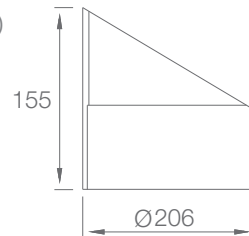

ORDER CODE	MODEL	UNIT/LENGTH	POWER	CCT	CRI	OPTICS	VOLTAGE	CONTROL	ACC								
EXAMPLE	ARCHI SPOT 200	-	N/A	-	70	-	3000K	-	90	-	10	-	220	-	DMX	-	HC

DIMENSIONS

Unit: mm

Honey Comb(HC)

Top Hat (TH)

OPTIC SELECTION

4°

LED	Lumens	Watts	Efficacy
WHITE	4762.10	70.00	68.03

CenterBeamLux	Illuminance at Distance
21545.37 lx	5.0m
5384.25 lx	10.0m
2389.23 lx	15.0m
1345.04 lx	20.0m
857.96 lx	25.0m
595.91 lx	30.0m

■ Ver. Spread: 4.1° ■ Horiz. Spread: 4.2°

10°

LED	Lumens	Watts	Efficacy
WHITE	4908.40	70.00	70.12

CenterBeamLux	Illuminance at Distance
3356.59 lx	5.0m
838.21 lx	10.0m
370.21 lx	15.0m
211.43 lx	20.0m
131.43 lx	25.0m
90.61 lx	30.0m

■ Ver. Spread: 11.3° ■ Horiz. Spread: 11.5°