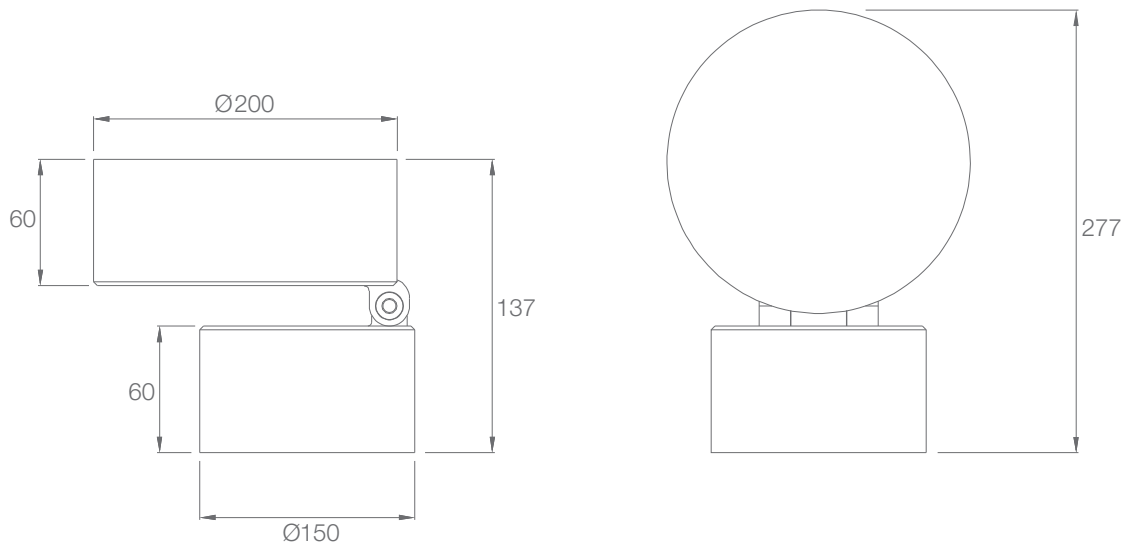

-  RGBW
-  Dimmable
-  Adjustable
-  IP66
-  Easy Installation
-  RDM
-  Extreme Environments
-  AC-IN

SPECIFICATION

MODEL	▶ ARCHI SPOT 200
OPERATING VOLTAGE	▶ 24V DC, 48V DC, AC 100–240V
POWER CONSUMPTION	▶ 70W MAX
LED TYPE	▶ High Power LED
COLOR RANGE	▶ 2700K,3000K,4000K,5000K,Tunable White,RGB,RGBW
CRI	▶ 90min, 80min
SYSTEM EFFICIENCY	▶ 70lm/W@3000K
FWHM	▶ 4°, 10°, 25°, 40°, 8°*15°, 8°*30°, 8°*60°
MATERIAL	▶ Aluminum + Tempered Glass
OPERATING TEMPERATURE	▶ -20°C ~ +55°C
STORAGE TEMPERATURE	▶ -25°C ~ +60°C
LIFE TIME	▶ 50,000 hours/L70 at 25°C
CONNECTION	▶ Quick-Plug
DIMENSIONS	▶ Φ200*137(H)mm
CABLE LENGTH	▶ 1000mm
WATER PROOF	▶ IP66
CONTROL	▶ ON/OFF, DMX/RDM, 0–10V Dim
LIST	▶ CE

ORDER CODE	MODEL	UNIT/LENGTH	POWER	CCT	CRI	OPTICS	VOLTAGE	CONTROL	ACC								
EXAMPLE	ARCHI SPOT 200	-	N/A	-	70	-	3000K	-	90	-	10	-	220	-	DMX	-	HC

DIMENSIONS

Unit: mm

Honey Comb(HC)

Top Hat (TH)

OPTIC SELECTION

4°

LED	Lumens	Watts	Efficacy
WHITE	4762.10	70.00	68.03

CenterBeamLux	Illuminance at Distance
21545.37 lx	5.0m
5384.25 lx	10.0m
2389.23 lx	15.0m
1345.04 lx	20.0m
857.96 lx	25.0m
595.91 lx	30.0m

■ Ver. Spread: 4.1° ■ Horiz. Spread: 4.2°

10°

LED	Lumens	Watts	Efficacy
WHITE	4908.40	70.00	70.12

CenterBeamLux	Illuminance at Distance
3356.59 lx	5.0m
838.21 lx	10.0m
370.21 lx	15.0m
211.43 lx	20.0m
131.43 lx	25.0m
90.61 lx	30.0m

■ Ver. Spread: 11.3° ■ Horiz. Spread: 11.5°