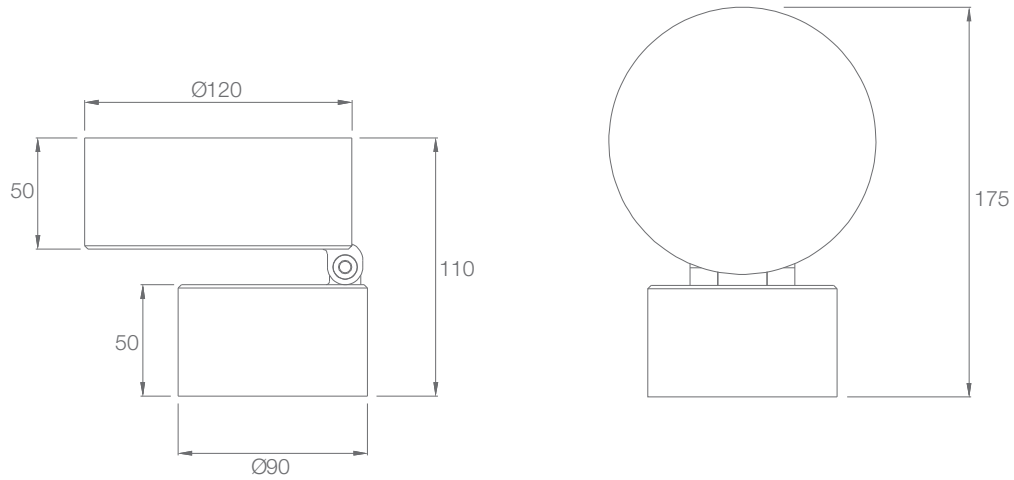

## SPECIFICATION

MODEL	▶ ARCHI SPOT 120
OPERATING VOLTAGE	▶ 24V DC, 48V DC, AC 100–240V
POWER CONSUMPTION	▶ 18W MAX
LED TYPE	▶ High Power LED
COLOR RANGE	▶ 2700K,3000K,4000K,5000K,Tunable White,RGB,RGBW
CRI	▶ 90min, 80min
SYSTEM EFFICIENCY	▶ 72lm/W@3000K
FWHM	▶ 4°, 10°, 25°, 40°, 8°*15°, 8°*30°, 8°*60°
MATERIAL	▶ Aluminum + Tempered Glass
OPERATING TEMPERATURE	▶ -20°C ~ +55°C
STORAGE TEMPERATURE	▶ -25°C ~ +60°C
LIFE TIME	▶ 50,000 hours/L70 at 25°C
CONNECTION	▶ Quick-Plug
DIMENSIONS	▶ Φ120*110(H)mm
CABLE LENGTH	▶ 1000mm
WATER PROOF	▶ IP66
CONTROL	▶ ON/OFF, DMX/RDM, 0–10V Dim
LIST	▶ CE

ORDER CODE	MODEL	UNIT/LENGTH	POWER	CCT	CRI	OPTICS	VOLTAGE	CONTROL	ACC								
EXAMPLE	ARCHI SPOT 120	-	N/A	-	18	-	3000K	-	90	-	10	-	24	-	DMX	-	HC

**DIMENSIONS**

Unit: mm

Honey Comb(HC)

Top Hat (TH)

**OPTIC SELECTION**