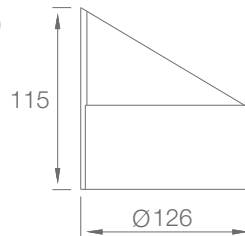

## SPECIFICATION

MODEL	▶ ARCHI SPOT 120
OPERATING VOLTAGE	▶ 24V DC, 48V DC, AC 100–240V
POWER CONSUMPTION	▶ 18W MAX
LED TYPE	▶ High Power LED
COLOR RANGE	▶ 2700K,3000K,4000K,5000K,Tunable White,RGB,RGBW
CRI	▶ 90min, 80min
SYSTEM EFFICIENCY	▶ 72lm/W@3000K
FWHM	▶ 4°, 10°, 25°, 40°, 8°*15°, 8°*30°, 8°*60°
MATERIAL	▶ Aluminum + Tempered Glass
OPERATING TEMPERATURE	▶ -20°C ~ +55°C
STORAGE TEMPERATURE	▶ -25°C ~ +60°C
LIFE TIME	▶ 50,000 hours/L70 at 25°C
CONNECTION	▶ Quick-Plug
DIMENSIONS	▶ Φ120*110(H)mm
CABLE LENGTH	▶ 1000mm
WATER PROOF	▶ IP66
CONTROL	▶ ON/OFF, DMX/RDM, 0–10V Dim
LIST	▶ CE

ORDER CODE	MODEL	UNIT/LENGTH	POWER	CCT	CRI	OPTICS	VOLTAGE	CONTROL	ACC								
EXAMPLE	ARCHI SPOT 120	-	N/A	-	18	-	3000K	-	90	-	10	-	24	-	DMX	-	HC

**DIMENSIONS**

Unit: mm

Honey Comb(HC)

Top Hat (TH)

**OPTIC SELECTION**

$4^\circ$

LED	Lumens	Watts	Efficacy
WHITE	1260.00	18.00	70.00

CenterBeamLux	Illuminance at Distance
6208.89 lx	5.0m
1552.33 lx	10.0m
689.92 lx	15.0m
388.08 lx	20.0m
248.36 lx	25.0m
172.47 lx	30.0m

■ Ver. Spread:  $4.1^\circ$  ■ Horiz. Spread:  $4.2^\circ$