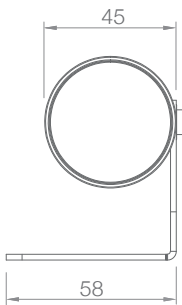

ARCHI SPOT 45

IP67 **WASH**

4 in 1 LED and Optic generates smooth color under RGBW version,
Compact and simple structure offers high lumen efficiency.

SPECIFICATION

MODEL	‣ ARCHI SPOT 45
OPERATING VOLTAGE	‣ 24V DC, AC200~240V
POWER CONSUMPTION	‣ 3W, 6W
LED TYPE	‣ High Power LED
COLOR RANGE	‣ 2700K,3000K,3500K,4000K,5000K,Tunable White,RGB,RGBW
CRI	‣ 90min,80min
SYSTEM EFFICIENCY	‣ 76.40lm/W@3000K
FWHM	‣ 5° (Mono Color), 8° (Mono Color), 15°, 24°, 36°, 45°, 60°
MATERIAL	‣ Aluminum + Tempered Glass
OPERATING TEMPERATURE	‣ -20°C ~ +55°C
STORAGE TEMPERATURE	‣ -25°C ~ +60°C
LIFE TIME	‣ 50,000 hours/L70 at 25°C
CONNECTION	‣ Quick-Plug
DIMENSIONS	‣ 45*65*70mm(ON/OFF Version), 45*90*70mm(AC/DMX Version) 45*120*70mm(AC+DMX Version)
CABLE LENGTH	‣ 500mm
WATER PROOF	‣ IP67
CONTROL	‣ ON/OFF, DALI, DMX/RDM, 0-10V Dim
LIST	‣ CE

ORDER CODE	MODEL	UNIT/LENGTH	POWER	CCT	CRI	OPTICS	VOLTAGE	CONTROL	ACC	
EXAMPLE	ARCHI SPOT 45	-	N/A	- 6	- 3000K	- 90	- 15	- 24	- DMX	- HC

DIMENSIONS

Unit: mm

Suggest 15 mm space for cable

ON/OFF Version

Suggest 15 mm space for cable

AC/DMX Version

Top Hat (TH)

Honey Comb (HB)

OPTIC SELECTION

8°

LED	Lumens	Watts	Efficacy
WHITE	385.80	6.00	64.30

CenterBeamLux	
37783.58 lx	0.8m
9445.90 lx	1.7m
4198.18 lx	2.5m
2361.47 lx	3.3m
1511.34 lx	4.2m
1049.54 lx	5.0m

■ Ver. Spread: 8.1° ■ Horiz. Spread: 8.5°

24°

LED	Lumens	Watts	Efficacy
WHITE	458.40	6.00	76.40

CenterBeamLux	Distance	Illuminance at Distance
1820.86 lx	0.8m	
425.22 lx	1.7m	
200.10 lx	2.5m	
121.30 lx	3.3m	
84.83 lx	4.2m	
65.02 lx	5.0m	