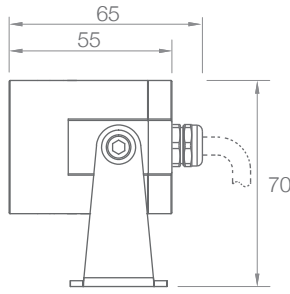

ARCHI SPOT 45

IP67 **WASH**

4 in 1 LED and Optic generates smooth color under RGBW version,
Compact and simple structure offers high lumen efficiency.

SPECIFICATION

MODEL	‣ ARCHI SPOT 45
OPERATING VOLTAGE	‣ 24V DC, AC200~240V
POWER CONSUMPTION	‣ 3W, 6W
LED TYPE	‣ High Power LED
COLOR RANGE	‣ 2700K,3000K,3500K,4000K,5000K,Tunable White,RGB,RGBW
CRI	‣ 90min,80min
SYSTEM EFFICIENCY	‣ 76.40lm/W@3000K
FWHM	‣ 5° (Mono Color), 8° (Mono Color), 15°, 24°, 36°, 45°, 60°
MATERIAL	‣ Aluminum + Tempered Glass
OPERATING TEMPERATURE	‣ -20°C ~ +55°C
STORAGE TEMPERATURE	‣ -25°C ~ +60°C
LIFE TIME	‣ 50,000 hours/L70 at 25°C
CONNECTION	‣ Quick-Plug
DIMENSIONS	‣ 45*65*70mm(ON/OFF Version), 45*90*70mm(AC/DMX Version) 45*120*70mm(AC+DMX Version)
CABLE LENGTH	‣ 500mm
WATER PROOF	‣ IP67
CONTROL	‣ ON/OFF, DALI, DMX/RDM, 0-10V Dim
LIST	‣ CE

ORDER CODE	MODEL	UNIT/LENGTH	POWER	CCT	CRI	OPTICS	VOLTAGE	CONTROL	ACC	
EXAMPLE	ARCHI SPOT 45	-	N/A	- 6	- 3000K	- 90	- 15	- 24	- DMX	- HC

DIMENSIONS

Unit: mm

Suggest 15 mm space for cable

ON/OFF Version

Suggest 15 mm space for cable