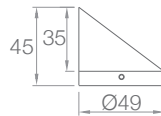

Honey Comb (HB)