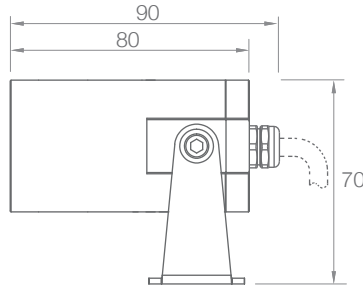

ARCHI SPOT 45

IP67 **WASH**

4 in 1 LED and Optic generates smooth color under RGBW version,
Compact and simple structure offers high lumen efficiency.

SPECIFICATION

MODEL	‣ ARCHI SPOT 45
OPERATING VOLTAGE	‣ 24V DC, AC200~240V
POWER CONSUMPTION	‣ 3W, 6W
LED TYPE	‣ High Power LED
COLOR RANGE	‣ 2700K,3000K,3500K,4000K,5000K,Tunable White,RGB,RGBW
CRI	‣ 90min,80min
SYSTEM EFFICIENCY	‣ 76.40lm/W@3000K
FWHM	‣ 5° (Mono Color), 8° (Mono Color), 15°, 24°, 36°, 45°, 60°
MATERIAL	‣ Aluminum + Tempered Glass
OPERATING TEMPERATURE	‣ -20°C ~ +55°C
STORAGE TEMPERATURE	‣ -25°C ~ +60°C
LIFE TIME	‣ 50,000 hours/L70 at 25°C
CONNECTION	‣ Quick-Plug
DIMENSIONS	‣ 45*65*70mm(ON/OFF Version), 45*90*70mm(AC/DMX Version) 45*120*70mm(AC+DMX Version)
CABLE LENGTH	‣ 500mm
WATER PROOF	‣ IP67
CONTROL	‣ ON/OFF, DALI, DMX/RDM, 0-10V Dim
LIST	‣ CE

ORDER CODE	MODEL	UNIT/LENGTH	POWER	CCT	CRI	OPTICS	VOLTAGE	CONTROL	ACC	
EXAMPLE	ARCHI SPOT 45	-	N/A	- 6	- 3000K	- 90	- 15	- 24	- DMX	- HC

DIMENSIONS

Unit: mm

Suggest 15 mm space for cable

ON/OFF Version

Suggest 15 mm space for cable

AC/DMX Version

Top Hat (TH)

Honey Comb (HB)

OPTIC SELECTION

8°

LED	Lumens	Watts	Efficacy
WHITE	385.80	6.00	64.30

CenterBeamLux	
37783.58 lx	0.8m
9445.90 lx	1.7m
4198.18 lx	2.5m
2361.47 lx	3.3m
1511.34 lx	4.2m
1049.54 lx	5.0m

■ Ver. Spread: 8.1° ■ Horiz. Spread: 8.5°

24°

LED	Lumens	Watts	Efficacy
WHITE	458.40	6.00	76.40

CenterBeamLux	Distance	Illuminance at Distance
1820.86 lx	0.8m	
425.22 lx	1.7m	
200.10 lx	2.5m	
121.30 lx	3.3m	
84.83 lx	4.2m	
65.02 lx	5.0m	