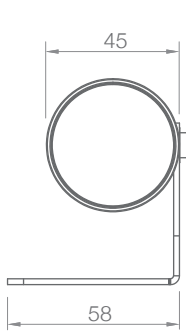

ARCHI SPOT 45

IP67 **WASH**

4 in 1 LED and Optic generates smooth color under RGBW version,
Compact and simple structure offers high lumen efficiency.

SPECIFICATION

MODEL	‣ ARCHI SPOT 45
OPERATING VOLTAGE	‣ 24V DC, AC200~240V
POWER CONSUMPTION	‣ 3W, 6W
LED TYPE	‣ High Power LED
COLOR RANGE	‣ 2700K,3000K,3500K,4000K,5000K,Tunable White,RGB,RGBW
CRI	‣ 90min,80min
SYSTEM EFFICIENCY	‣ 76.40lm/W@3000K
FWHM	‣ 5° (Mono Color), 8° (Mono Color), 15°, 24°, 36°, 45°, 60°
MATERIAL	‣ Aluminum + Tempered Glass
OPERATING TEMPERATURE	‣ -20°C ~ +55°C
STORAGE TEMPERATURE	‣ -25°C ~ +60°C
LIFE TIME	‣ 50,000 hours/L70 at 25°C
CONNECTION	‣ Quick-Plug
DIMENSIONS	‣ 45*65*70mm(ON/OFF Version), 45*90*70mm(AC/DMX Version) 45*120*70mm(AC+DMX Version)
CABLE LENGTH	‣ 500mm
WATER PROOF	‣ IP67
CONTROL	‣ ON/OFF, DALI, DMX/RDM, 0-10V Dim
LIST	‣ CE

ORDER CODE	MODEL	UNIT/LENGTH	POWER	CCT	CRI	OPTICS	VOLTAGE	CONTROL	ACC	
EXAMPLE	ARCHI SPOT 45	-	N/A	- 6	- 3000K	- 90	- 15	- 24	- DMX	- HC

DIMENSIONS

Unit: mm

Suggest 15 mm space for cable

ON/OFF Version

Suggest 15 mm space for cable

AC/DMX Version

Top Hat (TH)

Honey Comb (HB)

OPTIC SELECTION

8°

LED	Lumens	Watts	Efficacy
WHITE	385.80	6.00	64.30

CenterBeamLux	
37783.58 lx	0.8m
9445.90 lx	1.7m
4198.18 lx	2.5m
2361.47 lx	3.3m
1511.34 lx	4.2m
1049.54 lx	5.0m

■ Ver. Spread: 8.1° ■ Horiz. Spread: 8.5°

24°

LED	Lumens	Watts	Efficacy
WHITE	458.40	6.00	76.40

CenterBeamLux	Distance	Illuminance at Distance
1820.86 lx	0.8m	
425.22 lx	1.7m	
200.10 lx	2.5m	
121.30 lx	3.3m	
84.83 lx	4.2m	
65.02 lx	5.0m	