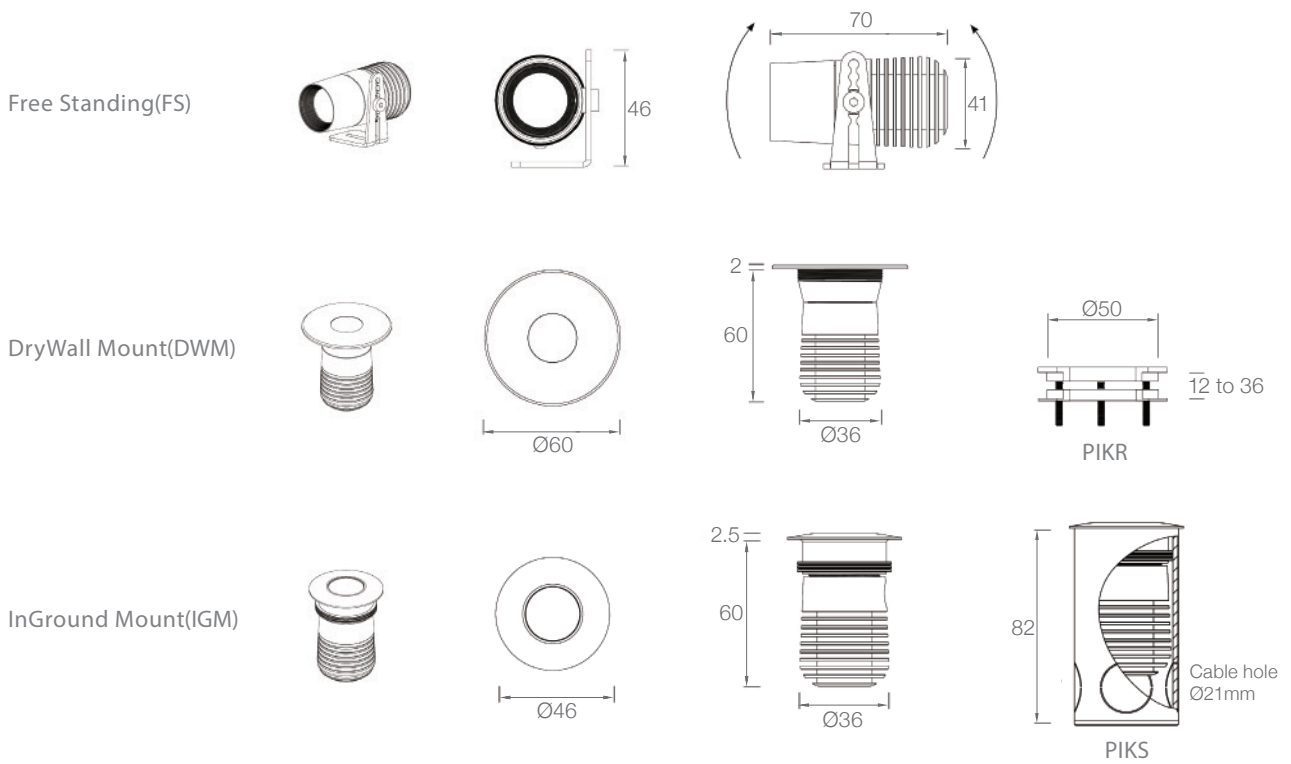

Dimmable

Extreme  
Environments

Adjustable

IP67

Easy  
Installation

## SPECIFICATION

MODEL	▶ ARCHI SPOT 30
OPERATING CURRENT	▶ 700mA
POWER CONSUMPTION	▶ 2.86W Max
LED TYPE	▶ High Power LED(Mac Adam $\leq 3$ SDCM)
COLOR RANGE	▶ 2700K,3000K,3500K,4000K,5000K
CRI	▶ 90min
SYSTEM EFFICIENCY	▶ 85lm/W@3000K
FWHM	▶ 11°, 15°, 28°, 44°, 52°*12°
MATERIAL	▶ Aluminum + Tempered Glass
OPERATING TEMPERATURE	▶ -20°C ~ +55°C
STORAGE TEMPERATURE	▶ -25°C ~ +60°C
LIFE TIME	▶ 50,000 hours/L70 at 25°C
DIMENSIONS	▶ $\Phi 41*70$ (H)mm, $\Phi 60*60$ (H)mm, $\Phi 46*60$ (H)mm
CABLE LENGTH	▶ 500mm
WATER PROOF	▶ IP67
CONTROL	▶ ON/OFF, DMX (Remote), 0-10V Dim
LIST	▶ CE

# DIMENSIONS

Unit: mm