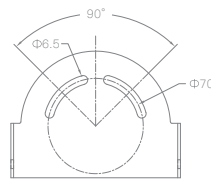

ARCHI REACH 120

IP66 **WASH**

Extremely narrow beam by powerful 4 in 1 LED
Extra-long distance shooting.

SPECIFICATION

MODEL	▶ ARCHI REACH 120
OPERATING VOLTAGE	▶ 24V DC, 48V DC
POWER CONSUMPTION	▶ 25W MAX
LED TYPE	▶ 4in1 High Power LED
COLOR RANGE	▶ 2700K,3000K,4000K,5000K,RGB,RGBW
CRI	▶ 80min
SYSTEM EFFICIENCY	▶ 60lm/W@3000K
FWHM	▶ 4°, 10°, 25°, 40°
MATERIAL	▶ Aluminum + Tempered Glass
OPERATING TEMPERATURE	▶ -20°C ~ +55°C
STORAGE TEMPERATURE	▶ -25°C ~ +60°C
LIFE TIME	▶ 50,000 hours/L70 at 25°C
DIMENSIONS	▶ Φ120*120(H)mm ▶ Φ127*165(H)mm (With top hat)
CABLE LENGTH	▶ 1000mm
WATER PROOF	▶ IP66
CONTROL	▶ ON/OFF, DMX/RDM (Remote), 0 -10V Dim
LIST	▶ CE

ORDER CODE	MODEL	SHAPE	POWER	CCT	CRI	OPTICS	VOLTAGE	CONTROL	ACC
EXAMPLE	ARCHI REACH 120	- ROUND	- 25	- 3000K	- 90	- 10	- 24	- DMX	- TH

DIMENSIONS

Unit: mm

With Top Hat (TH)

OPTIC SELECTION

4°

LED	Lumens	Watts	Efficacy
WHITE	1275.08	25.00	51.01

CenterBeamLux	Illuminance at Distance
7653.72 lx	5.0m
1913.43 lx	10.0m
850.41 lx	15.0m
478.36 lx	20.0m
306.15 lx	25.0m
212.60 lx	30.0m

■ Ver. Spread: 4.1° ■ Horiz. Spread: 4.0°

10°

LED	Lumens	Watts	Efficacy
WHITE	1502.70	25.00	60.10