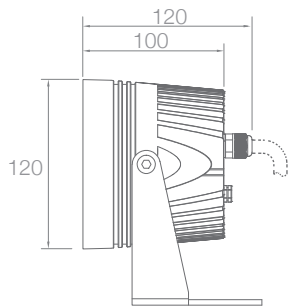

ARCHI REACH 120

IP66 **WASH**

Extremely narrow beam by powerful 4 in 1 LED
Extra-long distance shooting.

SPECIFICATION

MODEL	▶ ARCHI REACH 120
OPERATING VOLTAGE	▶ 24V DC, 48V DC
POWER CONSUMPTION	▶ 25W MAX
LED TYPE	▶ 4in1 High Power LED
COLOR RANGE	▶ 2700K,3000K,4000K,5000K,RGB,RGBW
CRI	▶ 80min
SYSTEM EFFICIENCY	▶ 60lm/W@3000K
FWHM	▶ 4°, 10°, 25°, 40°
MATERIAL	▶ Aluminum + Tempered Glass
OPERATING TEMPERATURE	▶ -20°C ~ +55°C
STORAGE TEMPERATURE	▶ -25°C ~ +60°C
LIFE TIME	▶ 50,000 hours/L70 at 25°C
DIMENSIONS	▶ Φ120*120(H)mm ▶ Φ127*165(H)mm (With top hat)
CABLE LENGTH	▶ 1000mm
WATER PROOF	▶ IP66
CONTROL	▶ ON/OFF, DMX/RDM (Remote), 0 -10V Dim
LIST	▶ CE

ORDER CODE	MODEL	SHAPE	POWER	CCT	CRI	OPTICS	VOLTAGE	CONTROL	ACC
EXAMPLE	ARCHI REACH 120	- ROUND	- 25	- 3000K	- 90	- 10	- 24	- DMX	- TH

DIMENSIONS

Unit: mm

With Top Hat (TH)

OPTIC SELECTION

4°

LED	Lumens	Watts	Efficacy
WHITE	1275.08	25.00	51.01

CenterBeamLux	Illuminance at Distance
7653.72 lx	5.0m
1913.43 lx	10.0m
850.41 lx	15.0m
478.36 lx	20.0m
306.15 lx	25.0m
212.60 lx	30.0m

■ Ver. Spread: 4.1° ■ Horiz. Spread: 4.0°

10°

LED	Lumens	Watts	Efficacy
WHITE	1502.70	25.00	60.10