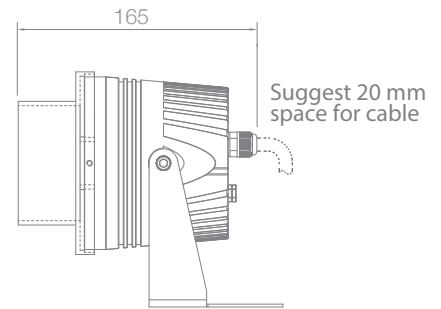

ARCHI REACH 120

IP66 **WASH**

Extremely narrow beam by powerful 4 in 1 LED
Extra-long distance shooting.

SPECIFICATION

MODEL	▶ ARCHI REACH 120
OPERATING VOLTAGE	▶ 24V DC, 48V DC
POWER CONSUMPTION	▶ 25W MAX
LED TYPE	▶ 4in1 High Power LED
COLOR RANGE	▶ 2700K,3000K,4000K,5000K,RGB,RGBW
CRI	▶ 80min
SYSTEM EFFICIENCY	▶ 60lm/W@3000K
FWHM	▶ 4°, 10°, 25°, 40°
MATERIAL	▶ Aluminum + Tempered Glass
OPERATING TEMPERATURE	▶ -20°C ~ +55°C
STORAGE TEMPERATURE	▶ -25°C ~ +60°C
LIFE TIME	▶ 50,000 hours/L70 at 25°C
DIMENSIONS	▶ Φ120*120(H)mm ▶ Φ127*165(H)mm (With top hat)
CABLE LENGTH	▶ 1000mm
WATER PROOF	▶ IP66
CONTROL	▶ ON/OFF, DMX/RDM (Remote), 0 -10V Dim
LIST	▶ CE

ORDER CODE	MODEL	SHAPE	POWER	CCT	CRI	OPTICS	VOLTAGE	CONTROL	ACC
EXAMPLE	ARCHI REACH 120	- ROUND	- 25	- 3000K	- 90	- 10	- 24	- DMX	- TH

DIMENSIONS

Unit: mm

With Top Hat (TH)

OPTIC SELECTION

4°

LED	Lumens	Watts	Efficacy
WHITE	1275.08	25.00	51.01