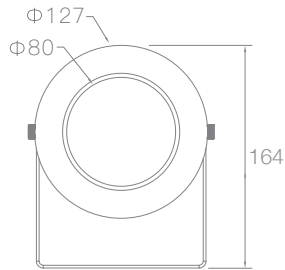

ARCHI REACH 120

IP66 **WASH**

Extremely narrow beam by powerful 4 in 1 LED
Extra-long distance shooting.

SPECIFICATION

MODEL	▶ ARCHI REACH 120
OPERATING VOLTAGE	▶ 24V DC, 48V DC
POWER CONSUMPTION	▶ 25W MAX
LED TYPE	▶ 4in1 High Power LED
COLOR RANGE	▶ 2700K,3000K,4000K,5000K,RGB,RGBW
CRI	▶ 80min
SYSTEM EFFICIENCY	▶ 60lm/W@3000K
FWHM	▶ 4°, 10°, 25°, 40°
MATERIAL	▶ Aluminum + Tempered Glass
OPERATING TEMPERATURE	▶ -20°C ~ +55°C
STORAGE TEMPERATURE	▶ -25°C ~ +60°C
LIFE TIME	▶ 50,000 hours/L70 at 25°C
DIMENSIONS	▶ Φ120*120(H)mm ▶ Φ127*165(H)mm (With top hat)
CABLE LENGTH	▶ 1000mm
WATER PROOF	▶ IP66
CONTROL	▶ ON/OFF, DMX/RDM (Remote), 0 -10V Dim
LIST	▶ CE

ORDER CODE	MODEL	SHAPE	POWER	CCT	CRI	OPTICS	VOLTAGE	CONTROL	ACC
EXAMPLE	ARCHI REACH 120	- ROUND	- 25	- 3000K	- 90	- 10	- 24	- DMX	- TH

DIMENSIONS

Unit: mm

With Top Hat (TH)

OPTIC SELECTION

4°

LED	Lumens	Watts	Efficacy
WHITE	1275.08	25.00	51.01

CenterBeamLux	Illuminance at Distance
7653.72 lx	5.0m
1913.43 lx	10.0m
850.41 lx	15.0m
478.36 lx	20.0m
306.15 lx	25.0m
212.60 lx	30.0m

■ Ver. Spread: 4.1° ■ Horiz. Spread: 4.0°

10°

LED	Lumens	Watts	Efficacy
WHITE	1502.70	25.00	60.10

CenterBeamLux	Illuminance at Distance
1098.86 lx	5.0m
274.71 lx	10.0m
122.10 lx	15.0m
68.68 lx	20.0m
43.95 lx	25.0m
30.52 lx	30.0m

■ Ver. Spread: 11.5° ■ Horiz. Spread: 11.6°

3000K