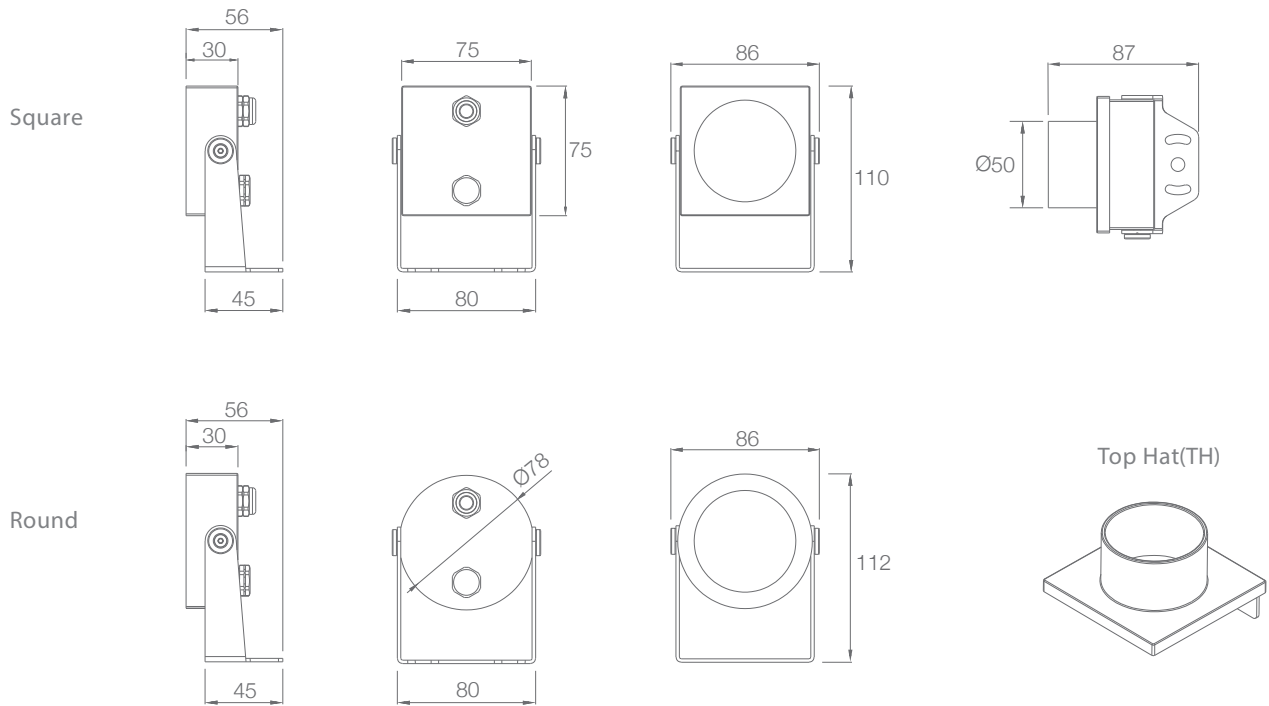

-  Dimmable 11000111  
00111111  
01101000  
01011111  
10100000 RDM
-  Adjustable
-  IP67
-  Easy Installation

## SPECIFICATION

MODEL	▶ ARCHI REACH MINI
OPERATING VOLTAGE	▶ 24V DC
POWER CONSUMPTION	▶ 3W, 5W
LED TYPE	▶ High Power LED
COLOR RANGE	▶ 2700K,3000K,4000K,5000K
CRI	▶ 80min, 90min
SYSTEM EFFICIENCY	▶ 63lm/W@3000K
FWHM	▶ 3°, 7°
MATERIAL	▶ Aluminum + Tempered Glass
OPERATING TEMPERATURE	▶ -20°C ~ +55°C
STORAGE TEMPERATURE	▶ -25°C ~ +60°C
LIFE TIME	▶ 50,000 hours/L70 at 25°C
CONNECTION	▶ Quick-Plug
DIMENSIONS	▶ 86(L)*56(W)*110(H)mm (with bracket)(Square) ▶ 86(L)*56(W)*112(H)mm (with bracket)(Round)
CABLE LENGTH	▶ 500mm
WATER PROOF	▶ IP66
CONTROL	▶ ON/OFF, DMX/RDM, 0-10V Dim
LIST	▶ CE

ORDER CODE	MODEL	SHAPE	POWER	CCT	CRI	OPTICS	VOLTAGE	CONTROL	ACC
EXAMPLE	ARCHI REACH MINI	- SQUARE	- 3	- 3000K	- 90	- 3	- 24	- DMX	- TH

# DIMENSIONS

Unit: mm